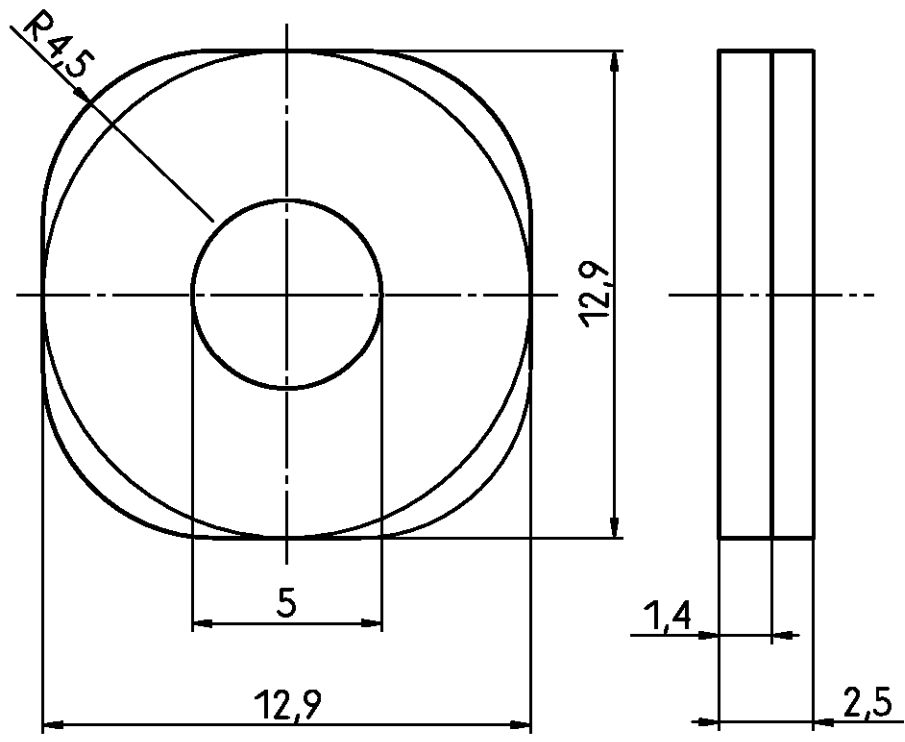

1 2 3 4

A
B
C
D
E

Old Part Number	Tyco Part Number	colour
V42254-A6205-L1	4-1393561-7	grey
V42254-A6205-L100	4-1393561-8	black

Tyco Electronics Corporation
Oostkamp - Belgium

LOC DIMENSIONS
GW IN MM

SCALE 5:1

WEIGHT

MATERIAL

DATE	28.07.88
NAME	Vandewyngaerde
DEP.	PD Com P&SE
EC	

PART NAME
bushing
D-Sub housing

A	WO00/7013	03.07.00	KV
01		28.07.88	VDW
REV.	CHANGE ORDER	DATE	APP.

TOLERANCE UNLESS SPECIFIED OTHERWISE

PART NO. V42254-A6205-L1-*27

SHT. 1-
OF 1

customer drawing number: C 4-1393561-7

1 2 3 4

THIS INFORMATION IS CONFIDENTIAL AND PROPRIETARY TO TYCO ELECTRONICS CORPORATION AND ITS WORLDWIDE SUBSIDIARIES AND AFFILIATES. IT MAY NOT BE DISCLOSED TO ANYONE, OTHER THAN TYCO ELECTRONICS PERSONNEL, WITHOUT WRITTEN AUTHORIZATION FROM TYCO ELECTRONICS CORPORATION, HARRISBURG, PENNSYLVANIA USA.