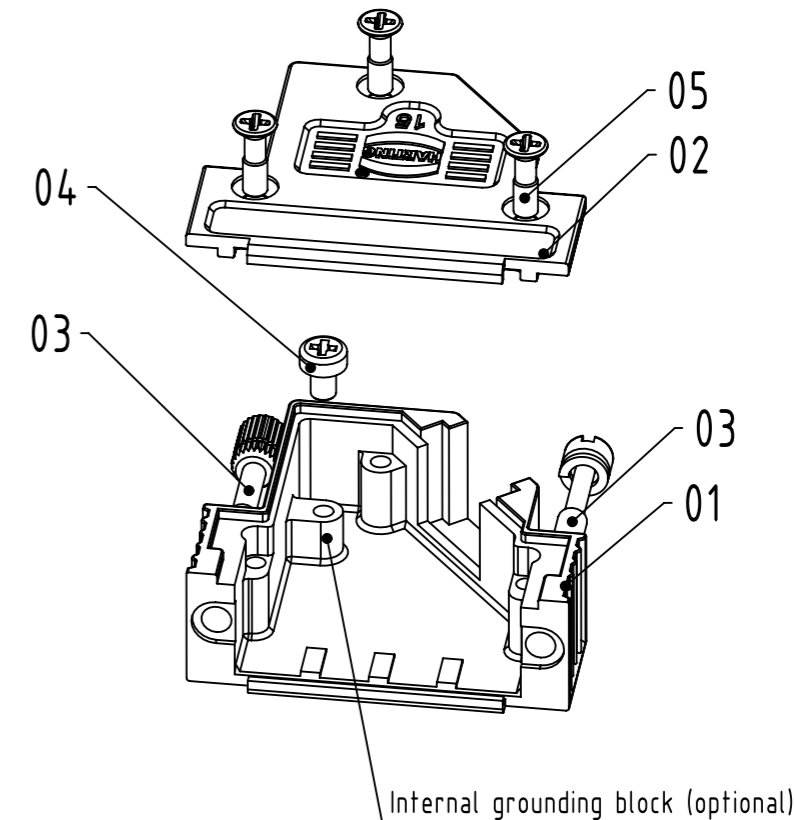

Hexagonal head screw driver
P/N: 6103 600 0021
for hexagonal head screw
max. torque=0,5Nm

1 For strain relief an additional InduCom cable or a crimp flange and ferrule combination depending on the cable is necessary

Content InduCom hood			Spare parts (MOQ100)	
Pos.	Quantity	Description	Part Number	Quantity
01	1	metal hood		
02	1	metal cover		
03	2	locking screw (assembled):		
		either knurled thumb screws 4-40 UNC (for 0014)	0967 002 9018	1
		or hexagonal M3 with captive washer (for 1014)	0967 002 9019	1
		or hexagonal 4-40 UNC with captive washer (for 2014)	0967 002 9020	1
		or knurled thumb screws M3 (for 3014)	0967 002 9017	1
04	1	grounding screw (assembled) for version with internal grounding block	0963 002 0007	1
05	3	cover screw M2,5 with philips head (not losable in cover)	0963 002 0006	1

Part Number	Dim. B Screw size	Locking screw type	Identification for locking screw	Internal grounding block
6103 001 Y014 ZZZ				
6103 001 0014	4-40 UNC	Knurled thumb screw	Without ring	With internal grounding block
6103 001 1014	M3	Hexagonal screw with captive washer	1 & Knurled head	
6103 001 2014	4-40 UNC	Hexagonal screw with captive washer	3	Without internal grounding block
6103 001 3014	M3	Knurled thumb screw	With ring	
6103 001 0014 010	4-40 UNC	Knurled thumb screw	Without ring	Without internal grounding block
6103 001 1014 010	M3	Hexagonal screw with captive washer	1 & Knurled head	
6103 001 2014 010	4-40 UNC	Hexagonal screw with captive washer	3	
6103 001 3014 010	M3	Knurled thumb screw	With ring	Without internal grounding block
6103 001 0014 010	4-40 UNC	Knurled thumb screw	Without ring	

All Dimensions in mm
Original Size DIN A3

Scale 2:1

Free size tol.

Ref. Sub.

All rights reserved
Department EL PD

Created by ZENGDO
Inspected by LUOK

Standardisation ROEBEN

Date 2021-12-10
State Final Release