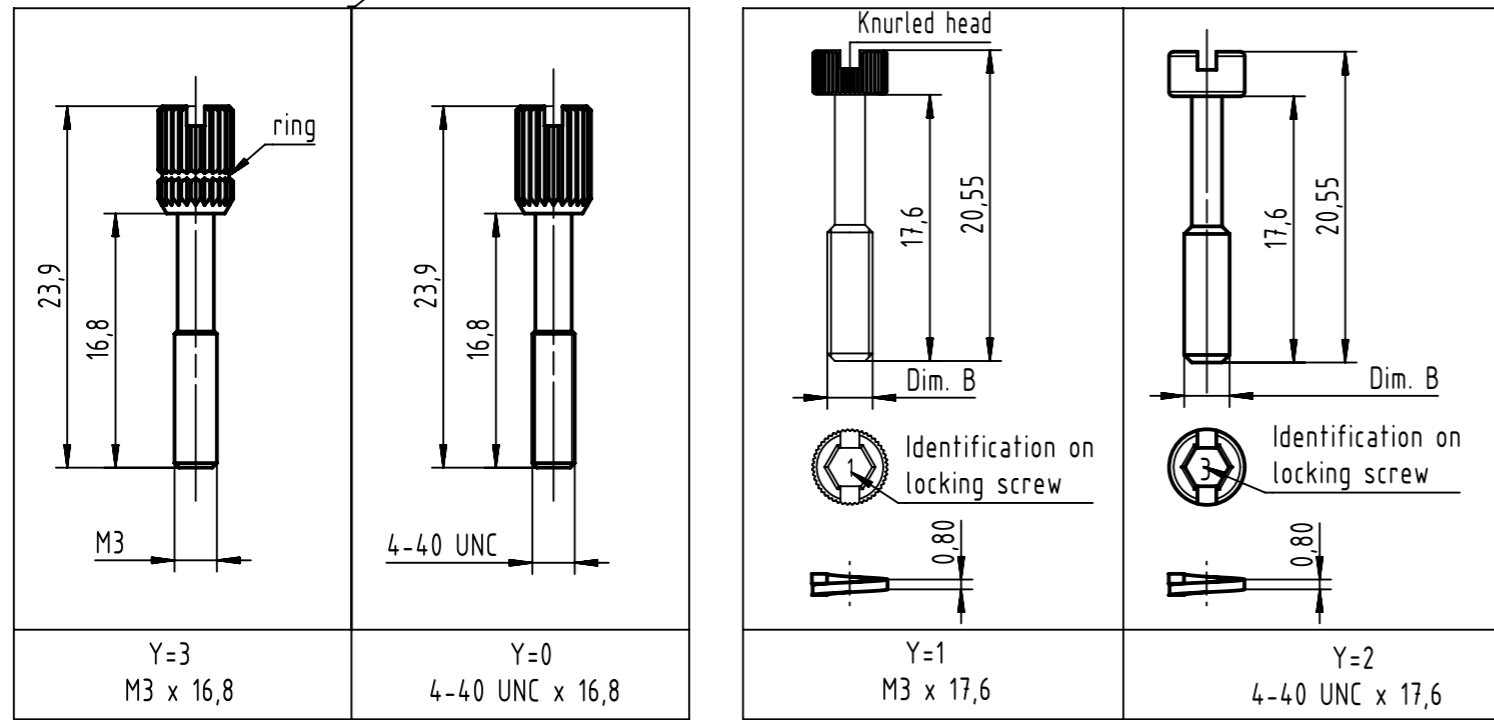

Hexagonal head screw driver
P/N: 6103 600 0021
for hexagonal head screw
max. torque=0,5Nm

1 For strain relief an additional InduCom cable or a crimp flange and ferrule combination depending on the cable is necessary

Content InduCom hood			Spare parts (MOQ100)	
Pos.	Quantity	Description	Part Number	Quantity
01	1	metal hood		
02	1	metal cover		
03	2	locking screw (assembled):		
		either knurled thumb screws 4-40 UNC (for 0014)	0967 002 9018	1
		or hexagonal M3 with captive washer (for 1014)	0967 002 9019	1
		or hexagonal 4-40 UNC with captive washer (for 2014)	0967 002 9020	1
		or knurled thumb screws M3 (for 3014)	0967 002 9017	1
04	1	grounding screw (assembled) for version with internal grounding block	0963 002 0007	1
05	3	cover screw M2,5 with philips head (not losable in cover)	0963 002 0006	1

Part Number	Dim. B Screw size	Locking screw type	Identification for locking screw	Internal grounding block
6103 001 Y014 ZZZ				
6103 001 0014	4-40 UNC	Knurled thumb screw	Without ring	With internal grounding block
6103 001 1014	M3	Hexagonal screw with captive washer	1 & Knurled head	
6103 001 2014	4-40 UNC	Hexagonal screw with captive washer	3	Without internal grounding block
6103 001 3014	M3	Knurled thumb screw	With ring	
6103 001 0014 010	4-40 UNC	Knurled thumb screw	Without ring	Without internal grounding block
6103 001 1014 010	M3	Hexagonal screw with captive washer	1 & Knurled head	
6103 001 2014 010	4-40 UNC	Hexagonal screw with captive washer	3	
6103 001 3014 010	M3	Knurled thumb screw	With ring	Without internal grounding block
6103 001 0014 010	4-40 UNC	Knurled thumb screw	Without ring	

All Dimensions in mm
Original Size DIN A3

Scale 2:1

Free size tol.

Ref. Sub.

All rights reserved
Department EL PD

Created by ZENGDO
Inspected by LUOK

Standardisation ROEBEN

Date 2021-12-10
State Final Release