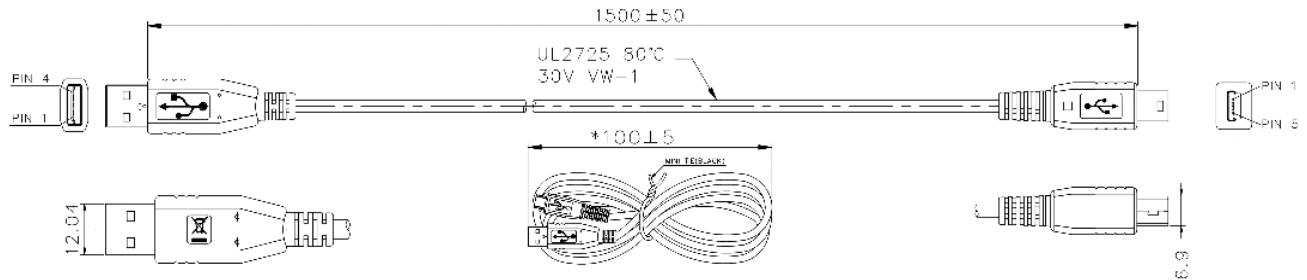

USB Cables for Wall Plug Adapters

IPUSB1CS: USB A to Mini-B USB Cable (Length: 1.5 meters)

IPUSB1MS: USB A to Micro-B USB Cable (Length: 1.5 meters)