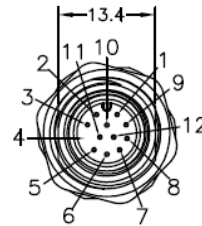

AI-T00215

(Receptacle, M12 Rear Mount, 12-Position Male Straight-Open, PG9 Threads, 24 AWG, 0.5M)

J1

Pin Out

J1	COLOR	J2
1	WHITE	OPEN
2	BROWN	
3	GREEN	
4	YELLOW	
5	GRAY	
6	PINK	
7	BLUE	
8	RED	
9	ORANGE	
10	LIGHT GREEN	
11	BLACK	
12	VIOLET	

- Mueller's AI-T00215 is a cable assembly that has a 12-position rear mount M12 Male receptacle to open end, 24 AWG, 0.5 meters.
- Shell size for connector: M12 (A Coding)
- Cable Material: 24AWG Hook Up Wire
 - Overall length = 1.64' (0.5M)
- Shell: 18.0x21.5 mm PG9 threaded rear mount
 - Material: Nickel Plated Brass
- Rating:
 - Voltage: 30V AC/DC
 - Current: 1.5 Amps
 - Ambient Temperature: -40°C to 85°C
- Standard: IEC 61076-2-101
- Waterproof: IP67/IP68
- RoHS 3 Compliant