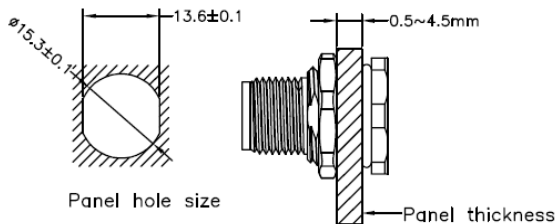

AI-T00215

(Receptacle, M12 Rear Mount, 12-Position Male Straight-Open, PG9 Threads, 24 AWG, 0.5M)

J1

Pin Out

J1	COLOR	J2
1	WHITE	OPEN
2	BROWN	
3	GREEN	
4	YELLOW	
5	GRAY	
6	PINK	
7	BLUE	
8	RED	
9	ORANGE	
10	LIGHT GREEN	
11	BLACK	
12	VIOLET	

- Mueller's AI-T00215 is a cable assembly that has a 12-position rear mount M12 Male receptacle to open end, 24 AWG, 0.5 meters.
- Shell size for connector: M12 (A Coding)
- Cable Material: 24AWG Hook Up Wire
 - Overall length = 1.64' (0.5M)
- Shell: 18.0x21.5 mm PG9 threaded rear mount
 - Material: Nickel Plated Brass
- Rating:
 - Voltage: 30V AC/DC
 - Current: 1.5 Amps
 - Ambient Temperature: -40°C to 85°C
- Standard: IEC 61076-2-101
- Waterproof: IP67/IP68
- RoHS 3 Compliant