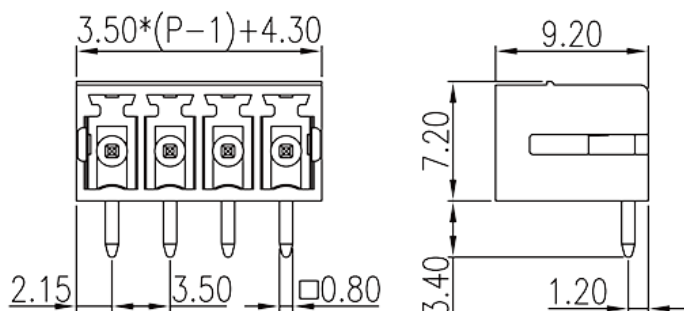

ECH350R-XXP

PCB Terminal Blocks > PCB Connector-Socket

Date:2023-07-27Version:V1

The web catalog is for reference only. Dinkle remains the right of product modification and engineering change of the design. The final product is made according to engineering drawing.

Product Description

Pitch : 3.50 mm, 300V, 8A

General information

Short description	PCB Connector – Socket, Wave soldering
Category	PCB Connector – Socket
Pitch (mm)	3.50
Color	Green (default)
Type of locking	Without
Soldering method	Wave soldering
Length (mm)	$3.50 \times (P-1) + 4.3$
Width (mm)	9.2
Height (mm)	7.2
Pin demensions (Thickness x Width)(mm)	0.8x0.8
PCB hole diameter (mm)	1.2~1.3
Number of positions	02P~24P
Level	Single level

Material information

Insulation material	PA