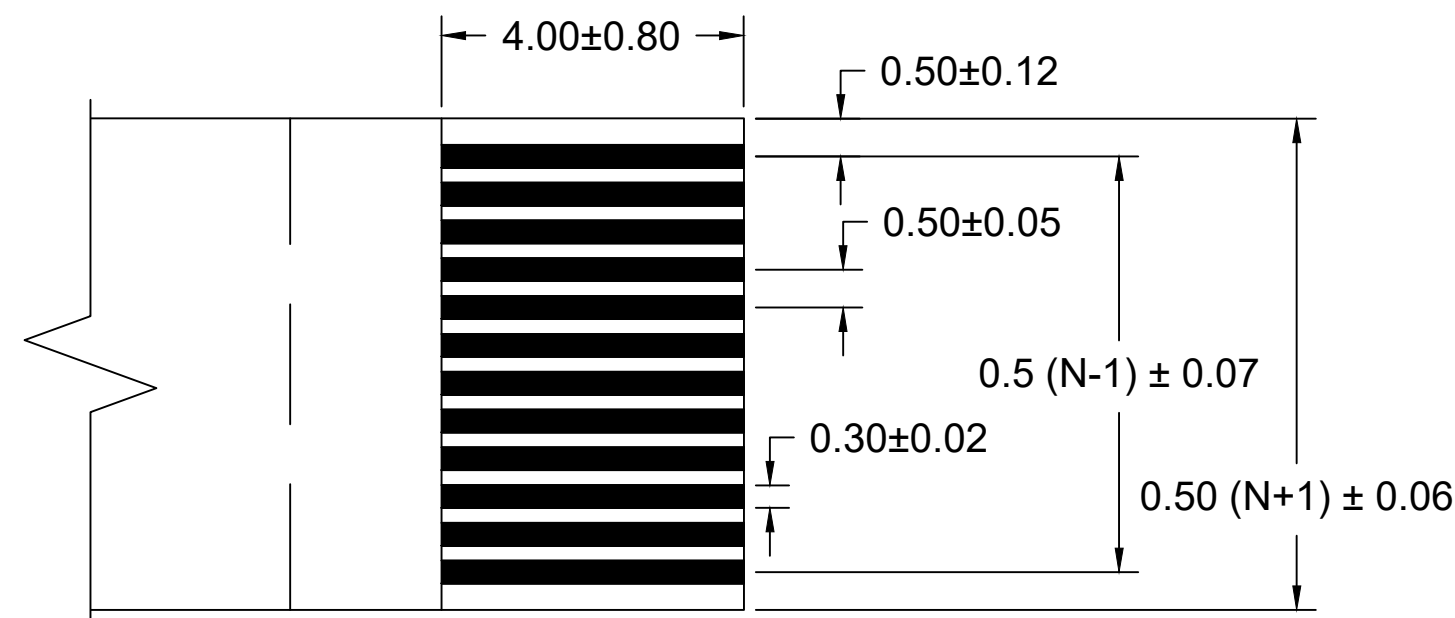

END TAIL DETAIL
SCALE 10:1

NOTES:

1. NO PRINTING ON JUMPER CABLE UNLESS OTHERWISE SPECIFIED. IF PRINTING IS REQUIRED, THEN IT WOULD BE CONSIDERED A SPECIAL JUMPER CABLE.

THIS DRAWING CONTAINS INFORMATION THAT IS PROPRIETARY TO MOLEX ELECTRONIC TECHNOLOGIES, LLC AND SHOULD NOT BE USED WITHOUT WRITTEN PERMISSION

DIMENSION UNITS		SCALE		CURRENT REV DESC: DRAWING CORRECTION									
MM		NA											
GENERAL TOLERANCES (UNLESS SPECIFIED)						EC NO: 728054		0.50MM CENTER FLAT FLEX CABLE (FFC) (EXTRA FLEXIBLE, 105°C, SN PLATED) SALES DRAWING					
		mm	INCH										
4 PLACES	±----	±----					DRWN: DIEGOG7		2022/11/10				
3 PLACES	±----	±----					CHK'D: JSMITH11		2022/11/14				
2 PLACES	±----	±----					APPR: JSMITH11		2022/11/14				
1 PLACE	±----	±----					INITIAL REVISION:						
0 PLACES	±----	±----					DRWN: JLWOLFSB		2011/10/27				
ANGULAR TOL ± 0.5 °			THIRD ANGLE PROJECTION		DRAWING		SERIES		DOCUMENT NUMBER		DOC TYPE	DOC PART	REVISION
					C-SIZE		15166		SD-15166-001		PSD	001	B
DRAFT WHERE APPLICABLE MUST REMAIN WITHIN DIMENSIONS								MATERIAL NUMBER		CUSTOMER		SHEET NUMBER	
								SEE CHART		GENERAL MARKET		2 OF 2