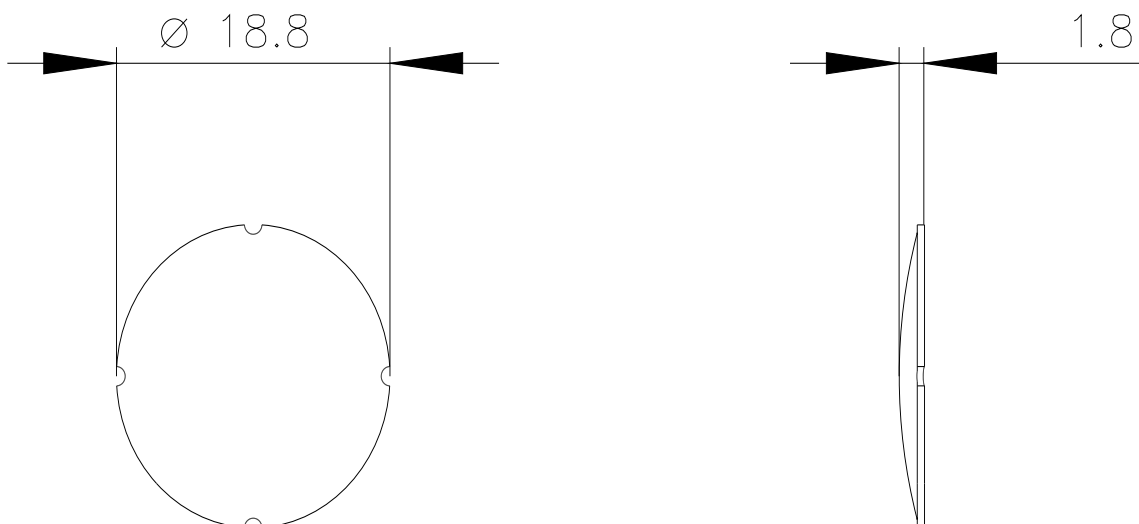

Further information

Information- and Downloadcenter (Catalogs, Brochures,...)

<https://www.siemens.com/ic10>

Industry Mall (Online ordering system)

<https://mall.industry.siemens.com/mall/en/en/Catalog/product?mlfb=3SU1900-0AB71-0QX0>

Cax online generator

<http://support.automation.siemens.com/WW/CAXorder/default.aspx?lang=en&mlfb=3SU1900-0AB71-0QX0>

Service&Support (Manuals, Certificates, Characteristics, FAQs,...)

<https://support.industry.siemens.com/cs/ww/en/ps/3SU1900-0AB71-0QX0>

Image database (product images, 2D dimension drawings, 3D models, device circuit diagrams, EPLAN macros, ...)

<http://www.automation.siemens.com/bilddb/cax_de.aspx?mlfb=3SU1900-0AB71-0QX0&lang=en>

last modified:

3/29/2022