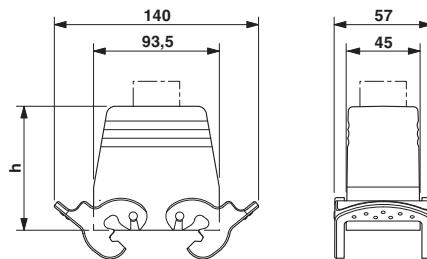

Technical data

Dimensions

Height	76 mm
Width	43 mm
Length	94 mm

Ambient conditions

Degree of protection of housing (IP)	IP65
Ambient temperature (operation)	-40 °C ... 125 °C

General

Note	For contact inserts HC-B16, BB32, D40, DD72, HS6, M, K
Design	B16
Housing type	Sleeve housings
Locking type	With double locking latch

Cable gland - HC-K-KV-M40(19-28) - 1690655

Plastic screw connection up to 5 bar, thread length: 10 mm, cable diameter: 19 - 28 mm, WAF 46, screw connection: M40

Cable gland - HC-M-KV-M40(19-27) - 1690590

Metal screw connection up to 5 bar, thread length: 8 mm, cable diameter: 19 - 27 mm, WAF 43, screw connection: M40

Cable gland - HC-M-KV-M40(27-34) - 1607729

Metal screw connection up to 5 bar, thread length: 8 mm, cable diameter: 27 ... 34 mm, WAF 50, screw connection: M40

Drawings

Dimensioned drawing

Illustration shows the article without double locking latch