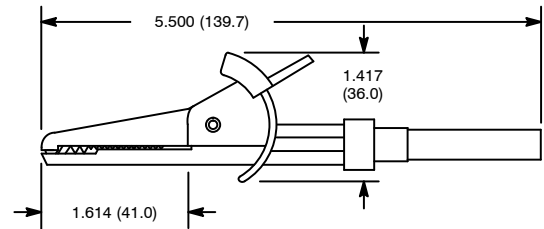

TL-013

NTE Type No.	Color	Diag No.
72-059	Black	TL-013
72-060	Red	TL-013
72-060-KIT	Contains 1 ea. of 72-059 & 72-060	

Specifications

IEC 1010 Rating: 1000V CAT3 ☒

Rated Current: 10A

Maximum Jaw Opening: .866" (22mm)