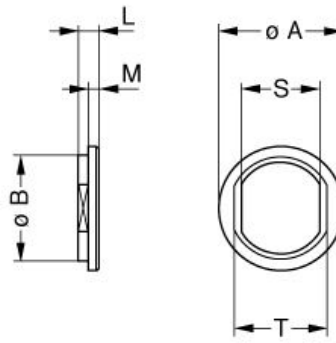

[Catalog](#)

TECHNICAL DETAILS

Mechanics

Shell Style/Model	GRA*: Insulating washer
Keying	No keying
Housing Material	PEEK (Polyetheretherketone) shell and collet nut, nickel plated [SAE AMS QQ N 290] brass latch sleeve and mid pieces
Weight	.06 g

DRAWINGS

No keying

Dimensions

	A	B	L	M	S	T
mm.	10	8.8	1.8	1	6.4	8
in.	0,39	0,35	0,07	0,04	0,25	0,31

RECOMMENDED BY LEMO

Tools

LEMO products and services are provided "as is". LEMO makes no warranties or representations with regard to LEMO product & services or use of them, express, implied or statutory, including for accuracy, completeness, or security. The user is fully responsible for his products and applications using LEMO components.