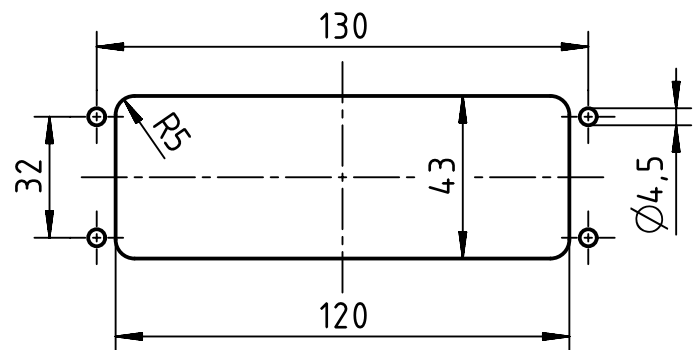

panel cut out (1:2)

	All Dimensions in mm Original Size DIN A4		Scale 1:1	Free size tol.		Ref.
	All rights reserved Department EL PD		Created by WENE	Inspected by LUOK	Standardisation RUETERA	Sub.
HARTING Electric GmbH & Co. KG D-32339 Espelkamp		Title Han 24M HBM-Rear Fit-DL-w/o frame			Date 2020-07-15	State Final Release
Type TB					Number 09 37 024 0392	
					Doc-Key / ECM-Nr. 100876539/UGD/002/A 500000164781	Rev. A
					Page 1/1	