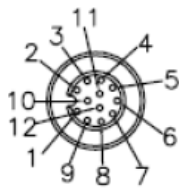

BU-1404940

(12 Position Male to Female Receptacle Shielded Cable Assembly, 16.4')

J1 Male

J2 Female

J1	Twist Pair	COLOR	J2
1	Twist Pair 1	WHITE	1
3		BROWN	3
6	Twist Pair 2	GREEN	6
4		YELLOW	4
5	Twist Pair 3	GRAY	5
8		PINK	8
7	Twist Pair 4	BLUE	7
10		RED	10
9	Twist Pair 5	ORANGE	9
2		LIGHT GREEN	2
11	Twist Pair 6	BLACK	11
12		VIOLET	12
SHELL		BRAID	SHELL

- Mueller's BU-1404940 is a shielded cable assembly that has a 12-position Male plug to 12-position female receptacle.
- Shell size for connector: M12 (A Coding)
- Cable Material: Polyurethane
 - Overall length = 16.4' (5m)
- Coupling Nut: Anodized Aluminum
- Rating:
 - Voltage: 30V AC/DC
 - Current: 1.5 Amps
 - Standard: IEC 61076-2-101
 - Waterproof: IP67/IP68
 - Temperature: -40°C to 105°C
- RoHS 3 Compliant