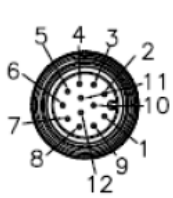

BU-1404940

(12 Position Male to Female Receptacle Shielded Cable Assembly, 16.4')

J1 Male

J2 Female

J1	Twist Pair	COLOR	J2
1	Twist Pair 1	WHITE	1
3		BROWN	3
6	Twist Pair 2	GREEN	6
4		YELLOW	4
5	Twist Pair 3	GRAY	5
8		PINK	8
7	Twist Pair 4	BLUE	7
10		RED	10
9	Twist Pair 5	ORANGE	9
2		LIGHT GREEN	2
11	Twist Pair 6	BLACK	11
12		VIOLET	12
SHELL		BRAID	SHELL

- Mueller's BU-1404940 is a shielded cable assembly that has a 12-position Male plug to 12-position female receptacle.
- Shell size for connector: M12 (A Coding)
- Cable Material: Polyurethane
 - Overall length = 16.4' (5m)
- Coupling Nut: Anodized Aluminum
- Rating:
 - Voltage: 30V AC/DC
 - Current: 1.5 Amps
 - Standard: IEC 61076-2-101
 - Waterproof: IP67/IP68
 - Temperature: -40°C to 105°C
- RoHS 3 Compliant