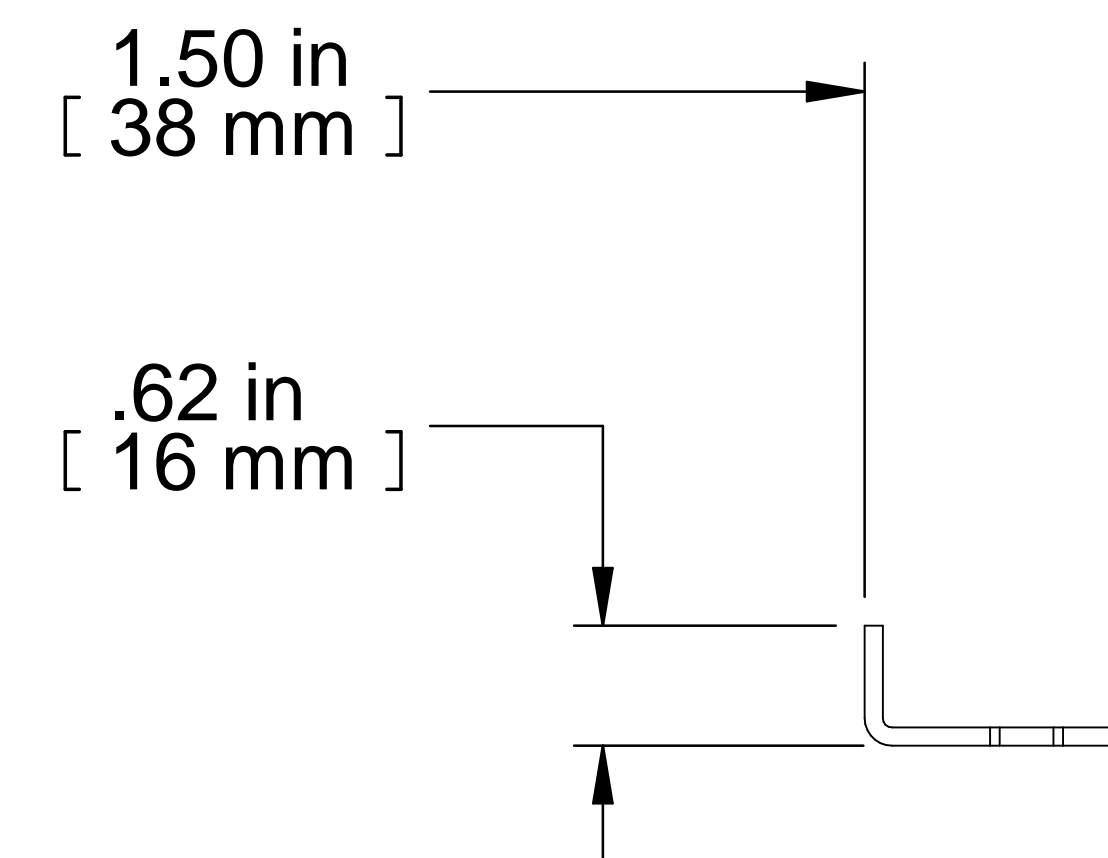

TOP VIEW

Ø.28 in x .78 in
SLOT, TYP

ISOMETRIC

FRONT VIEW

R.S. VIEW

4:1

1.75 in [44 mm]
TYP EIA SPACING

RACK UNIT INDICATOR

PART NUMBERS

URR8U	PAINTED BLACK THIN FILM
-------	-------------------------

NOTES

- SOLD AS PAIR
- MOUNTING HARDWARE NOT INCLUDED
- RACK UNITS MARKED
- SEE HAMMOND WEBSITE FOR MORE INFORMATION

Français

Pour tous les détails sur nos produits, svp veuillez consulter notre site www.hammondmfg.com
Data subject to change without notice. Isometric drawing not to scale.
Les données sont sujettes à changement sans préavis.

www.hammondmfg.com

PART NO.

URR8U