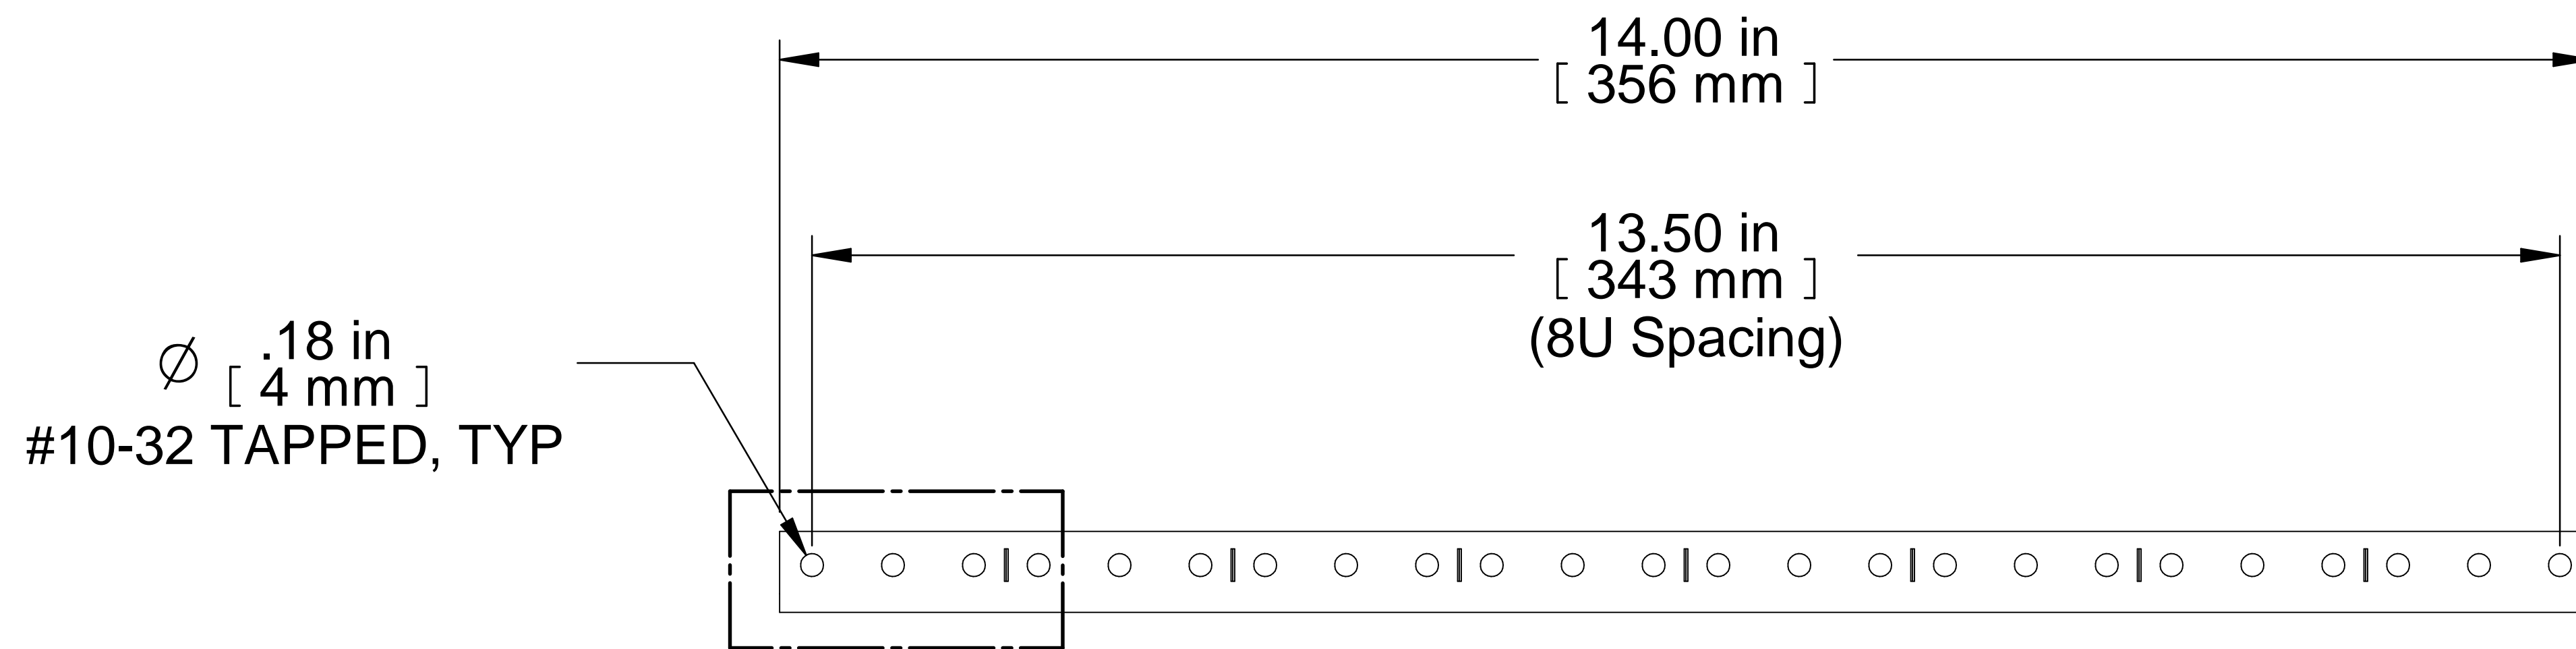

TOP VIEW

Ø.28 in x .78 in
SLOT, TYP

ISOMETRIC

FRONT VIEW

R.S. VIEW

4:1

1.75 in [44 mm]
TYP EIA SPACING

RACK UNIT INDICATOR