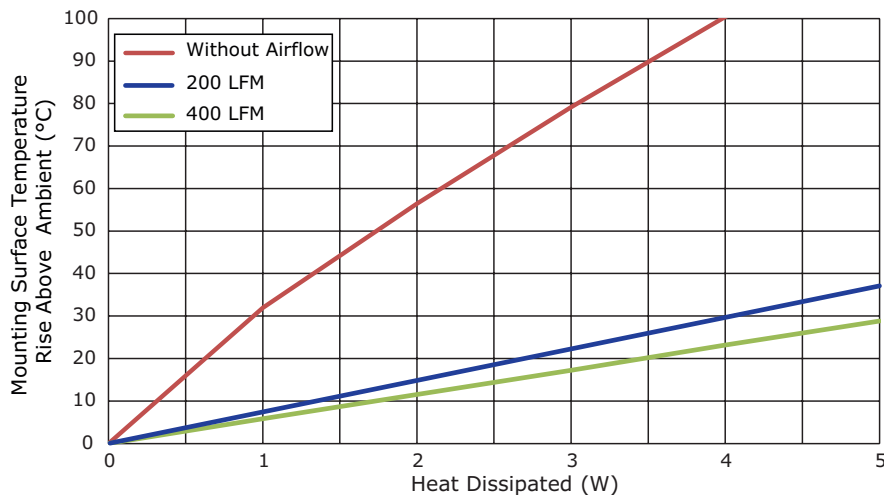

**MODEL:** HSS19-B20-NP | **DESCRIPTION:** HEAT SINK**FEATURES**

- TO-220 package
- round hole for component attachment
- low profile design
- black anodized finish

**MODEL**

	thermal resistance <sup>1</sup>				power dissipation <sup>1</sup> @ 75°C ΔT, nat conv [W]
	@ 75°C ΔT, nat conv [°C/W]	@ 1 W, nat conv [°C/W]	@ 1 W, 200 LFM [°C/W]	@ 1 W, 400 LFM [°C/W]	
HSS-B20-NP-06	26.32	31.94	7.51	5.84	2.85

Note: 1. See performance curves for full thermal resistance details.

**PERFORMANCE CURVES**

Power (W)	Heatsink Temperature Rise Above Ambient (ΔT = Ths - Ta) [°C]		
	Natural Conv.	200 LFM	400 LFM
0	0	0	0
1	31.94	7.51	5.84
2	56.44	14.85	11.53
3	79.15	22.50	17.26
4	100.39	30.12	23.17
5	116.77	37.08	28.81

Ths: "hot spot" temperature measured on the heatsink  
Ta: ambient temperature