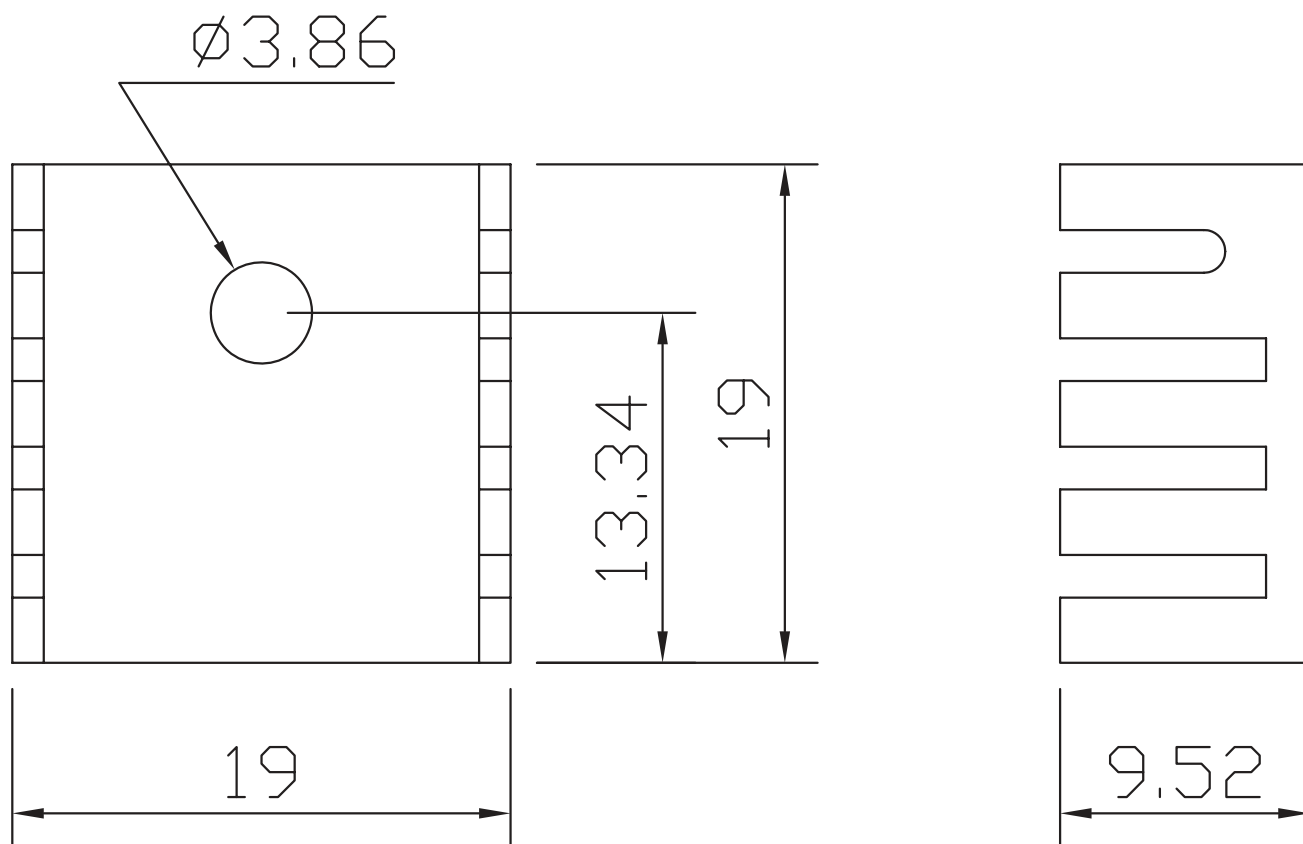

MECHANICAL DRAWING

units: mm
tolerance: ±0.5 mm

MATERIAL	AL1050
FINISH	black anodized
THICKNESS	1.2 mm
WEIGHT	1.7 g