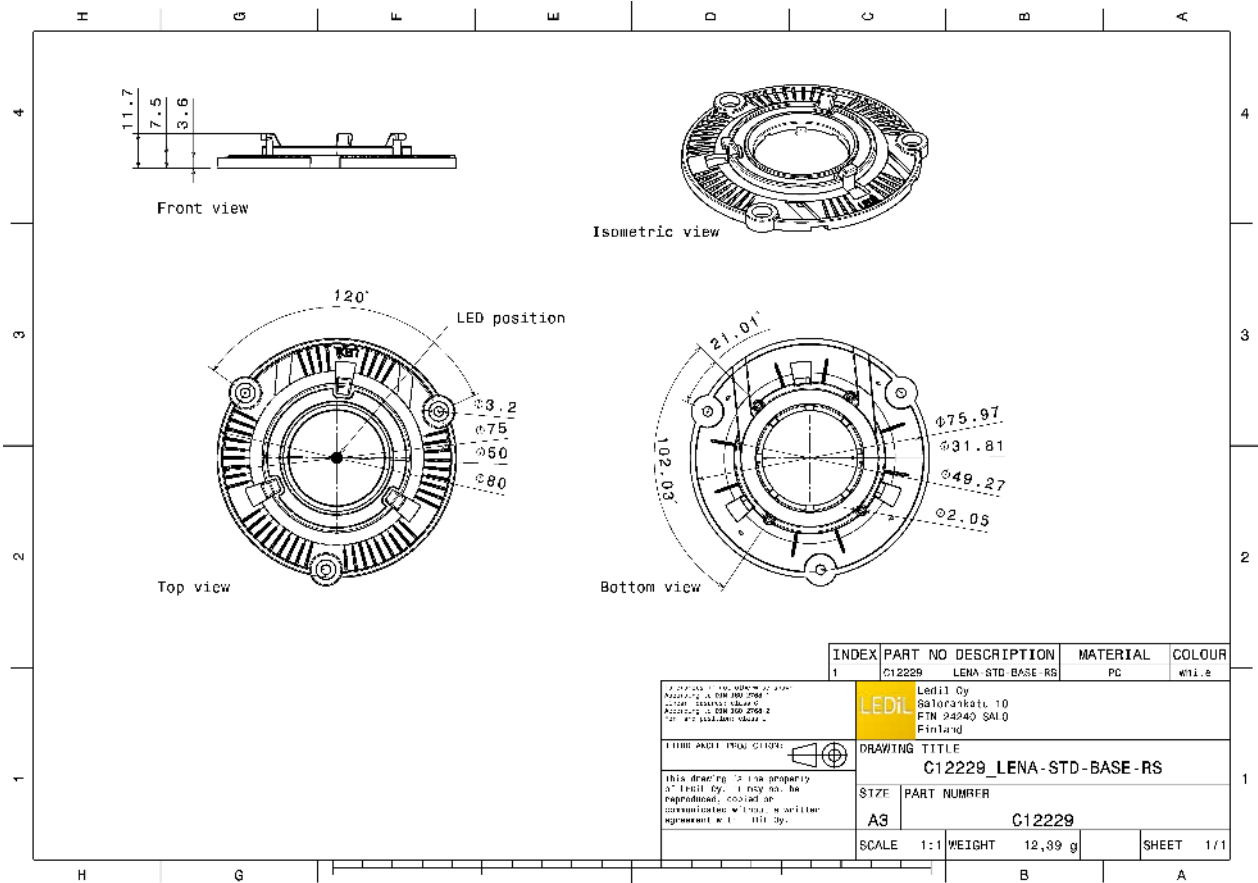

LENA-STD-BASE-RS

Basepart for LENA and LENINA reflectors.
Compatible with Bridgelux BXRA RS.

TECHNICAL SPECIFICATIONS:

Dimensions	Ø 80.0 mm
Height	11.7 mm
Fastening	screw
ROHS compliant	yes ⓘ

MATERIAL SPECIFICATIONS:

Component	Type	Material	Colour	Finish
LENA-STD-BASE-RS	Base part	PC	white	

ORDERING INFORMATION:

Component	Qty in box	MOQ	MPQ	Box weight (kg)
C12229_LENA-STD-BASE-RS	60	60	60	1.0
» Box size:				

GENERAL INFORMATION:

NOTE: The typical beam angle will be changed by different color, chip size and chip position tolerance. The typical total beam angle is the full angle measured where the luminous intensity is half of the peak value.