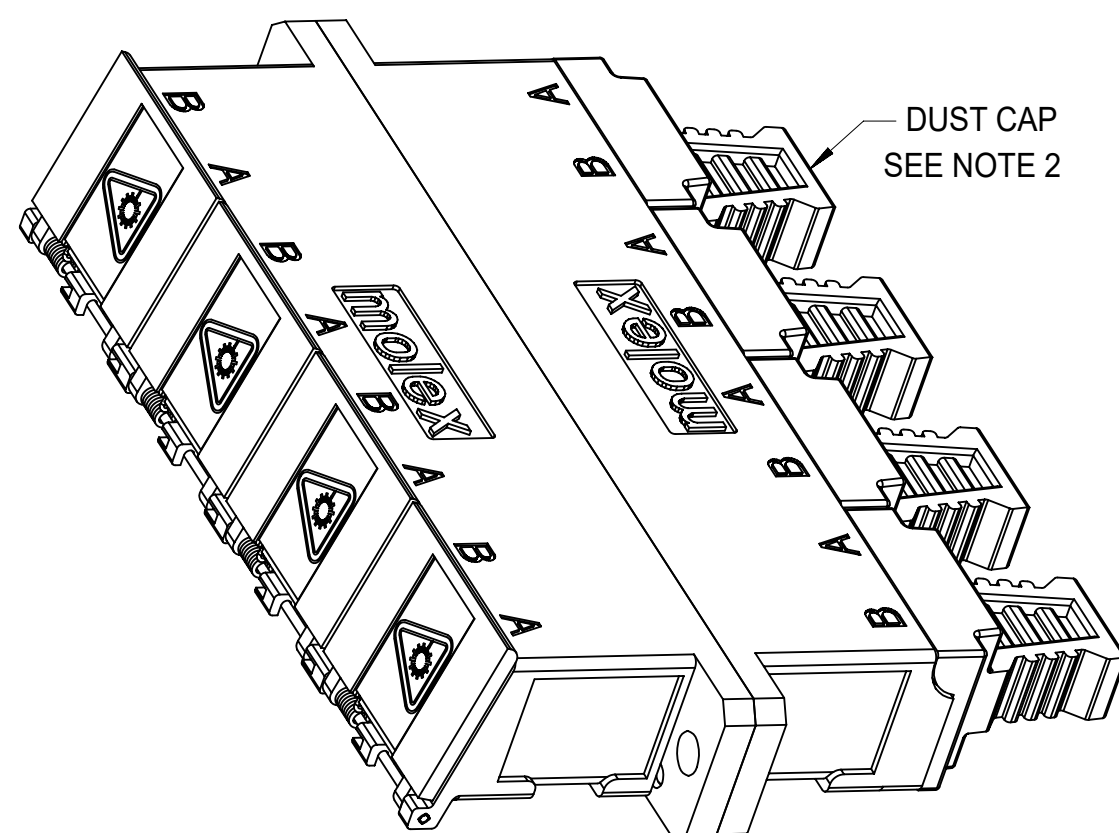

LC 8 PORT ADAPTER P/N	LC 8 PORT ADAPTER COLOR	SPLIT SLEEVE MATERIAL
106121-0100	BLUE	CERAMIC
106121-0101	GREEN	
106121-0102	BEIGE	
106121-0103	AQUA	

RECOMMENDED
MOUNTING PATTERN

ISO VIEW

NOTES:
1. ALL DIMENSIONS ARE FOR REFERENCE.
2. DUST CAPS SHOWN IN ISO VIEW ONLY.

FUNCTIONAL SYMBOLS	THIS DRAWING CONTAINS INFORMATION THAT IS PROPRIETARY TO MOLEX ELECTRONIC TECHNOLOGIES, LLC AND SHOULD NOT BE USED WITHOUT WRITTEN PERMISSION		
	DIMENSION UNITS	SCALE	CURRENT REV DESC:
$\nabla_A = 0$	INCH/MM	1:1	EC NO: 652962 DRWN: VIKESK1 CHK'D: WCHEN APPR: WCHEN
$\nabla_C = 0$	GENERAL TOLERANCES (UNLESS SPECIFIED)		
$\nabla_D = 0$	ANGULAR TOL ± °		2021/05/18
DIVISIONAL SYMBOLS	4 PLACES ±		2021/08/24
	3 PLACES ±		2021/08/24
	2 PLACES ±		
	1 PLACE ±		
0 PLACES ±			
DRAFT WHERE APPLICABLE MUST REMAIN WITHIN DIMENSIONS		THIRD ANGLE PROJECTION	DRAWING
			C-SIZE
		SERIES	106121
DOCUMENT STATUS		P1	RELEASE DATE
2021/08/24		01:00:09	
MATERIAL NUMBER		CUSTOMER	SHEET NUMBER
SEE TABLE		GENERAL MARKET	1 OF 1
DOCUMENT NUMBER		DOC TYPE	DOC PART
SD-106121-0100		PSD	001
REVISION			C