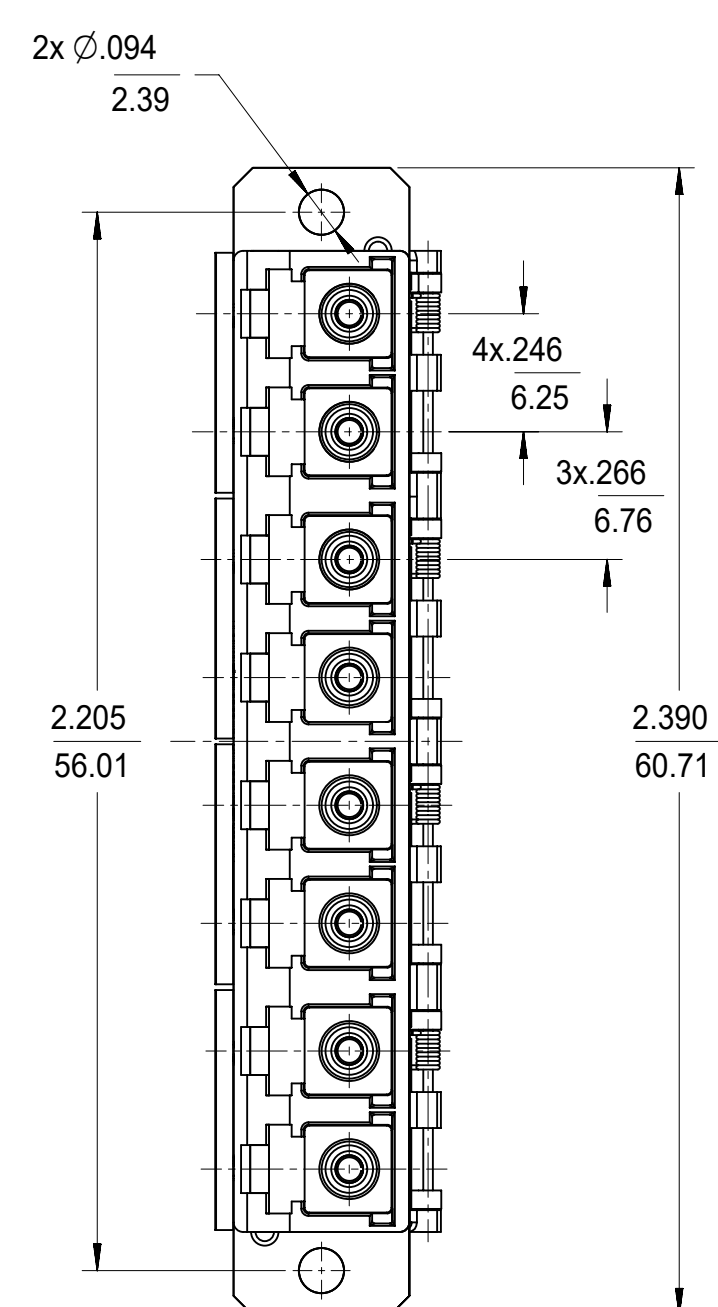

LC 8 PORT ADAPTER P/N	LC 8 PORT ADAPTER COLOR	SPLIT SLEEVE MATERIAL
106121-0100	BLUE	CERAMIC
106121-0101	GREEN	
106121-0102	BEIGE	
106121-0103	AQUA	

RECOMMENDED
MOUNTING PATTERN

ISO VIEW

NOTES:
1. ALL DIMENSIONS ARE FOR REFERENCE.
2. DUST CAPS SHOWN IN ISO VIEW ONLY.

FUNCTIONAL SYMBOLS	THIS DRAWING CONTAINS INFORMATION THAT IS PROPRIETARY TO MOLEX ELECTRONIC TECHNOLOGIES, LLC AND SHOULD NOT BE USED WITHOUT WRITTEN PERMISSION		
	DIMENSION UNITS	SCALE	CURRENT REV DESC:
$\nabla_A = 0$	INCH/MM	1:1	EC NO: 652962 DRWN: VIKESK1 CHK'D: WCHEN APPR: WCHEN
$\nabla_C = 0$	GENERAL TOLERANCES (UNLESS SPECIFIED)		
$\nabla_D = 0$	ANGULAR TOL ± °		2021/05/18
DIVISIONAL SYMBOLS	4 PLACES ±		2021/08/24
	3 PLACES ±		2021/08/24
	2 PLACES ±		
	1 PLACE ±		
0 PLACES ±			
DRAFT WHERE APPLICABLE MUST REMAIN WITHIN DIMENSIONS		THIRD ANGLE PROJECTION	DRAWING
			C-SIZE
		SERIES	106121
DOCUMENT STATUS		P1	RELEASE DATE
2021/08/24		01:00:09	
MATERIAL NUMBER		CUSTOMER	SHEET NUMBER
SEE TABLE		GENERAL MARKET	1 OF 1
DOCUMENT NUMBER		DOC TYPE	DOC PART
SD-106121-0100		PSD	001
REVISION			C