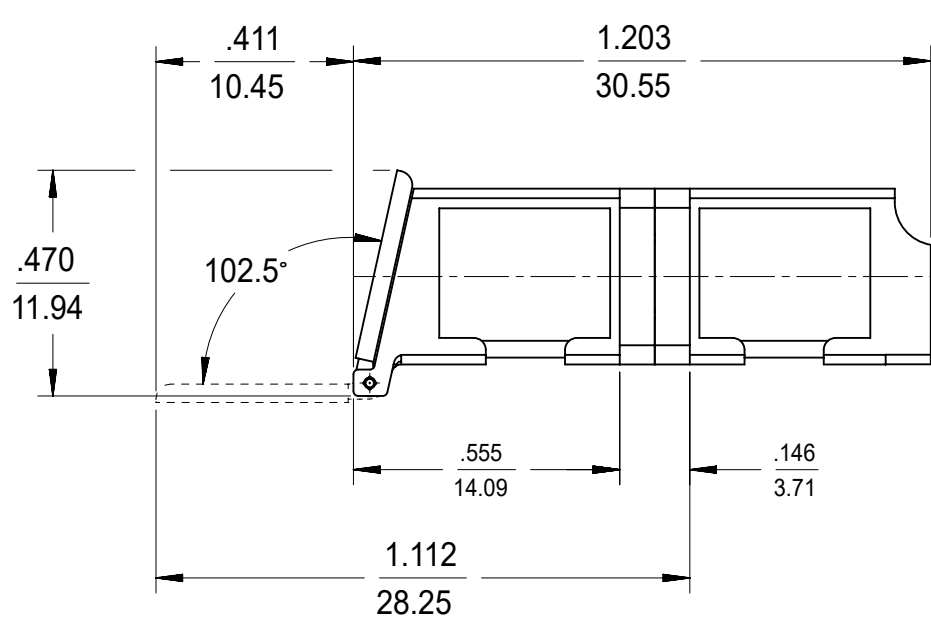

LC 8 PORT ADAPTER P/N	LC 8 PORT ADAPTER COLOR	SPLIT SLEEVE MATERIAL
106121-0100	BLUE	CERAMIC
106121-0101	GREEN	
106121-0102	BEIGE	
106121-0103	AQUA	

RECOMMENDED
MOUNTING PATTERN

ISO VIEW

NOTES:
1. ALL DIMENSIONS ARE FOR REFERENCE.
2. DUST CAPS SHOWN IN ISO VIEW ONLY.

FUNCTIONAL SYMBOLS	THIS DRAWING CONTAINS INFORMATION THAT IS PROPRIETARY TO MOLEX ELECTRONIC TECHNOLOGIES, LLC AND SHOULD NOT BE USED WITHOUT WRITTEN PERMISSION		
	DIMENSION UNITS	SCALE	CURRENT REV DESC:
$\nabla_A = 0$	INCH/MM	1:1	EC NO: 652962 DRWN: VIKESK1 CHK'D: WCHEN APPR: WCHEN
$\nabla_C = 0$	GENERAL TOLERANCES (UNLESS SPECIFIED)		
$\nabla_D = 0$	ANGULAR TOL ± °		2021/05/18
DIVISIONAL SYMBOLS	4 PLACES ±		2021/08/24
	3 PLACES ±		2021/08/24
	2 PLACES ±		
	1 PLACE ±		
0 PLACES ±			
DRAFT WHERE APPLICABLE MUST REMAIN WITHIN DIMENSIONS		THIRD ANGLE PROJECTION	DRAWING
			C-SIZE
		SERIES	106121
DOCUMENT STATUS		P1	RELEASE DATE
2021/08/24		01:00:09	
MATERIAL NUMBER		CUSTOMER	SHEET NUMBER
SEE TABLE		GENERAL MARKET	1 OF 1
DOCUMENT NUMBER		DOC TYPE	DOC PART
SD-106121-0100		PSD	001
REVISION			C