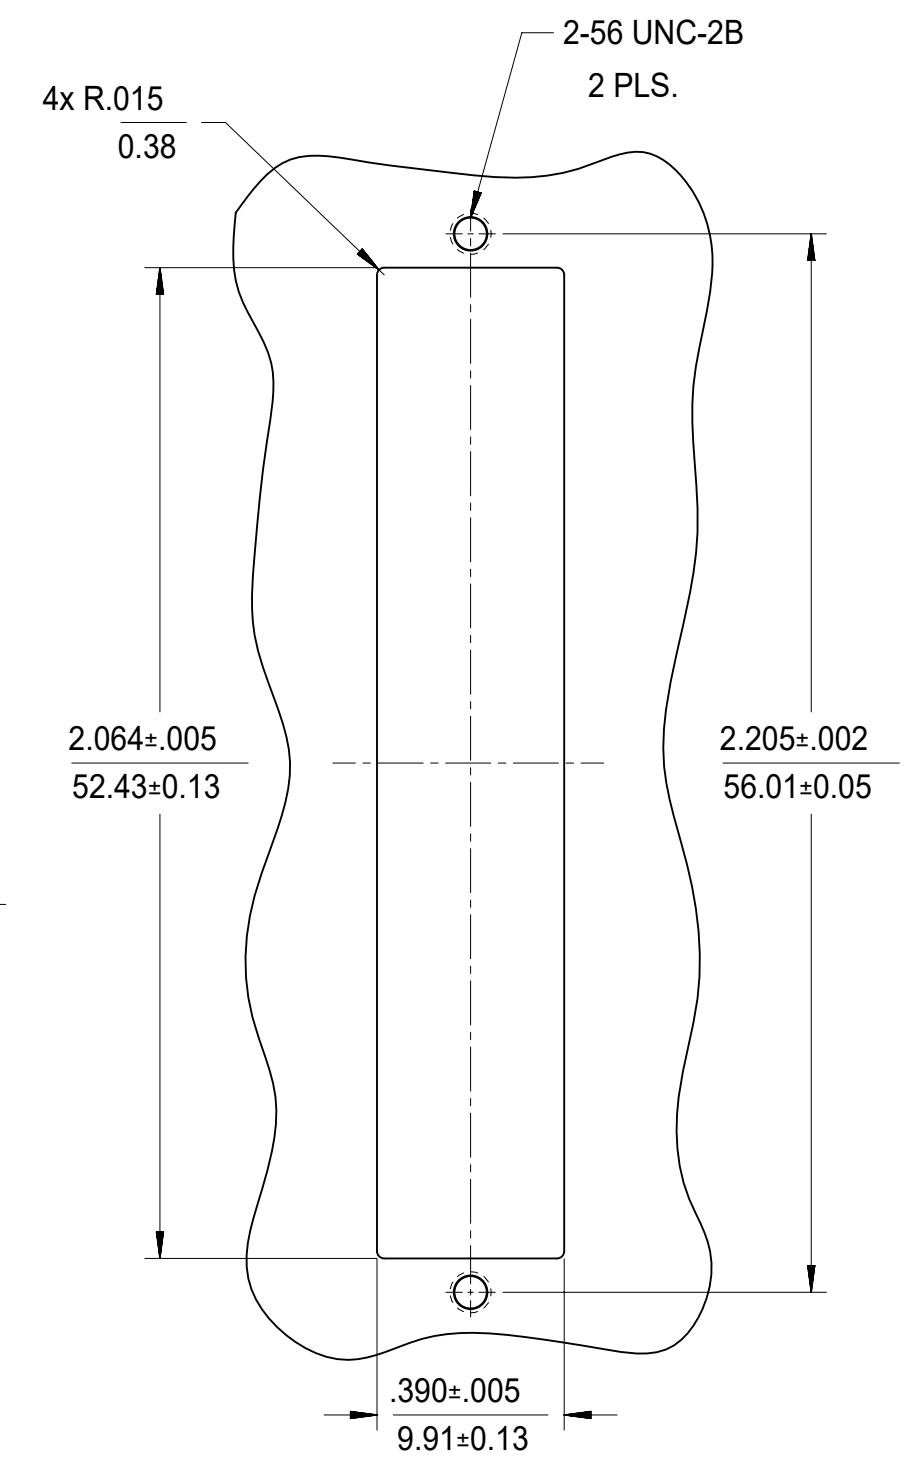

LC 8 PORT ADAPTER P/N	LC 8 PORT ADAPTER COLOR	SPLIT SLEEVE MATERIAL
106121-0100	BLUE	CERAMIC
106121-0101	GREEN	
106121-0102	BEIGE	
106121-0103	AQUA	

RECOMMENDED
MOUNTING PATTERN

ISO VIEW

NOTES:
1. ALL DIMENSIONS ARE FOR REFERENCE.
2. DUST CAPS SHOWN IN ISO VIEW ONLY.

FUNCTIONAL SYMBOLS	THIS DRAWING CONTAINS INFORMATION THAT IS PROPRIETARY TO MOLEX ELECTRONIC TECHNOLOGIES, LLC AND SHOULD NOT BE USED WITHOUT WRITTEN PERMISSION		
	DIMENSION UNITS	SCALE	CURRENT REV DESC:
$\nabla_A = 0$	INCH/MM	1:1	EC NO: 652962 DRWN: VIKESK1 CHK'D: WCHEN APPR: WCHEN
$\nabla_C = 0$	GENERAL TOLERANCES (UNLESS SPECIFIED)		
$\nabla_D = 0$	ANGULAR TOL ± °		2021/05/18
DIVISIONAL SYMBOLS	4 PLACES ±		2021/08/24
	3 PLACES ±		2021/08/24
	2 PLACES ±		
	1 PLACE ±		
0 PLACES ±			
DRAFT WHERE APPLICABLE MUST REMAIN WITHIN DIMENSIONS		THIRD ANGLE PROJECTION	DRAWING
			C-SIZE
		SERIES	106121
DOCUMENT STATUS		P1	RELEASE DATE
2021/08/24		01:00:09	
MATERIAL NUMBER		CUSTOMER	SHEET NUMBER
SEE TABLE		GENERAL MARKET	1 OF 1
DOCUMENT NUMBER		DOC TYPE	DOC PART
SD-106121-0100		PSD	001
REVISION			C