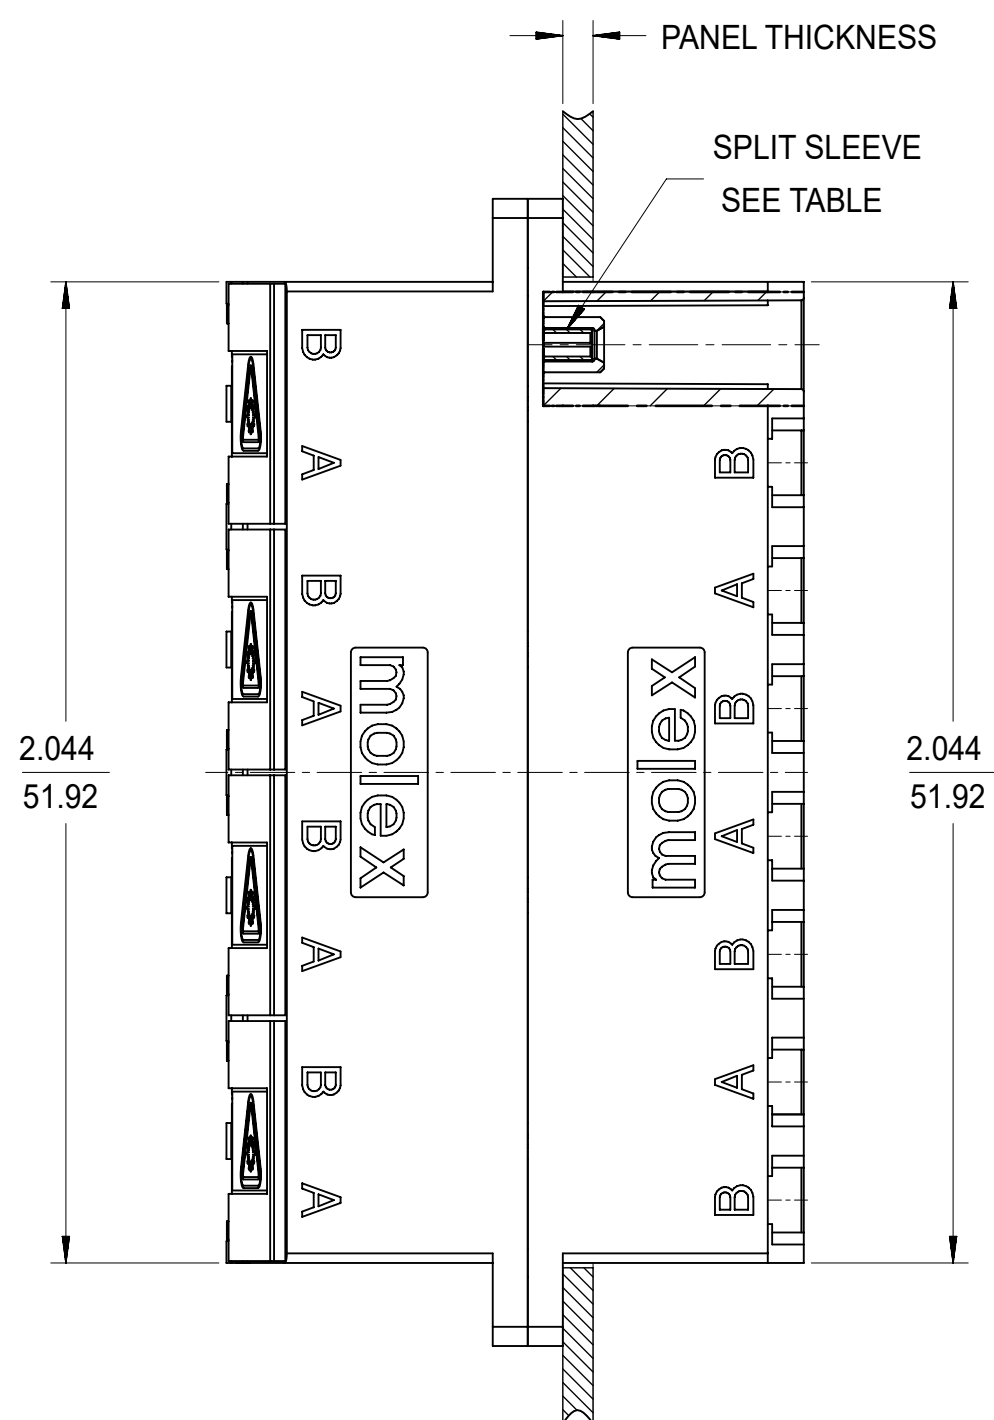

LC 8 PORT ADAPTER P/N	LC 8 PORT ADAPTER COLOR	SPLIT SLEEVE MATERIAL
106121-0100	BLUE	CERAMIC
106121-0101	GREEN	
106121-0102	BEIGE	
106121-0103	AQUA	

RECOMMENDED
MOUNTING PATTERN

ISO VIEW

NOTES:
1. ALL DIMENSIONS ARE FOR REFERENCE.
2. DUST CAPS SHOWN IN ISO VIEW ONLY.

FUNCTIONAL SYMBOLS	THIS DRAWING CONTAINS INFORMATION THAT IS PROPRIETARY TO MOLEX ELECTRONIC TECHNOLOGIES, LLC AND SHOULD NOT BE USED WITHOUT WRITTEN PERMISSION		
	DIMENSION UNITS	SCALE	CURRENT REV DESC:
$\nabla_A = 0$	INCH/MM	1:1	EC NO: 652962 DRWN: VIKESK1 CHK'D: WCHEN APPR: WCHEN
$\nabla_C = 0$	GENERAL TOLERANCES (UNLESS SPECIFIED)		
$\nabla_D = 0$	ANGULAR TOL ± °		2021/05/18
DIVISIONAL SYMBOLS	4 PLACES ±		2021/08/24
	3 PLACES ±		2021/08/24
	2 PLACES ±		
	1 PLACE ±		
0 PLACES ±			
DRAFT WHERE APPLICABLE MUST REMAIN WITHIN DIMENSIONS		THIRD ANGLE PROJECTION	DRAWING
			C-SIZE
		SERIES	106121
DOCUMENT STATUS		P1	RELEASE DATE
2021/08/24		01:00:09	
MATERIAL NUMBER		CUSTOMER	SHEET NUMBER
SEE TABLE		GENERAL MARKET	1 OF 1
DOCUMENT NUMBER		DOC TYPE	DOC PART
SD-106121-0100		PSD	001
REVISION			C