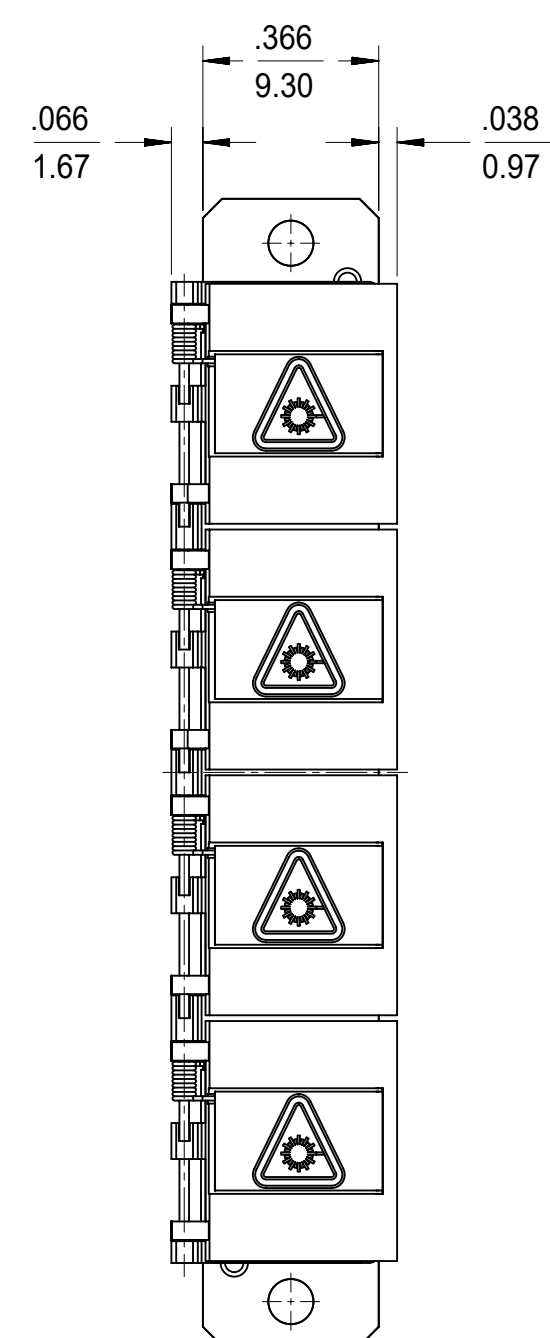

LC 8 PORT ADAPTER P/N	LC 8 PORT ADAPTER COLOR	SPLIT SLEEVE MATERIAL
106121-0100	BLUE	CERAMIC
106121-0101	GREEN	
106121-0102	BEIGE	
106121-0103	AQUA	

RECOMMENDED
MOUNTING PATTERN

ISO VIEW

NOTES:
1. ALL DIMENSIONS ARE FOR REFERENCE.
2. DUST CAPS SHOWN IN ISO VIEW ONLY.

FUNCTIONAL SYMBOLS	THIS DRAWING CONTAINS INFORMATION THAT IS PROPRIETARY TO MOLEX ELECTRONIC TECHNOLOGIES, LLC AND SHOULD NOT BE USED WITHOUT WRITTEN PERMISSION		
	DIMENSION UNITS	SCALE	CURRENT REV DESC:
$\nabla_A = 0$	INCH/MM	1:1	EC NO: 652962 DRWN: VIKESK1 CHK'D: WCHEN APPR: WCHEN
$\nabla_C = 0$	GENERAL TOLERANCES (UNLESS SPECIFIED)		
$\nabla_D = 0$	ANGULAR TOL ± °		2021/05/18
DIVISIONAL SYMBOLS	4 PLACES ±		2021/08/24
	3 PLACES ±		2021/08/24
	2 PLACES ±		
	1 PLACE ±		
0 PLACES ±			
DRAFT WHERE APPLICABLE MUST REMAIN WITHIN DIMENSIONS		THIRD ANGLE PROJECTION	DRAWING
			C-SIZE
		SERIES	106121
DOCUMENT STATUS		P1	RELEASE DATE
2021/08/24		01:00:09	
MATERIAL NUMBER		CUSTOMER	SHEET NUMBER
SEE TABLE		GENERAL MARKET	1 OF 1
DOCUMENT NUMBER		DOC TYPE	DOC PART
SD-106121-0100		PSD	001
REVISION			C