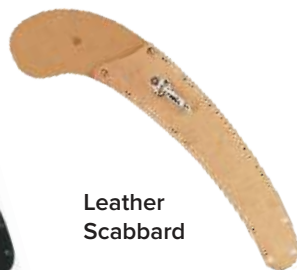

Featuring Jameson's Barracuda™ impulse hardened tri-cut teeth, our hand saws provide an efficient and clean cut. Blades are replaceable on soft grip and wood handle hand saws.

Available with ergonomic soft grip handle: Features index finger stop for safety and opening for lanyard line. Handle available in Orange or Green.

Also available with wooden handle.

HAND & POLE SAW

Snap Onto Pole to Reach Out-Of-The-Way Limbs
Snap Off Pole To Use As Hand Saw

13" TRI-CUT

Ergonomic Handle

13" HOOK

Ergonomic Handle

13" TRI-CUT

Wooden Handle

Rubber Belting Scabbard

Leather Scabbard

FOLDING HAND SAW

8" Blade folds into metal handle with rubber grip. Thumb lock automatically engages when closed or extended. All rubber and metal design for superior durability. Lanyard line opening in handle. Available with nylon sheath that fastens to belt or carabiner.

Part Number	Hand Saws
HS-13TE	13" Hand Saw <i>Specify Handle Color "G" or "O"</i>
HS-16TE	16" Hand Saw <i>Specify Handle Color "G" or "O"</i>
HS-13TE-S	13" Hand Saw with Leather Scabbard <i>Specify Handle Color</i>
HS-13TE-GUL	13" Hand Saw with Gullet Edge Blade <i>Specify Handle Color</i>
HS-16TE-GUL	16" Hand Saw with Gullet Edge Saw Blade <i>Specify Handle Color</i>
HS-13TE-H	13" Hand Saw with Hook <i>Specify Handle Color</i>
HS-H	Hand Saw Handle <i>Specify Handle Color</i>
HS-16TE-S	16" Hand Saw with Leather Scabbard <i>Specify Handle Color</i>
HS-13TE-WH	13" Hand Saw with Wooden Handle
HS-16TE-WH	16" Hand Saw with Wooden Handle
HSPS-13TE-O	Pole Hand Saw with 13" Blade, Orange
HSPS-13TE-G	Pole Hand Saw with 13" Blade, Green
HSPS-16TE-O	Pole Hand Saw with 16" Blade, Orange
HSPS-16TE-G	Pole Hand Saw with 16" Blade, Green
HS-13SL	13" Leather Scabbard for Hand Saw
HS-16SL	16" Leather Scabbard for Hand Saw
HS-13SB	13" Rubber Belting Scabbard for Hand Saw
HS-16SB	16" Rubber Belting Scabbard for Hand Saw
SB-8TE-F	8" Folding Saw
SB-8TE-FS	Nylon Sheath for 8" Folding Saw
SB-8TE-FPKG	8" Folding Saw with Nylon Sheath