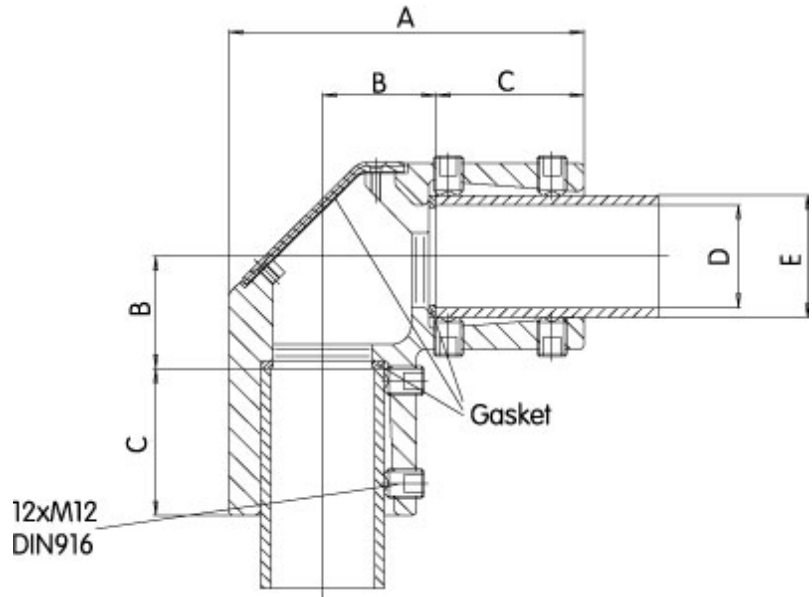

Quality Products. Service Excellence.

Heavy Duty Elbow *HDSSEL Series*

- Cast Aluminum
- Large cover opening for easier cable pull through.

Part No.	System	A	B	C	D	E
R147-020-000R	50	144	46	60	42	50
R147-020-200R	80	193	56	83	70	80

Tags: HDSS, elbow, coupling, tube, heavy duty, suspension, operator, cable

Data subject to change without notice

© 2023. Hammond Manufacturing Ltd. All rights reserved.