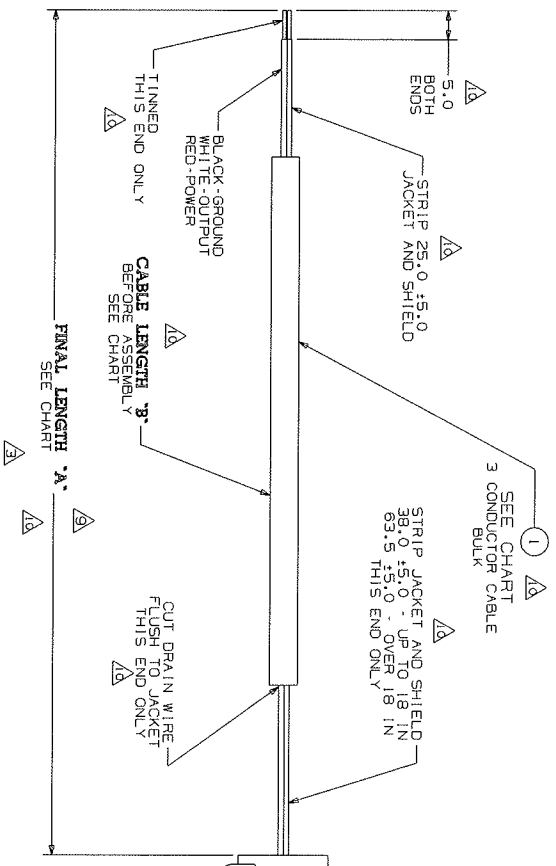

REV.	RELEASE NO.	DATE	BY	APP.
1	00-2147	09/11/00	GJR	SSJ
2	00-2183	09/29/00	GJR	SSJ
3	01-2417	05/21/01	GJR	SSJ
4	01-2539	07/19/01	GJR	SSJ
5	04-4057	5/18/04	GJR	SSJ
6	04-4103	6/22/04	GJR	SSJ
7	04-4436	12/28/04	GJR	SSJ
8	05-4483	2/9/05	GJR	SSJ
9	05-4621	5/3/05	GJR	SSJ
10	05-5083	3/20/06	GJR	SSJ
11	07-5465	11/30/07	KMS	

CONDUCTOR PART NUMBER	1 3 CONDUCTOR BULK	FINAL LENGTH ±.06 IN	CABLE LENGTH ±.05 IN
P-2431.3	14224.1	6.0 IN	6.75 IN
P-2432.3	14224.1	152.4 mm	171.5 mm
P-2433.3	14224.1	12.0 IN	12.75 IN
P-2434.3	14224.1	304.8 mm	323.8 mm
P-2435.3	14224.1	18.0 IN	18.75 IN
P-2436.3	14224.1	457.2 mm	476.2 mm
P-2437.3	14224.1	24.0 IN	24.75 IN
P-2438.3	14224.1	609.6 mm	628.6 mm
P-2439.3	14224.1	36.0 IN	36.75 IN
P-2440.3	14224.1	91.4 mm	93.5 mm
P-2441.3	14224.1	8.0 IN	8.75 IN
P-2442.3	14224.1	203.2 mm	222.2 mm
P-2443.3	14224.1	72.0 IN	72.75 IN
P-2444.3	14224.1	1628.8 mm	1847.8 mm
P-2445.3	14224.1	80.0 IN	80.75 IN
P-2446.3	14224.1	2032.0 mm	2051.0 mm
P-2447.3	14224.1	9.0 IN	9.75 IN
P-2448.3	14224.1	229.6 mm	247.7 mm
P-2449.3	14224.1	48.0 IN	48.75 IN
P-2450.3	14224.1	1219.2 mm	1238.2 mm
P-2451.3	14224.1	120.0 IN	120.75 IN
P-2452.3	14224.1	3048.0 mm	3067.0 mm
P-2453.3	14224.1	180.0 IN	180.75 IN
P-2454.3	14224.1	4572.0 mm	4591.0 mm

SST Technologies Inc

398 PRESSURE SENSOR		DO NOT SCALE		398 PART NO. 39800981-131	
CABLE/CONNECTOR S/A		398 MAKE PRODUCTION		398 PART NO. P-2418.3	
UNIT/VAL	N/A	398 REFER TO 41391-198X	398 MAKE PRODUCTION		
SIZE	C	398 COMPUTER DRAWN	398 MAKE PRODUCTION		
OF	1	398 NO. OF PARTS	398 MAKE PRODUCTION		
SCALE	N/A	398 NX	398 MAKE PRODUCTION		