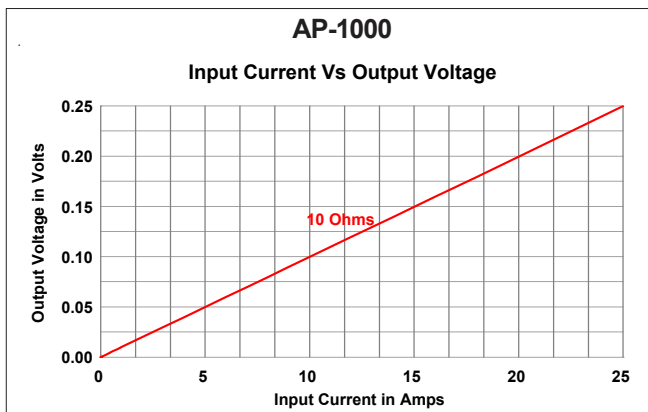

Output Response at Rated Burden