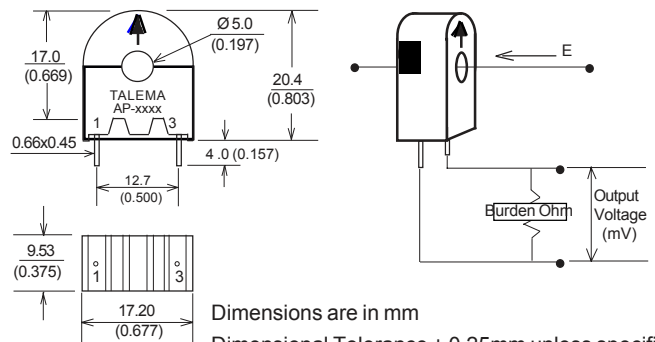

Mechanical Drawing

Electrical Specifications at 20°C

Part No.	Turns	Burden Ohms	Rated Current in Amps	Max. Current in Amps	Resistance in Ohms Max.
AP-1000	1000	10	10	20	70
AP-1500	1500	15	10	20	120
AP-2000	2000	20	15	25	235
AP-2500	2500	50	15	25	330