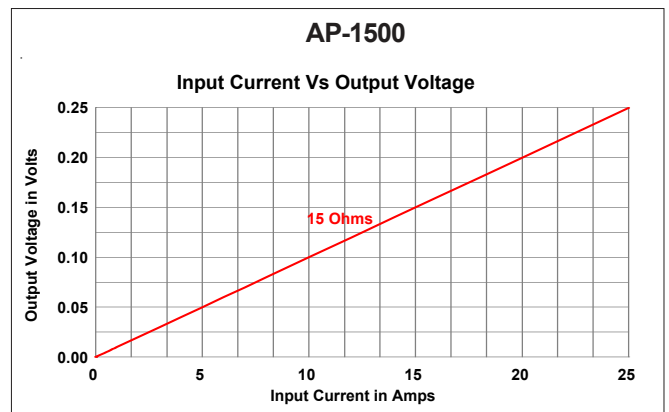

Output Response at Rated Burden