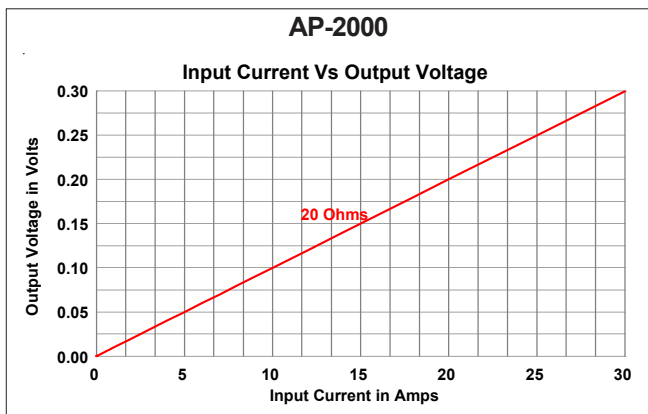

Output Response at Rated Burden