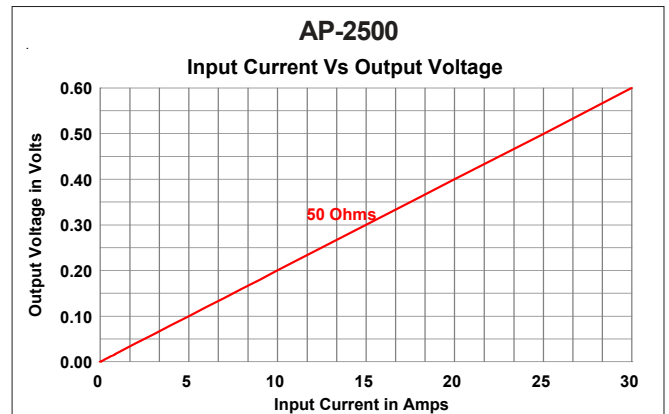

Output Response at Rated Burden