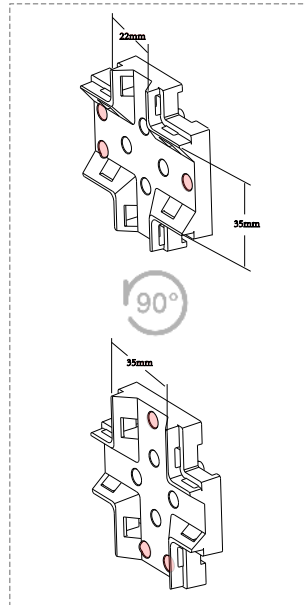

S2110 Converter Mounting Instruction

Fix to the pole

Recommended pole diameter: 20-30mm

Or

Recommended pole diameter: 50-60mm

Hang on the wall