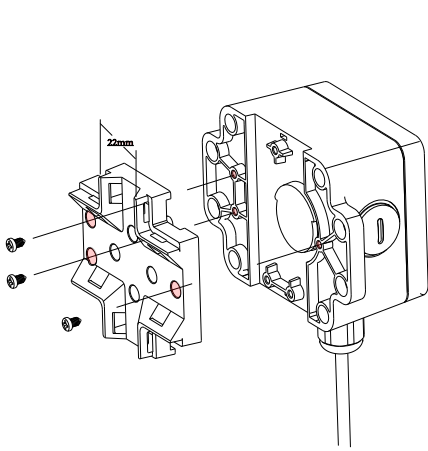

S2110 Converter Mounting Instruction

Fix to the pole

Recommended pole diameter: 20-30mm

Or

Recommended pole diameter: 50-60mm

Hang on the wall