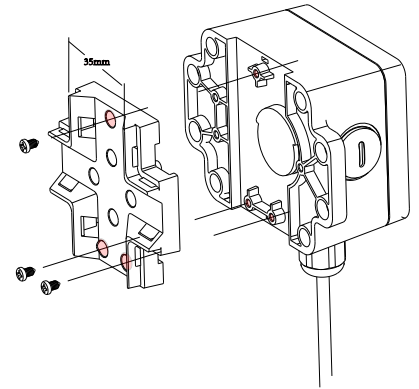

S2110 Converter Mounting Instruction

Fix to the pole

Recommended pole diameter: 20-30mm

Or

Recommended pole diameter: 50-60mm

Hang on the wall