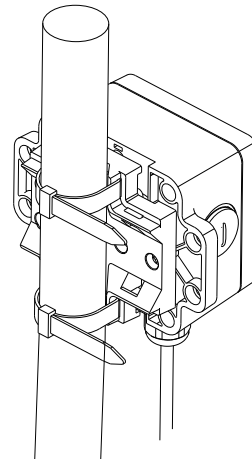

S2110 Converter Mounting Instruction

Fix to the pole

Recommended pole diameter: 20-30mm

Or

Recommended pole diameter: 50-60mm

Hang on the wall