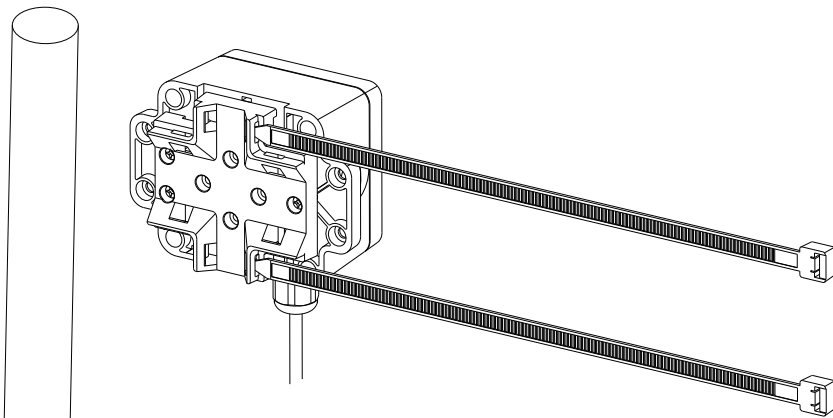

S2110 Converter Mounting Instruction

Fix to the pole

Recommended pole diameter: 20-30mm

Or

Recommended pole diameter: 50-60mm

Hang on the wall