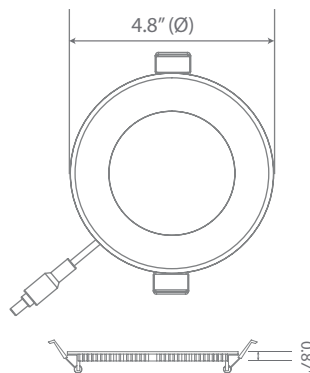

Product Dimensions