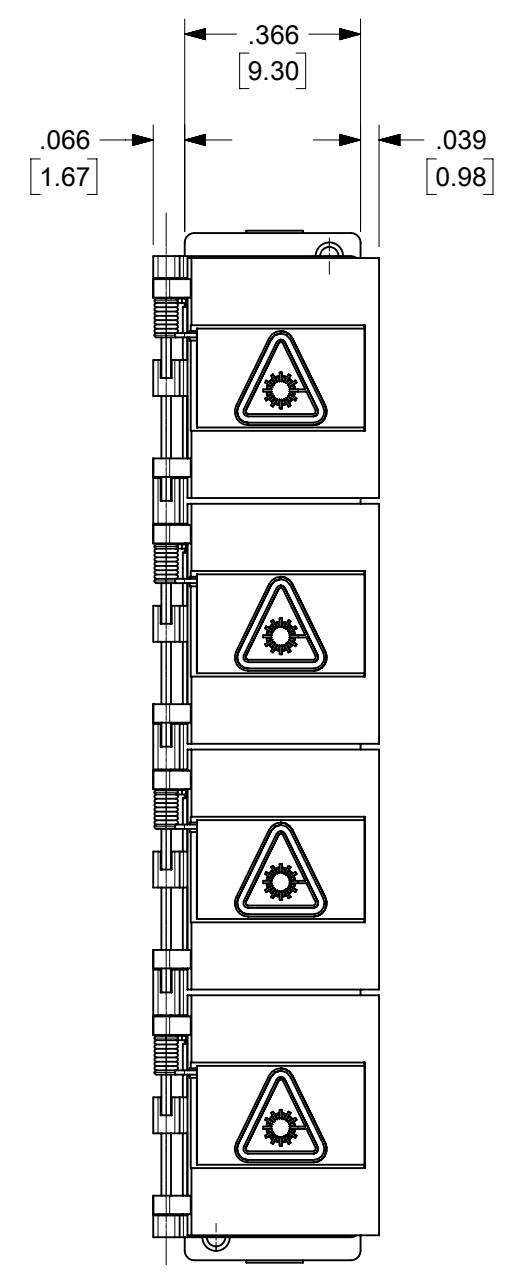

LC 8 PORT ADAPTER		SPLIT SLEEVE MATERIAL
P/N	COLOR	
106121-0300	BLUE	CERAMIC
106121-0302	BEIGE	
106121-0303	AQUA	

NOTES:
 1. ALL DIMENSIONS ARE FOR REFERENCE.
 2. DUST CAPS SHOWN IN ISO VIEW ONLY.

THIS DRAWING CONTAINS INFORMATION THAT IS PROPRIETARY TO MOLEX ELECTRONIC TECHNOLOGIES, LLC AND SHOULD NOT BE USED WITHOUT WRITTEN PERMISSION									
DIMENSION UNITS		SCALE		CURRENT REV DESC:					
IN/MM		2.5:1		moLEX					
GENERAL TOLERANCES (UNLESS SPECIFIED)				LC 8 PORT ADAPTER SNAP MOUNT W/SHUTTERS					
				PRODUCT CUSTOMER DRAWING					
4 PLACES ±				EC NO: 652962		DRWN: SKRISHNAMU01		2021/05/28	
3 PLACES ±				DRWN: WCHEN		CHK'D: WCHEN		2021/08/24	
2 PLACES ±				APPR: WCHEN		APPR: WCHEN		2021/08/24	
1 PLACE ±				INITIAL REVISION:					
0 PLACES ±				DRWN: YBELENKIY		2011/09/07		DOCUMENT NUMBER	
ANGULAR TOL ± °				APPR: WCHEN		2012/02/06		SD-106121-0300	
DRAFT WHERE APPLICABLE MUST REMAIN WITHIN DIMENSIONS				THIRD ANGLE PROJECTION		DRAWING		SERIES	
				C-SIZE		106121		MATERIAL NUMBER	
				SEE TABLE		GENERAL MARKET		CUSTOMER	
								SHEET NUMBER	
								1 OF 1	