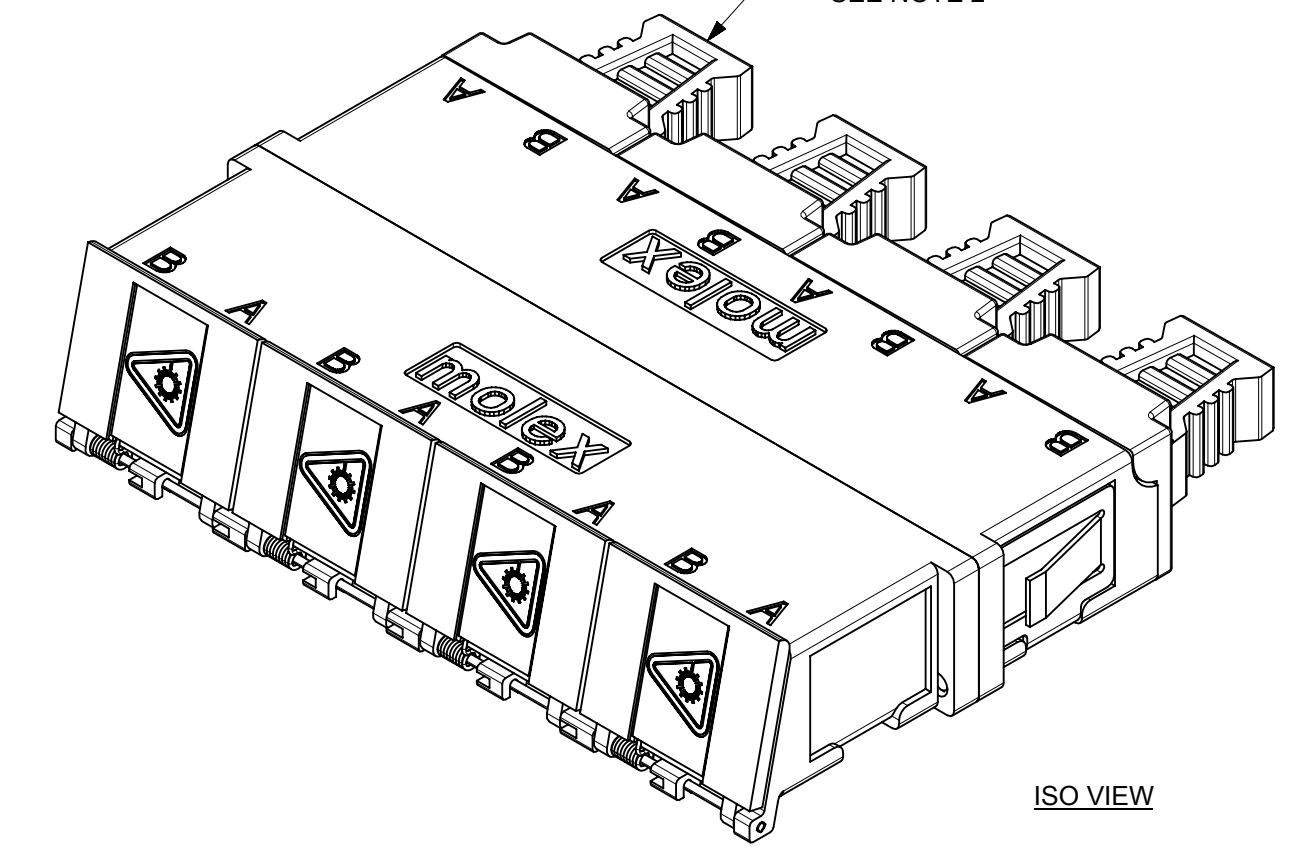

LC 8 PORT ADAPTER		SPLIT SLEEVE MATERIAL
P/N	COLOR	
106121-0300	BLUE	CERAMIC
106121-0302	BEIGE	
106121-0303	AQUA	

NOTES:
 1. ALL DIMENSIONS ARE FOR REFERENCE.
 2. DUST CAPS SHOWN IN ISO VIEW ONLY.

THIS DRAWING CONTAINS INFORMATION THAT IS PROPRIETARY TO MOLEX ELECTRONIC TECHNOLOGIES, LLC AND SHOULD NOT BE USED WITHOUT WRITTEN PERMISSION									
DIMENSION UNITS		SCALE		CURRENT REV DESC:					
IN/MM		2.5:1		moLEX					
GENERAL TOLERANCES (UNLESS SPECIFIED)				LC 8 PORT ADAPTER SNAP MOUNT W/SHUTTERS					
				PRODUCT CUSTOMER DRAWING					
4 PLACES ±				EC NO: 652962		DRWN: SKRISHNAMU01		2021/05/28	
3 PLACES ±				DRWN: WCHEN		CHK'D: WCHEN		2021/08/24	
2 PLACES ±				APPR: WCHEN		APPR: WCHEN		2021/08/24	
1 PLACE ±				INITIAL REVISION:					
0 PLACES ±				DRWN: YBELENKIY		2011/09/07		DOCUMENT NUMBER	
ANGULAR TOL ± °				APPR: WCHEN		2012/02/06		SD-106121-0300	
DRAFT WHERE APPLICABLE MUST REMAIN WITHIN DIMENSIONS				THIRD ANGLE PROJECTION		DRAWING		SERIES	
				C-SIZE		106121		MATERIAL NUMBER	
				SEE TABLE		GENERAL MARKET		CUSTOMER	
								SHEET NUMBER	
								1 OF 1	