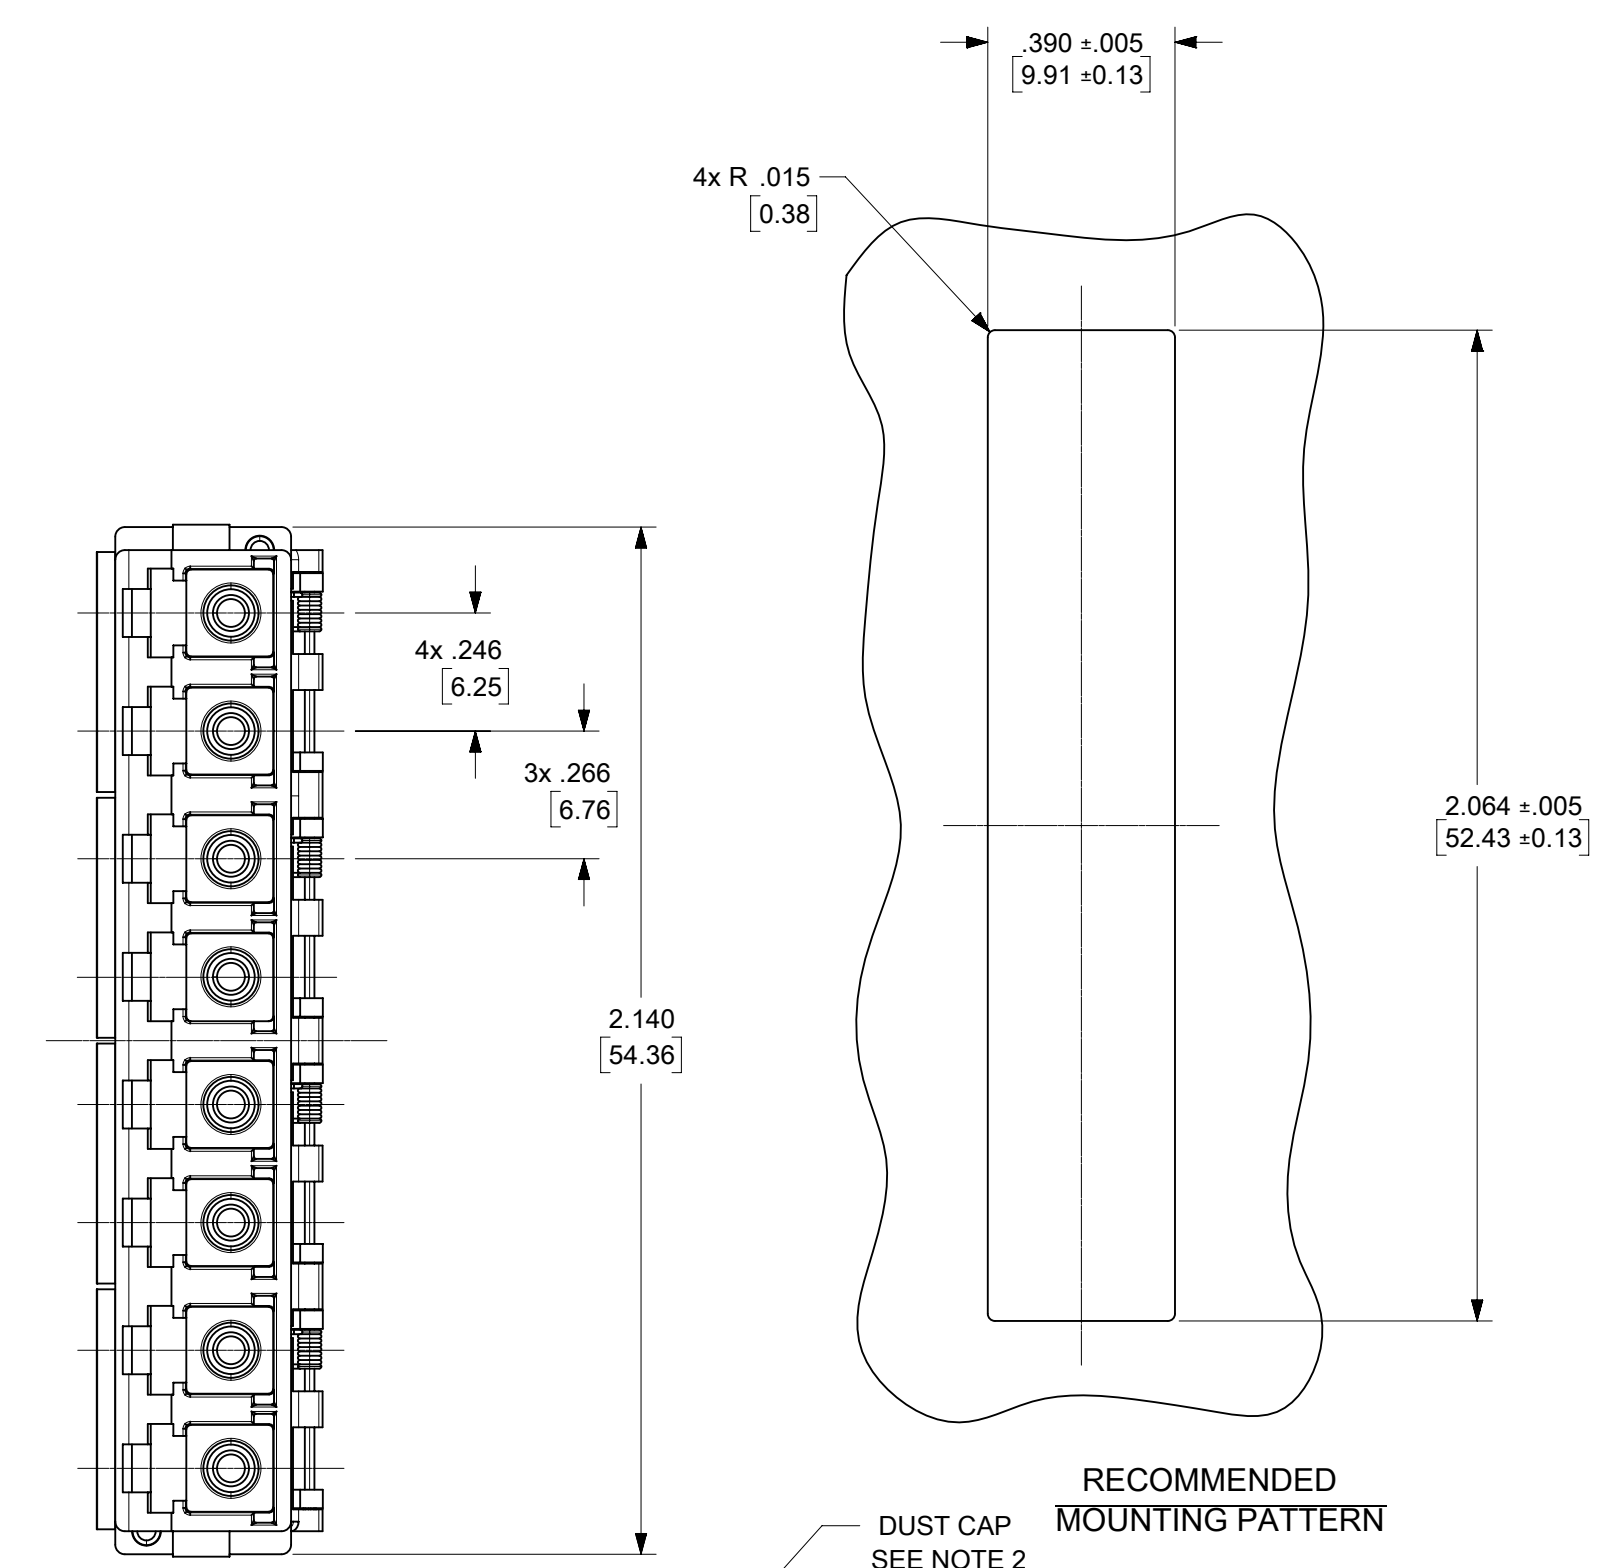

LC 8 PORT ADAPTER		SPLIT SLEEVE MATERIAL
P/N	COLOR	
106121-0300	BLUE	CERAMIC
106121-0302	BEIGE	
106121-0303	AQUA	

NOTES:
 1. ALL DIMENSIONS ARE FOR REFERENCE.
 2. DUST CAPS SHOWN IN ISO VIEW ONLY.

THIS DRAWING CONTAINS INFORMATION THAT IS PROPRIETARY TO MOLEX ELECTRONIC TECHNOLOGIES, LLC AND SHOULD NOT BE USED WITHOUT WRITTEN PERMISSION									
DIMENSION UNITS		SCALE		CURRENT REV DESC:					
IN/MM		2.5:1		moLEX					
GENERAL TOLERANCES (UNLESS SPECIFIED)				LC 8 PORT ADAPTER SNAP MOUNT W/SHUTTERS					
				PRODUCT CUSTOMER DRAWING					
4 PLACES ±				EC NO: 652962		DRWN: SKRISHNAMU01		2021/05/28	
3 PLACES ±				DRWN: WCHEN		CHK'D: WCHEN		2021/08/24	
2 PLACES ±				APPR: WCHEN		APPR: WCHEN		2021/08/24	
1 PLACE ±				INITIAL REVISION:					
0 PLACES ±				DRWN: YBELENKIY		2011/09/07		DOCUMENT NUMBER	
ANGULAR TOL ± °				APPR: WCHEN		2012/02/06		SD-106121-0300	
DRAFT WHERE APPLICABLE MUST REMAIN WITHIN DIMENSIONS				THIRD ANGLE PROJECTION		DRAWING		SERIES	
				C-SIZE		106121		MATERIAL NUMBER	
				SEE TABLE		GENERAL MARKET		CUSTOMER	
								SHEET NUMBER	
								1 OF 1	