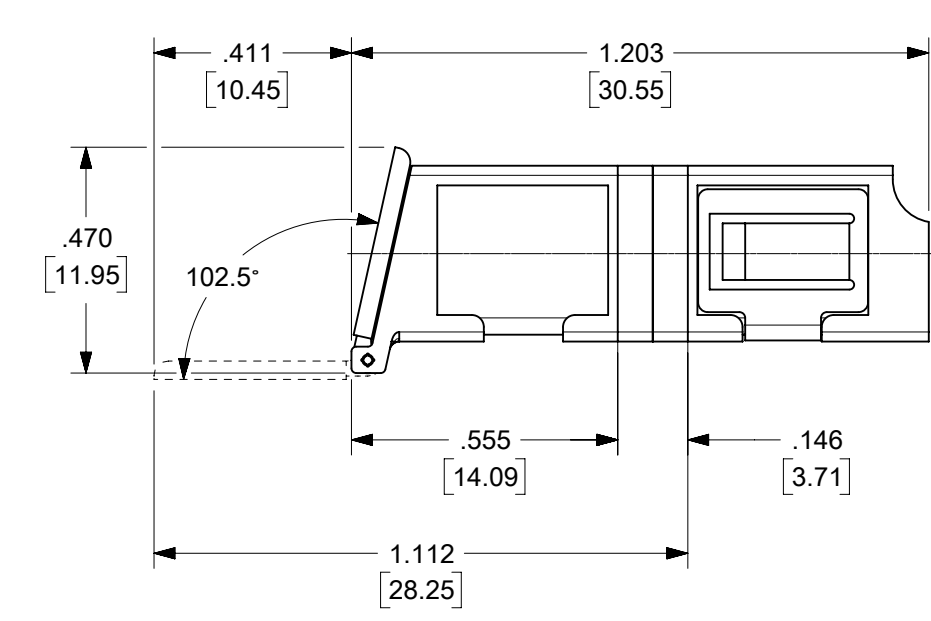

LC 8 PORT ADAPTER		SPLIT SLEEVE MATERIAL
P/N	COLOR	
106121-0300	BLUE	CERAMIC
106121-0302	BEIGE	
106121-0303	AQUA	

NOTES:
 1. ALL DIMENSIONS ARE FOR REFERENCE.
 2. DUST CAPS SHOWN IN ISO VIEW ONLY.

THIS DRAWING CONTAINS INFORMATION THAT IS PROPRIETARY TO MOLEX ELECTRONIC TECHNOLOGIES, LLC AND SHOULD NOT BE USED WITHOUT WRITTEN PERMISSION									
DIMENSION UNITS		SCALE		CURRENT REV DESC:					
IN/MM		2.5:1		moLEX					
GENERAL TOLERANCES (UNLESS SPECIFIED)				LC 8 PORT ADAPTER SNAP MOUNT W/SHUTTERS					
				PRODUCT CUSTOMER DRAWING					
4 PLACES ±				EC NO: 652962		DRWN: SKRISHNAMU01		2021/05/28	
3 PLACES ±				DRWN: WCHEN		CHK'D: WCHEN		2021/08/24	
2 PLACES ±				APPR: WCHEN		APPR: WCHEN		2021/08/24	
1 PLACE ±				INITIAL REVISION:					
0 PLACES ±				DRWN: YBELENKIY		2011/09/07		DOCUMENT NUMBER	
ANGULAR TOL ± °				APPR: WCHEN		2012/02/06		SD-106121-0300	
DRAFT WHERE APPLICABLE MUST REMAIN WITHIN DIMENSIONS				THIRD ANGLE PROJECTION		DRAWING		SERIES	
				C-SIZE		106121		MATERIAL NUMBER	
				SEE TABLE		GENERAL MARKET		CUSTOMER	
								SHEET NUMBER	
								1 OF 1	