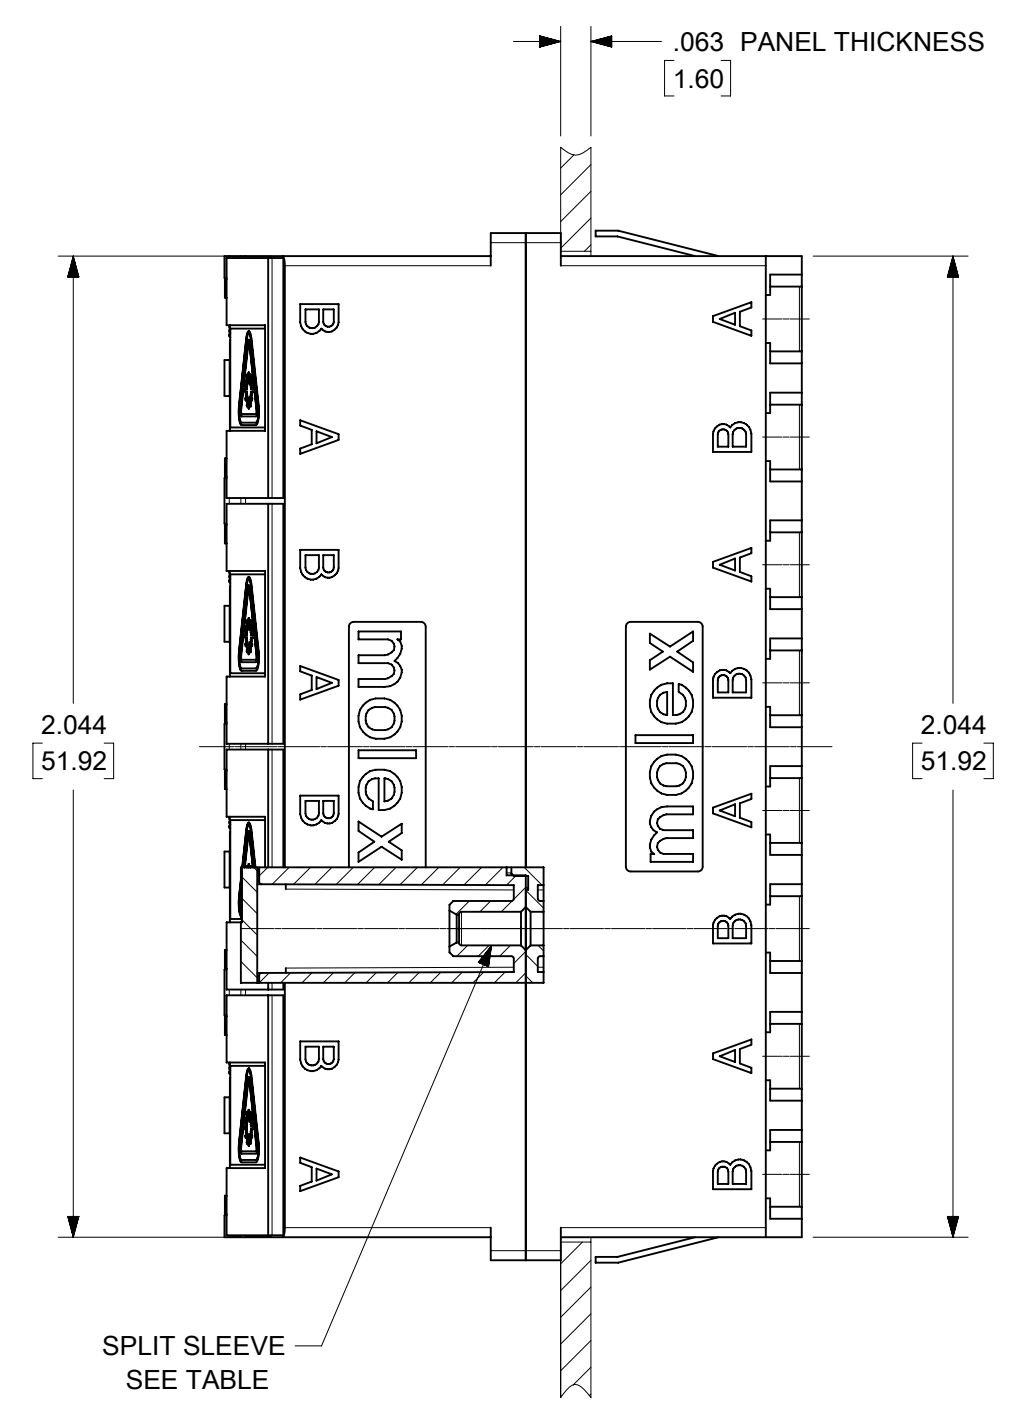

LC 8 PORT ADAPTER		SPLIT SLEEVE MATERIAL
P/N	COLOR	
106121-0300	BLUE	CERAMIC
106121-0302	BEIGE	
106121-0303	AQUA	

NOTES:
 1. ALL DIMENSIONS ARE FOR REFERENCE.
 2. DUST CAPS SHOWN IN ISO VIEW ONLY.

THIS DRAWING CONTAINS INFORMATION THAT IS PROPRIETARY TO MOLEX ELECTRONIC TECHNOLOGIES, LLC AND SHOULD NOT BE USED WITHOUT WRITTEN PERMISSION									
DIMENSION UNITS		SCALE		CURRENT REV DESC:					
IN/MM		2.5:1		moLEX					
GENERAL TOLERANCES (UNLESS SPECIFIED)				LC 8 PORT ADAPTER SNAP MOUNT W/SHUTTERS					
				PRODUCT CUSTOMER DRAWING					
4 PLACES ±				EC NO: 652962		DRWN: SKRISHNAMU01		2021/05/28	
3 PLACES ±				DRWN: WCHEN		CHK'D: WCHEN		2021/08/24	
2 PLACES ±				APPR: WCHEN		APPR: WCHEN		2021/08/24	
1 PLACE ±				INITIAL REVISION:					
0 PLACES ±				DRWN: YBELENKIY		2011/09/07		DOCUMENT NUMBER	
ANGULAR TOL ± °				APPR: WCHEN		2012/02/06		SD-106121-0300	
DRAFT WHERE APPLICABLE MUST REMAIN WITHIN DIMENSIONS				THIRD ANGLE PROJECTION		DRAWING		SERIES	
				C-SIZE		106121		MATERIAL NUMBER	
				SEE TABLE		GENERAL MARKET		CUSTOMER	
								SHEET NUMBER	
								1 OF 1	