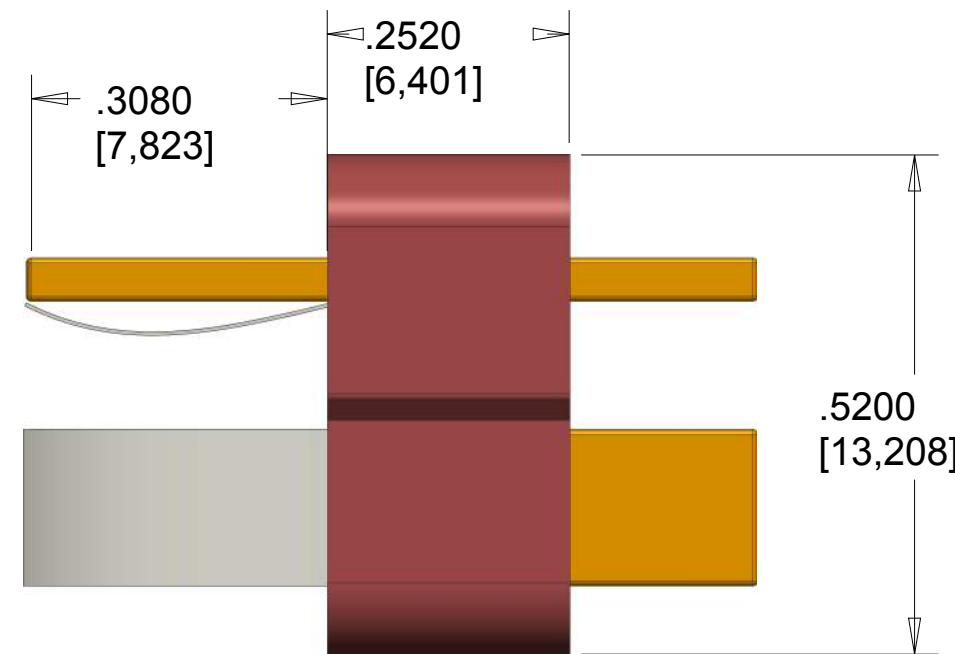

4

3

2

1

D

D

C

C

B

B

A

A

R.0750 (all) [1,905]

<p>Do you have an R/C vehicle battery pack that desperately needs a Deans connector? With our new M/F Deans connector pair, you'll have just what you need to safely and securely connect your battery or anything else that requires a mini T Plug. Each pack comes with one male and one female Deans connector and each can support a current of, up to, 30A.</p> <p>NOTES:</p>	MATERIAL:	Nylon + Metal		MODEL NAME:	Deans Connector	
	Deans Connector - M/F Pair PRT-11864			https://www.sparkfun.com/products/11864		
	DESCRIPTION:			PAGE SIZE C 22 x 17 INCH		
	DRAWN BY:	Paul Smith		SCALE:	5.00	
	DATE:	9 July 2013		UNITS:	inch [mm]	
CAD APPLICATION: Creo Parametric 2.0			VER:	1.0		

SHEET 1 / 1

4

3

2

1