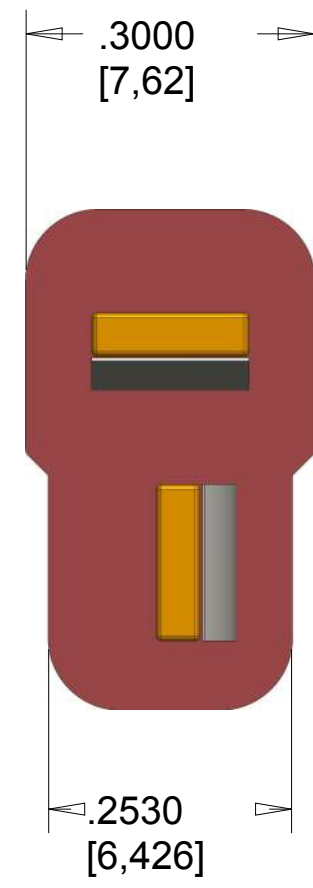

4

3

2

1

D

D

C

C

B

B

A

A

R.0750 (all) [1,905]

<p>Do you have an R/C vehicle battery pack that desperately needs a Deans connector? With our new M/F Deans connector pair, you'll have just what you need to safely and securely connect your battery or anything else that requires a mini T Plug. Each pack comes with one male and one female Deans connector and each can support a current of, up to, 30A.</p> <p>NOTES:</p>	MATERIAL:	Nylon + Metal		MODEL NAME:	Deans Connector	
	Deans Connector - M/F Pair PRT-11864			https://www.sparkfun.com/products/11864		
	DESCRIPTION:			PAGE SIZE C 22 x 17 INCH		
	DRAWN BY:	Paul Smith		SCALE:	5.00	
	DATE:	9 July 2013		UNITS:	inch [mm]	
CAD APPLICATION: Creo Parametric 2.0			VER:	1.0		

SHEET 1 / 1

4

3

2

1