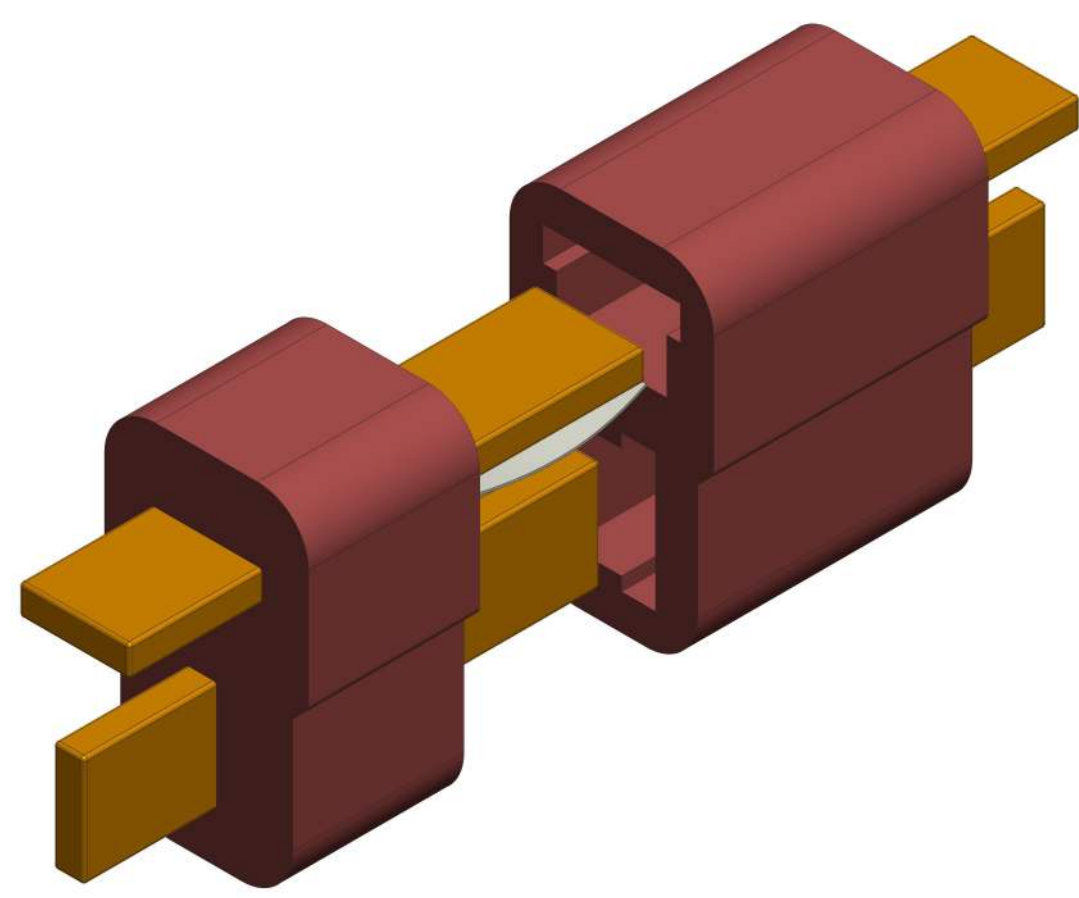

B

B

A

A

R.0750 (all) [1,905]

<p>Do you have an R/C vehicle battery pack that desperately needs a Deans connector? With our new M/F Deans connector pair, you'll have just what you need to safely and securely connect your battery or anything else that requires a mini T Plug. Each pack comes with one male and one female Deans connector and each can support a current of, up to, 30A.</p> <p>NOTES:</p>	MATERIAL:	Nylon + Metal		MODEL NAME:	Deans Connector	
	Deans Connector - M/F Pair PRT-11864			https://www.sparkfun.com/products/11864		
	DESCRIPTION:			PAGE SIZE C 22 x 17 INCH		
	DRAWN BY:	Paul Smith		SCALE:	5.00	
	DATE:	9 July 2013		UNITS:	inch [mm]	
CAD APPLICATION: Creo Parametric 2.0			VER:	1.0		