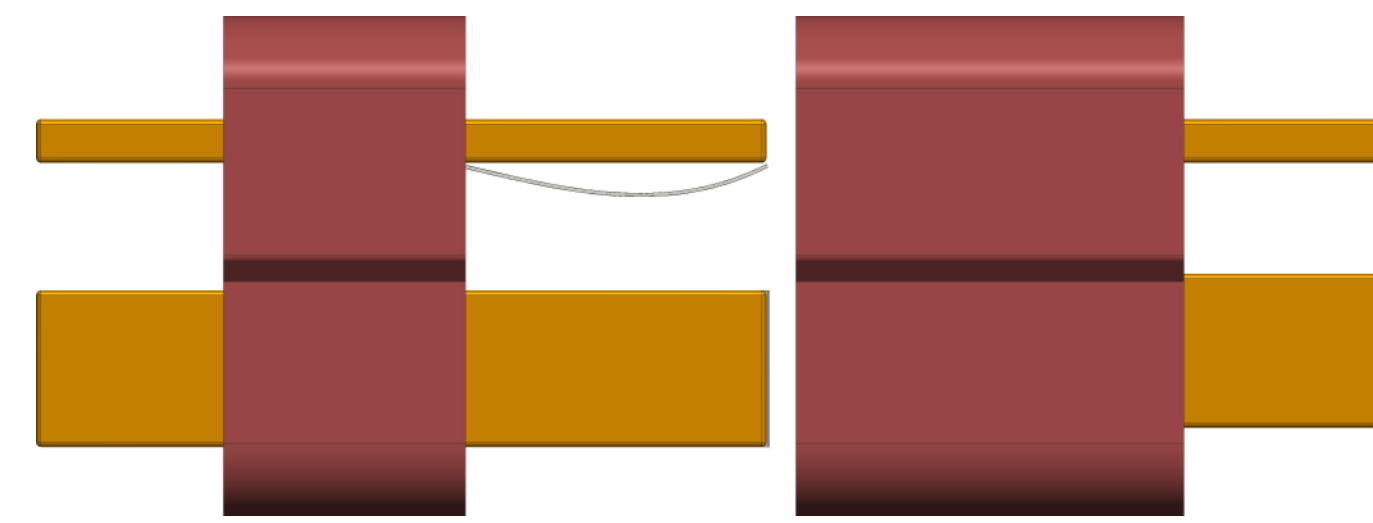

B

B

A

A

R.0750 (all) [1,905]

<p>Do you have an R/C vehicle battery pack that desperately needs a Deans connector? With our new M/F Deans connector pair, you'll have just what you need to safely and securely connect your battery or anything else that requires a mini T Plug. Each pack comes with one male and one female Deans connector and each can support a current of, up to, 30A.</p> <p>NOTES:</p>	MATERIAL:	Nylon + Metal		MODEL NAME:	Deans Connector	
	Deans Connector - M/F Pair PRT-11864			https://www.sparkfun.com/products/11864		
	DESCRIPTION:			PAGE SIZE C 22 x 17 INCH		
	DRAWN BY:	Paul Smith		SCALE:	5.00	
	DATE:	9 July 2013		UNITS:	inch [mm]	
CAD APPLICATION: Creo Parametric 2.0			VER:	1.0		

SHEET 1 / 1

4

3

2

1