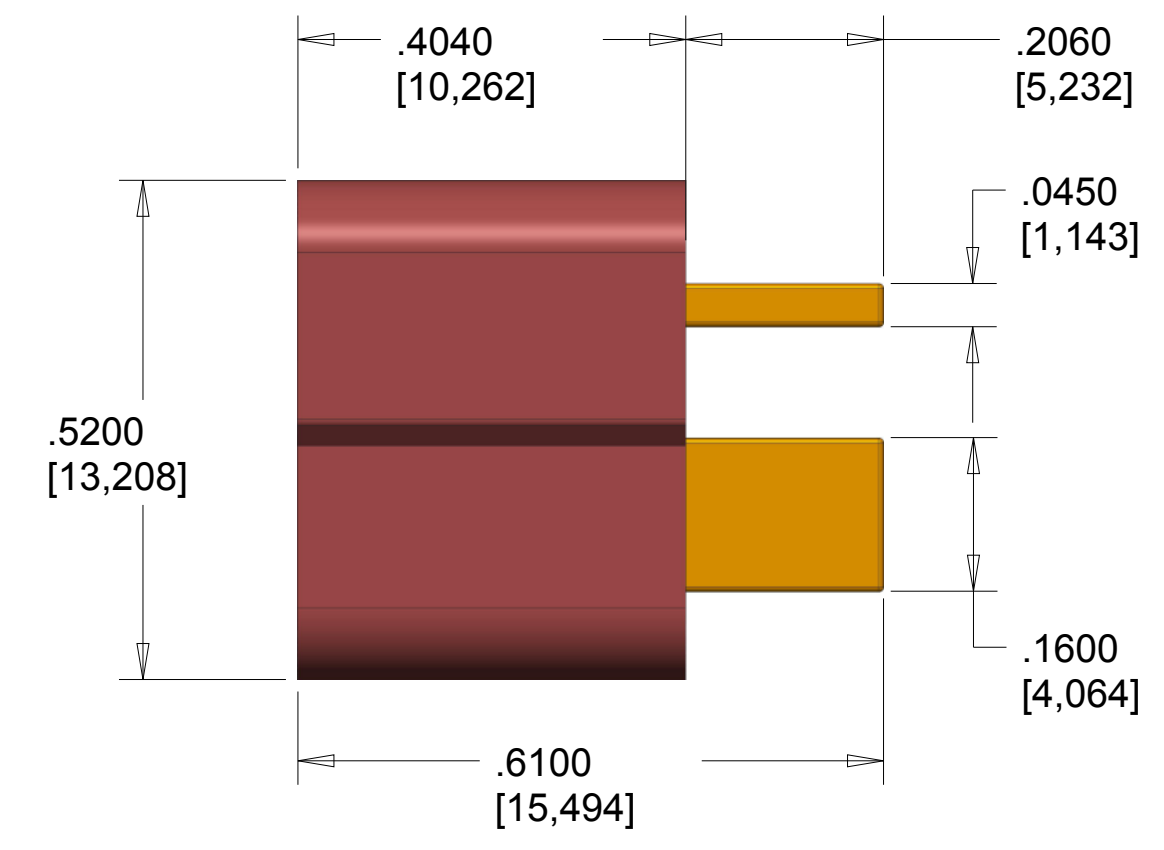

B

B

A

A

R.0750 (all) [1,905]

<p>Do you have an R/C vehicle battery pack that desperately needs a Deans connector? With our new M/F Deans connector pair, you'll have just what you need to safely and securely connect your battery or anything else that requires a mini T Plug. Each pack comes with one male and one female Deans connector and each can support a current of, up to, 30A.</p> <p>NOTES:</p>	MATERIAL:	Nylon + Metal		MODEL NAME:	Deans Connector	
	Deans Connector - M/F Pair PRT-11864			https://www.sparkfun.com/products/11864		
	DESCRIPTION:			PAGE SIZE C 22 x 17 INCH		
	DRAWN BY:	Paul Smith		SCALE:	5.00	
	DATE:	9 July 2013		UNITS:	inch [mm]	
CAD APPLICATION: Creo Parametric 2.0			VER:	1.0		

SHEET 1 / 1

4

3

2

1