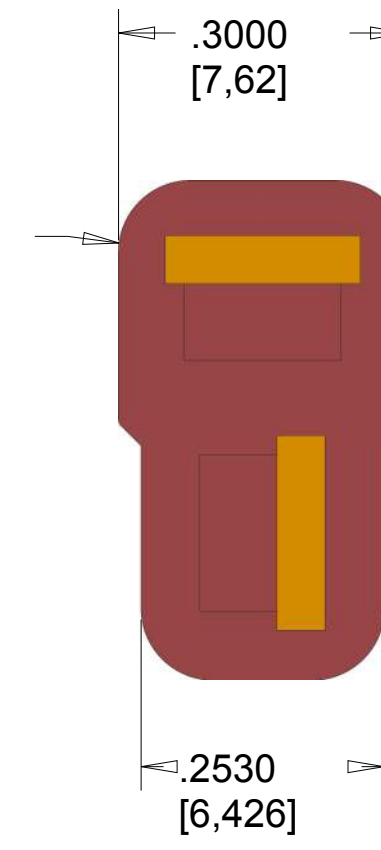

B

B

A

A

R.0750 (all) [1,905]

<p>Do you have an R/C vehicle battery pack that desperately needs a Deans connector? With our new M/F Deans connector pair, you'll have just what you need to safely and securely connect your battery or anything else that requires a mini T Plug. Each pack comes with one male and one female Deans connector and each can support a current of, up to, 30A.</p> <p>NOTES:</p>	MATERIAL:	Nylon + Metal		MODEL NAME:	Deans Connector	
	Deans Connector - M/F Pair PRT-11864			https://www.sparkfun.com/products/11864		
	DESCRIPTION:			PAGE SIZE C 22 x 17 INCH		
	DRAWN BY:	Paul Smith		SCALE:	5.00	
	DATE:	9 July 2013		UNITS:	inch [mm]	
CAD APPLICATION: Creo Parametric 2.0			VER:	1.0		

SHEET 1 / 1

4

3

2

1