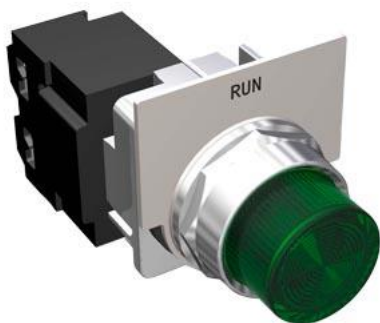

PILOT LITE,"FD" GREEN "RUN", 120V

Figure similar

product brand name

NEMA Control Product Accessories

Further information

Industry Mall (Online ordering system)

<https://mall.industry.siemens.com/mall/en/us/Catalog/product?mlfb=US2:49SPL0CGF>