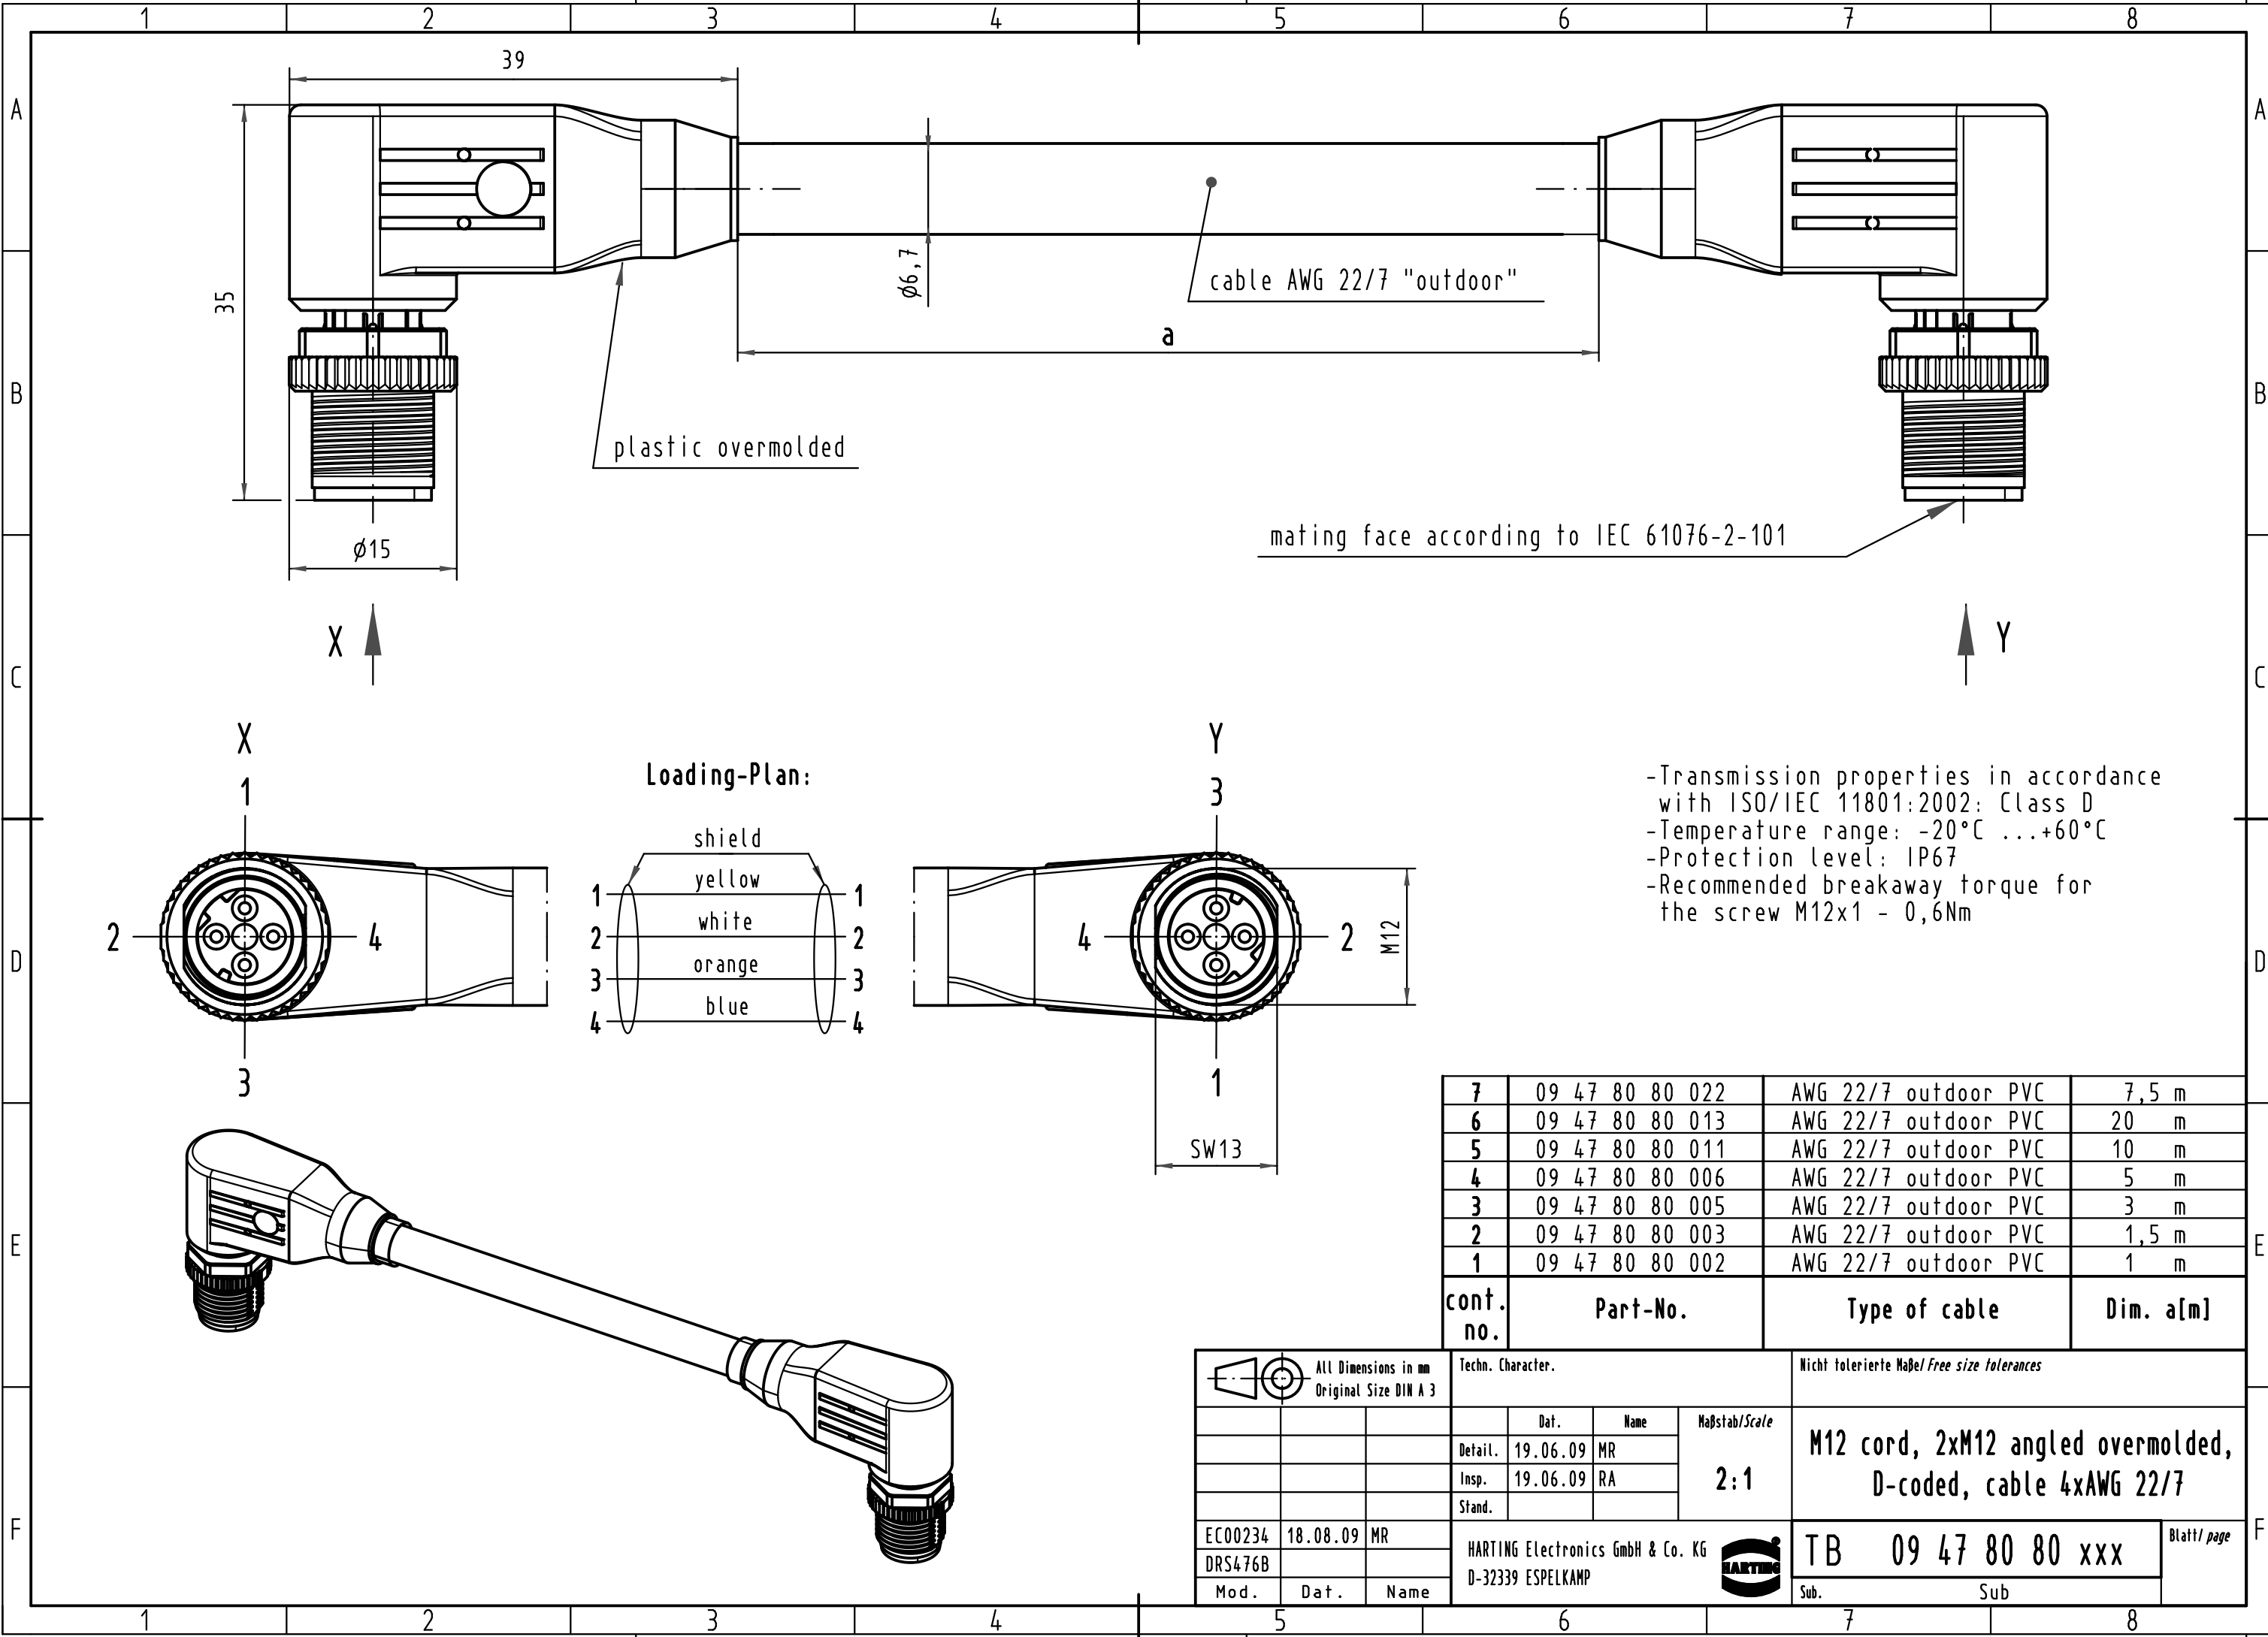

Alle Rechte vorbehalten/ All rights reserved

- Transmission properties in accordance with ISO/IEC 11801:2002: Class D
- Temperature range: -20°C ...+60°C
- Protection level: IP67
- Recommended breakaway torque for the screw M12x1 - 0,6Nm

7	09 47 80 80 022	AWG 22/7 outdoor PVC	7,5 m
6	09 47 80 80 013	AWG 22/7 outdoor PVC	20 m
5	09 47 80 80 011	AWG 22/7 outdoor PVC	10 m
4	09 47 80 80 006	AWG 22/7 outdoor PVC	5 m
3	09 47 80 80 005	AWG 22/7 outdoor PVC	3 m
2	09 47 80 80 003	AWG 22/7 outdoor PVC	1,5 m
1	09 47 80 80 002	AWG 22/7 outdoor PVC	1 m
cont. no.	Part-No.	Type of cable	Dim. a[m]

All Dimensions in mm Original Size DIN A 3			Techn. Character.			Nicht tolerierte Maßel/Free size tolerances		
EC00234	18.08.09	MR	HARTING Electronics GmbH & Co. KG			M12 cord, 2xM12 angled overmolded, D-coded, cable 4xAWG 22/7		
DRS476B			D-32339 ESPELKAMP			TB 09 47 80 80 xxx		
Mod.	Dat.	Name				Blatt/ page		
						Sub. Sub		