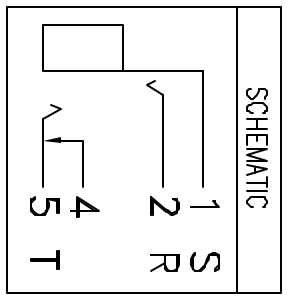

HOLE LAYOUT  
(TOP VIEW)

**SPECIFICATIONS:**  
 RATING: 12V DC @ 1A  
 CONTACT RESISTANCE:  
 30 MOHMS MAX  
 INSULATION RESISTANCE:  
 100 MOHMS MIN @ 500V DC  
 WITHSTAND VOLTAGE:  
 500V AC FOR 1 MINUTE  
 LIFE: 5,000 CYCLES

DRAWN BY: APPROVED BY: SCALE: 3X