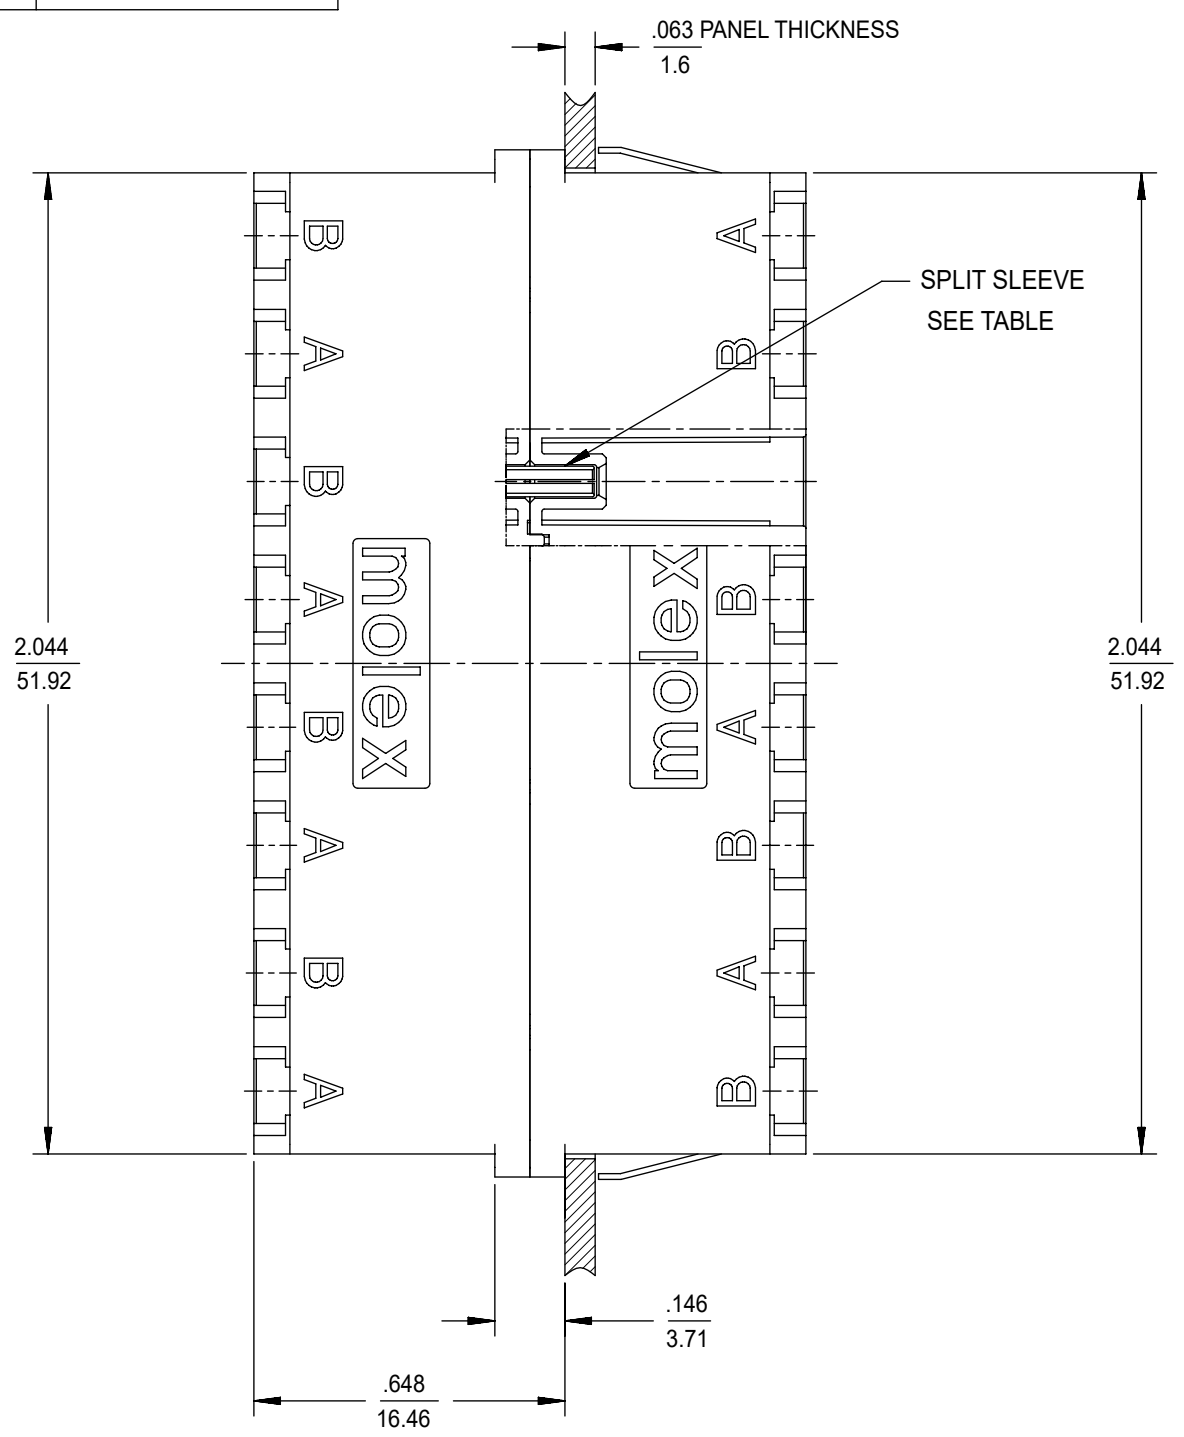

LC 8 PORT ADAPTER		SPLIT SLEEVE MATERIAL CERAMIC
P/N	COLOR	
106121-0400	BLUE	
106121-0401	GREEN	
106121-0402	BEIGE	
106121-0403	AQUA	

NOTES:
 1. ALL DIMENSIONS ARE FOR REFERENCE.
 2. DUST CAPS SHOWN IN ISO VIEW ONLY.

FUNCTIONAL SYMBOLS	THIS DRAWING CONTAINS INFORMATION THAT IS PROPRIETARY TO MOLEX ELECTRONIC TECHNOLOGIES, LLC AND SHOULD NOT BE USED WITHOUT WRITTEN PERMISSION		CURRENT REV DESC:								
	DIMENSION UNITS	SCALE									
FA = 0	IN/MM	2.5:1	EC NO: 652962		LC 8 PORT ADAPTER SNAP MOUNT						
EA = 0	GENERAL TOLERANCES (UNLESS SPECIFIED)		DRWN: SKRISHNAMU01						2021/05/28		
EP = 0	ANGULAR TOL ± °		CHK'D: WCHEN		2021/08/24						
DIVISIONAL SYMBOLS	4 PLACES ±		APPR: WCHEN		2021/08/24		PRODUCT CUSTOMER DRAWING				
	3 PLACES ±		INITIAL REVISION:		DRWN: YBELENKIY		DOCUMENT NUMBER		DOC TYPE	DOC PART	REVISION
	2 PLACES ±		DRWN: WCHEN		2011/09/09		SD-106121-0400		PSD	001	C
	1 PLACE ±		APPR: WCHEN		2012/02/06		MATERIAL NUMBER		CUSTOMER	SHEET NUMBER	
0 PLACES ±		DRAFT WHERE APPLICABLE MUST REMAIN WITHIN DIMENSIONS		THIRD ANGLE PROJECTION		DRAWING		SERIES		SEE TABLE	
						C-SIZE		106121		GENERAL MARKET	
DOCUMENT STATUS		P1	RELEASE DATE	2021/08/24	01:00:11						