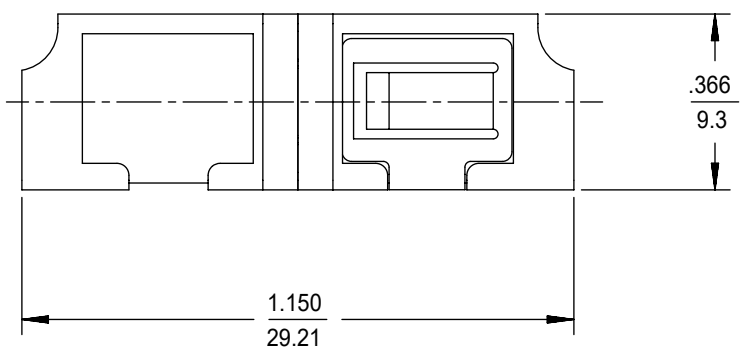

LC 8 PORT ADAPTER		SPLIT SLEEVE MATERIAL CERAMIC
P/N	COLOR	
106121-0400	BLUE	
106121-0401	GREEN	
106121-0402	BEIGE	
106121-0403	AQUA	

NOTES:
 1. ALL DIMENSIONS ARE FOR REFERENCE.
 2. DUST CAPS SHOWN IN ISO VIEW ONLY.

FUNCTIONAL SYMBOLS	THIS DRAWING CONTAINS INFORMATION THAT IS PROPRIETARY TO MOLEX ELECTRONIC TECHNOLOGIES, LLC AND SHOULD NOT BE USED WITHOUT WRITTEN PERMISSION		CURRENT REV DESC:								
	DIMENSION UNITS	SCALE									
FA = 0	IN/MM	2.5:1	EC NO: 652962		LC 8 PORT ADAPTER SNAP MOUNT						
EA = 0	GENERAL TOLERANCES (UNLESS SPECIFIED)		DRWN: SKRISHNAMU01						2021/05/28		
EP = 0	ANGULAR TOL ± °		CHK'D: WCHEN		2021/08/24						
DIVISIONAL SYMBOLS	4 PLACES ±		APPR: WCHEN		2021/08/24		PRODUCT CUSTOMER DRAWING				
	3 PLACES ±		INITIAL REVISION:		DRWN: YBELENKIY		DOCUMENT NUMBER		DOC TYPE	DOC PART	REVISION
	2 PLACES ±		DRWN: WCHEN		2011/09/09		SD-106121-0400		PSD	001	C
	1 PLACE ±		APPR: WCHEN		2012/02/06		MATERIAL NUMBER		CUSTOMER	SHEET NUMBER	
0 PLACES ±		DRAFT WHERE APPLICABLE MUST REMAIN WITHIN DIMENSIONS		THIRD ANGLE PROJECTION		DRAWING		SERIES		SEE TABLE	
						C-SIZE		106121		GENERAL MARKET	
DOCUMENT STATUS		P1	RELEASE DATE	2021/08/24	01:00:11						