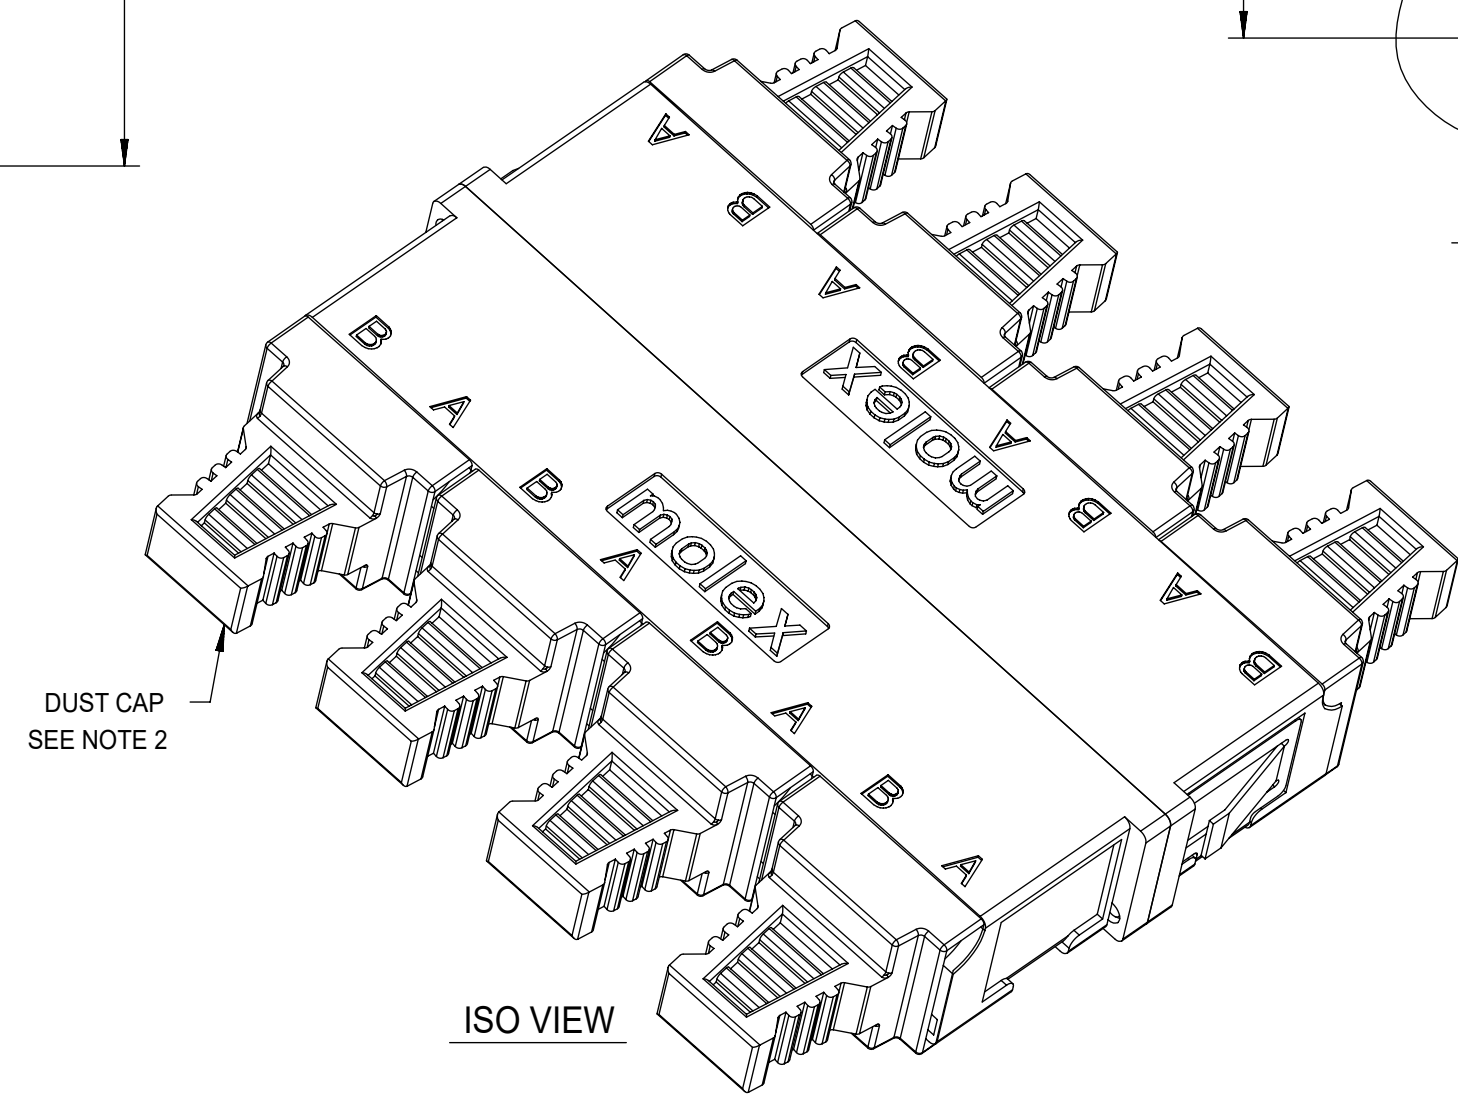

LC 8 PORT ADAPTER		SPLIT SLEEVE MATERIAL CERAMIC
P/N	COLOR	
106121-0400	BLUE	
106121-0401	GREEN	
106121-0402	BEIGE	
106121-0403	AQUA	

NOTES:
 1. ALL DIMENSIONS ARE FOR REFERENCE.
 2. DUST CAPS SHOWN IN ISO VIEW ONLY.

FUNCTIONAL SYMBOLS	THIS DRAWING CONTAINS INFORMATION THAT IS PROPRIETARY TO MOLEX ELECTRONIC TECHNOLOGIES, LLC AND SHOULD NOT BE USED WITHOUT WRITTEN PERMISSION		CURRENT REV DESC:								
	DIMENSION UNITS	SCALE									
FA = 0	IN/MM	2.5:1	EC NO: 652962		LC 8 PORT ADAPTER SNAP MOUNT						
EA = 0	GENERAL TOLERANCES (UNLESS SPECIFIED)		DRWN: SKRISHNAMU01						2021/05/28		
EP = 0	ANGULAR TOL ± °		CHK'D: WCHEN		2021/08/24						
DIVISIONAL SYMBOLS	4 PLACES ±		APPR: WCHEN		2021/08/24		PRODUCT CUSTOMER DRAWING				
	3 PLACES ±		INITIAL REVISION:		DRWN: YBELENKIY		DOCUMENT NUMBER		DOC TYPE	DOC PART	REVISION
	2 PLACES ±		DRWN: WCHEN		2011/09/09		SD-106121-0400		PSD	001	C
	1 PLACE ±		APPR: WCHEN		2012/02/06		MATERIAL NUMBER		CUSTOMER	SHEET NUMBER	
0 PLACES ±		DRAFT WHERE APPLICABLE MUST REMAIN WITHIN DIMENSIONS		THIRD ANGLE PROJECTION		DRAWING		SERIES		SEE TABLE	
						C-SIZE		106121		GENERAL MARKET	
DOCUMENT STATUS		P1	RELEASE DATE	2021/08/24	01:00:11						