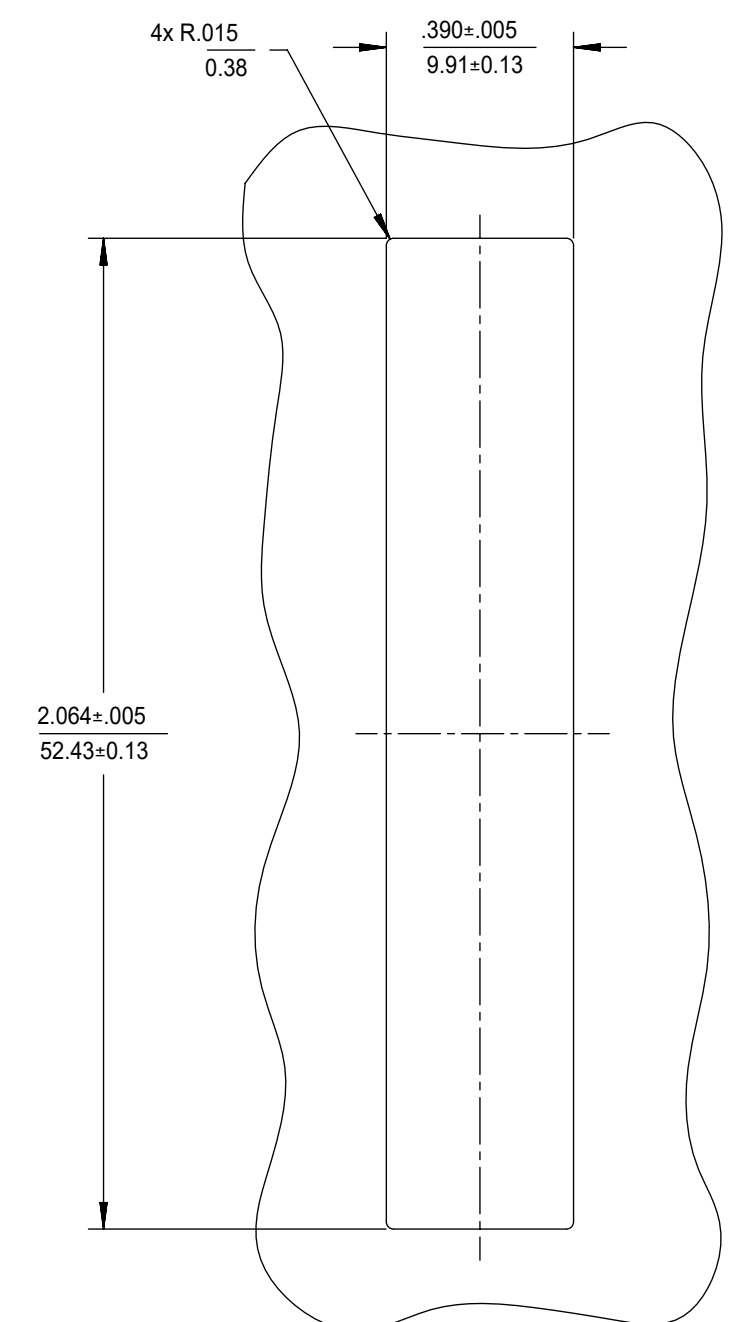

LC 8 PORT ADAPTER		SPLIT SLEEVE MATERIAL CERAMIC
P/N	COLOR	
106121-0400	BLUE	
106121-0401	GREEN	
106121-0402	BEIGE	
106121-0403	AQUA	

NOTES:
 1. ALL DIMENSIONS ARE FOR REFERENCE.
 2. DUST CAPS SHOWN IN ISO VIEW ONLY.

FUNCTIONAL SYMBOLS	THIS DRAWING CONTAINS INFORMATION THAT IS PROPRIETARY TO MOLEX ELECTRONIC TECHNOLOGIES, LLC AND SHOULD NOT BE USED WITHOUT WRITTEN PERMISSION		CURRENT REV DESC:								
	DIMENSION UNITS	SCALE									
FA = 0	IN/MM	2.5:1	EC NO: 652962		LC 8 PORT ADAPTER SNAP MOUNT						
EA = 0	GENERAL TOLERANCES (UNLESS SPECIFIED)		DRWN: SKRISHNAMU01						2021/05/28		
EP = 0	ANGULAR TOL ± °		CHK'D: WCHEN		2021/08/24						
DIVISIONAL SYMBOLS	4 PLACES ±		APPR: WCHEN		2021/08/24		PRODUCT CUSTOMER DRAWING				
	3 PLACES ±		INITIAL REVISION:		DRWN: YBELENKIY		DOCUMENT NUMBER		DOC TYPE	DOC PART	REVISION
	2 PLACES ±		DRWN: WCHEN		2011/09/09		SD-106121-0400		PSD	001	C
	1 PLACE ±		APPR: WCHEN		2012/02/06		MATERIAL NUMBER		CUSTOMER	SHEET NUMBER	
0 PLACES ±		DRAFT WHERE APPLICABLE MUST REMAIN WITHIN DIMENSIONS		THIRD ANGLE PROJECTION		DRAWING		SERIES		SEE TABLE	
						C-SIZE		106121		GENERAL MARKET	
DOCUMENT STATUS		P1	RELEASE DATE	2021/08/24	01:00:11						