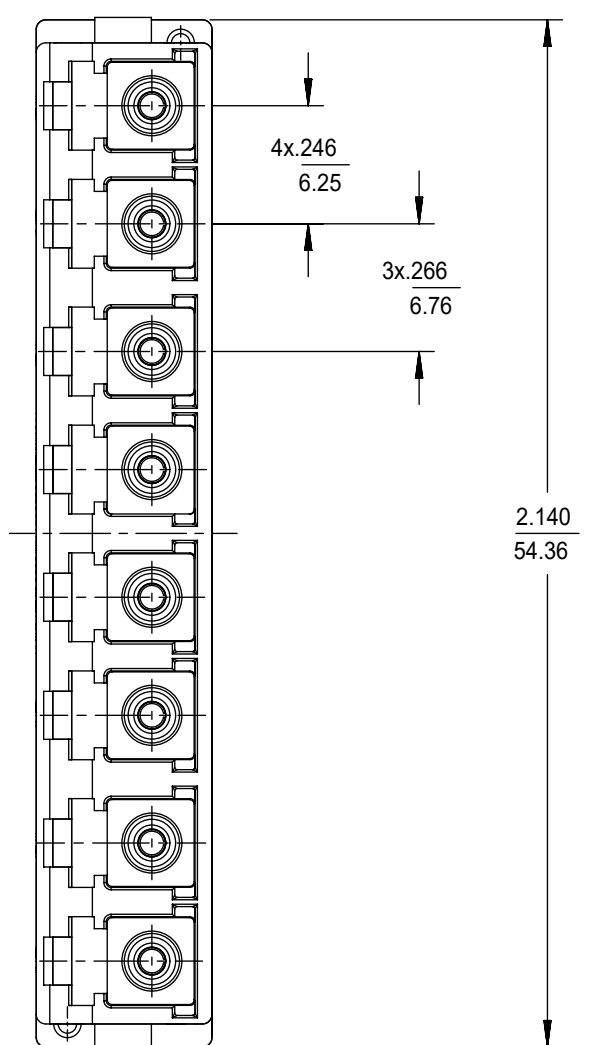

LC 8 PORT ADAPTER		SPLIT SLEEVE MATERIAL CERAMIC
P/N	COLOR	
106121-0400	BLUE	
106121-0401	GREEN	
106121-0402	BEIGE	
106121-0403	AQUA	

NOTES:
 1. ALL DIMENSIONS ARE FOR REFERENCE.
 2. DUST CAPS SHOWN IN ISO VIEW ONLY.

FUNCTIONAL SYMBOLS	THIS DRAWING CONTAINS INFORMATION THAT IS PROPRIETARY TO MOLEX ELECTRONIC TECHNOLOGIES, LLC AND SHOULD NOT BE USED WITHOUT WRITTEN PERMISSION		CURRENT REV DESC:								
	DIMENSION UNITS	SCALE									
FA = 0	IN/MM	2.5:1	EC NO: 652962		LC 8 PORT ADAPTER SNAP MOUNT						
EA = 0	GENERAL TOLERANCES (UNLESS SPECIFIED)		DRWN: SKRISHNAMU01						2021/05/28		
EP = 0	ANGULAR TOL ± °		CHK'D: WCHEN		2021/08/24						
DIVISIONAL SYMBOLS	4 PLACES ±		APPR: WCHEN		2021/08/24		PRODUCT CUSTOMER DRAWING				
	3 PLACES ±		INITIAL REVISION:		DRWN: YBELENKIY		DOCUMENT NUMBER		DOC TYPE	DOC PART	REVISION
	2 PLACES ±		DRWN: WCHEN		2011/09/09		SD-106121-0400		PSD	001	C
	1 PLACE ±		APPR: WCHEN		2012/02/06		MATERIAL NUMBER		CUSTOMER	SHEET NUMBER	
0 PLACES ±		DRAFT WHERE APPLICABLE MUST REMAIN WITHIN DIMENSIONS		THIRD ANGLE PROJECTION		DRAWING		SERIES		SEE TABLE	
						C-SIZE		106121		GENERAL MARKET	
DOCUMENT STATUS		P1	RELEASE DATE	2021/08/24	01:00:11						