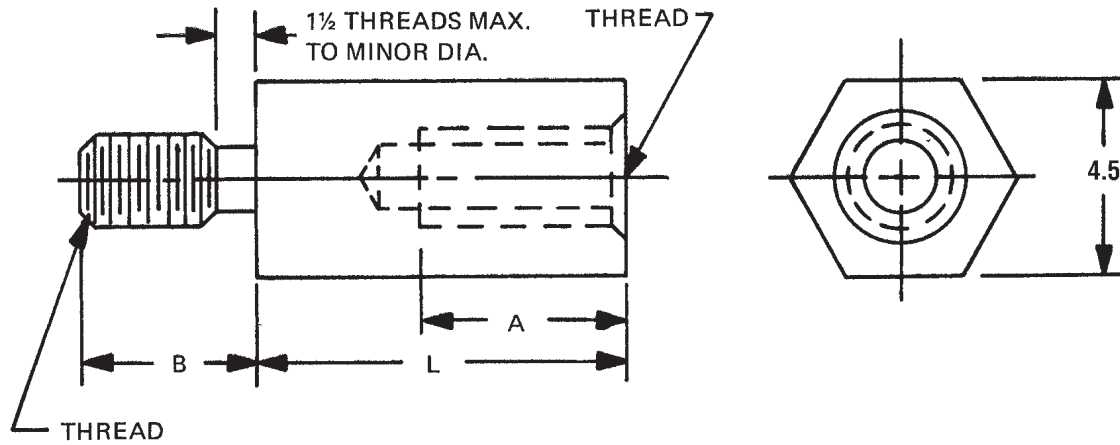

4.5mm HEX MALE-FEMALE STANDOFFS

Available with thread locking products, see page vii

See page 6M for finish codes
For non-standard parts contact Sales Office

THREAD	BODY LENGTH "L"				
	5	6	7	8	9
M2.5x0.45	1.9	2.9	3.9		
M3x0.5	1.8	2.8	3.8	4.8	5.8

LENGTH	PART NO.
5	M2100
6	M2101
7	M2102
8	M2103
9	M2104
10	M2105
11	M2106
12	M2107
13	M2108
14	M2109
15	M2110
16	M2111
17	M2112
18	M2113
19	M2114

LENGTH	PART NO.
20	M2115
21	M2116
22	M2117
23	M2118
24	M2119
25	M2120
28	M2121
31	M2122
34	M2123
37	M2124
40	M2125
43	M2126
46	M2127
49	M2128
52	M2129

THREAD	CODE	LENGTH	
		"A"	"B"
M2.5x0.45	2545	4.8	3.97
M3x0.5	3005	6.4	4.76

MATERIAL	CODE	RoHS
Aluminum	AL	YES
Brass	B	YES
Stainless Steel	SS	YES
Steel	S	YES
Nylon	N	YES