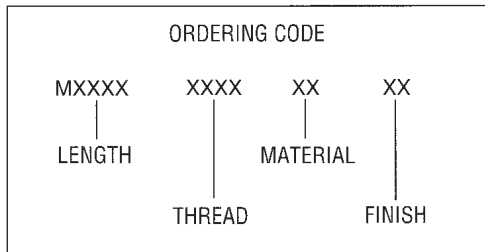

4.5mm HEX MALE-FEMALE STANDOFFS

Available with thread locking products, see page vii

See page 6M for finish codes
For non-standard parts contact Sales Office

THREAD	BODY LENGTH "L"				
	5	6	7	8	9
M2.5x0.45	1.9	2.9	3.9		
M3x0.5	1.8	2.8	3.8	4.8	5.8

LENGTH	PART NO.
5	M2100
6	M2101
7	M2102
8	M2103
9	M2104
10	M2105
11	M2106
12	M2107
13	M2108
14	M2109
15	M2110
16	M2111
17	M2112
18	M2113
19	M2114

LENGTH	PART NO.
20	M2115
21	M2116
22	M2117
23	M2118
24	M2119
25	M2120
28	M2121
31	M2122
34	M2123
37	M2124
40	M2125
43	M2126
46	M2127
49	M2128
52	M2129

THREAD	CODE	LENGTH	
		"A"	"B"
M2.5x0.45	2545	4.8	3.97
M3x0.5	3005	6.4	4.76

MATERIAL	CODE	RoHS
Aluminum	AL	YES
Brass	B	YES
Stainless Steel	SS	YES
Steel	S	YES
Nylon	N	YES