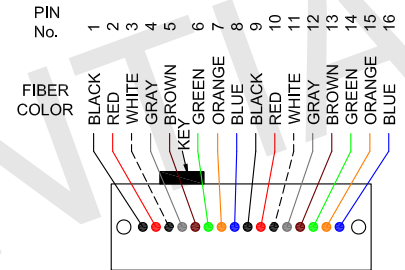

**A**  
(CONNECTOR KEY UP)

FIBER MAPPING	
KEY UP	KEY UP
A	B
1 BLUE	16
2 ORANGE	15
3 GREEN	14
4 BROWN	13
5 GRAY	12
6 WHITE	11
7 RED	10
8 BLACK	9
9 BLUE	8
10 ORANGE	7
11 GREEN	6
12 BROWN	5
13 GRAY	4
14 WHITE	3
15 RED	2
16 BLACK	1

**B**  
(CONNECTOR KEY UP)

**SPECIFICATION:**

- 1.CONNECTOR A : 16F MPO/APC FEMALE
- 2.CONNECTOR B : 16F MPO/APC FEMALE
- 3.CABLE TYPE : 16 STRANDS CABLE, MM 50/125(OM4), ROUND 3.0mm LSZH JACKET.
- 4.JACKET COLOR : MAGENTA
- 5.WAVELENGTH : 850nm
- 6.INSERTION LOSS : ≤0.60dB

Part Number: C50G-8162-xxM  
 Description: w-Ignite™ Fiber Cable, 16F MPO/APC Female-Female, KU-KU, OM4 3mm 16F Magenta LSZH Jacket, xx Meter.