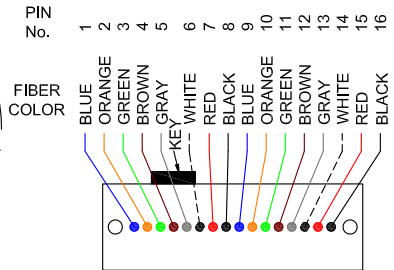

**A**  
(CONNECTOR KEY UP)

FIBER MAPPING	
KEY UP	KEY UP
A	B
1 BLUE	16
2 ORANGE	15
3 GREEN	14
4 BROWN	13
5 GRAY	12
6 WHITE	11
7 RED	10
8 BLACK	9
9 BLUE	8
10 ORANGE	7
11 GREEN	6
12 BROWN	5
13 GRAY	4
14 WHITE	3
15 RED	2
16 BLACK	1

**B**  
(CONNECTOR KEY UP)

**SPECIFICATION:**

- 1.CONNECTOR A : 16F MPO/APC FEMALE
- 2.CONNECTOR B : 16F MPO/APC FEMALE
- 3.CABLE TYPE : 16 STRANDS CABLE, MM 50/125(OM4), ROUND 3.0mm LSZH JACKET.
- 4.JACKET COLOR : MAGENTA
- 5.WAVELENGTH : 850nm
- 6.INSERTION LOSS : ≤0.60dB

Part Number: C50G-8162-xxM  
 Description: w-Ignite™ Fiber Cable, 16F MPO/APC Female-Female, KU-KU, OM4 3mm 16F Magenta LSZH Jacket, xx Meter.