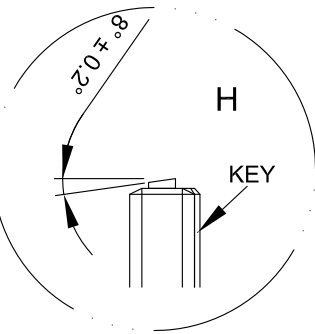

**A**  
(CONNECTOR KEY UP)

FIBER MAPPING	
KEY UP	KEY UP
A	B
1 BLUE	16
2 ORANGE	15
3 GREEN	14
4 BROWN	13
5 GRAY	12
6 WHITE	11
7 RED	10
8 BLACK	9
9 BLUE	8
10 ORANGE	7
11 GREEN	6
12 BROWN	5
13 GRAY	4
14 WHITE	3
15 RED	2
16 BLACK	1

**B**  
(CONNECTOR KEY UP)

**SPECIFICATION:**

- 1.CONNECTOR A : 16F MPO/APC FEMALE
- 2.CONNECTOR B : 16F MPO/APC FEMALE
- 3.CABLE TYPE : 16 STRANDS CABLE, MM 50/125(OM4), ROUND 3.0mm LSZH JACKET.
- 4.JACKET COLOR : MAGENTA
- 5.WAVELENGTH : 850nm
- 6.INSERTION LOSS : ≤0.60dB

Part Number: C50G-8162-xxM  
 Description: w-Ignite™ Fiber Cable, 16F MPO/APC Female-Female, KU-KU, OM4 3mm 16F Magenta LSZH Jacket, xx Meter.