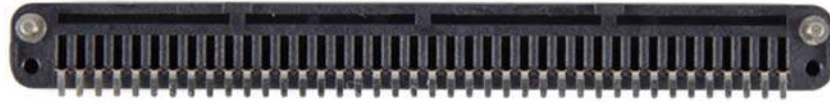

## **micro:bit connector - 90° - various colours**

### **Features**

- Application: BBC Micro :bit card edge connector
- Pitch: 1.27mm
- Pin NO.: 40pin
- Material: LCP
- Lug: Brass
- Terminal: Phosphor bronze
- Plating: Gold

**Colour**

Black

Blue

Red

Yellow