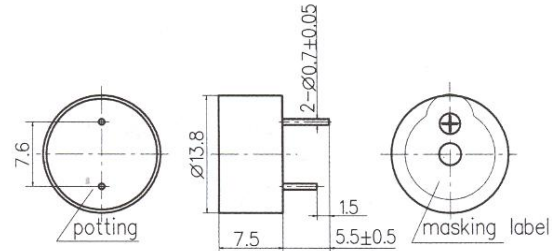

### DIMENSIONS

Type	Unit	PB-1408-1
Rated Voltage	(VDC)	12
Operating Voltage	(VDC)	3~16
Current Consumption	(mA)	≤ 7
Sound Output (Min)	(dB)	≥ 80
Resonant Frequency	(Hz)	4000±500
Operating Temp	(C)	-20~+70
Storage Temp	(C)	-30~+80
Weight	(g)	1
Dimension	mm	13.8 x H7.5
*Value applying at rated voltage		
*distance for measurement 10cm		