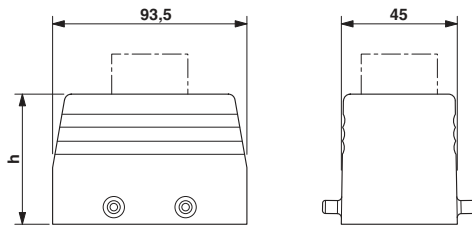

Housing - HC-B 16-TFQ-76/O1STM25S - 1645066

Drawings

Dimensioned drawing