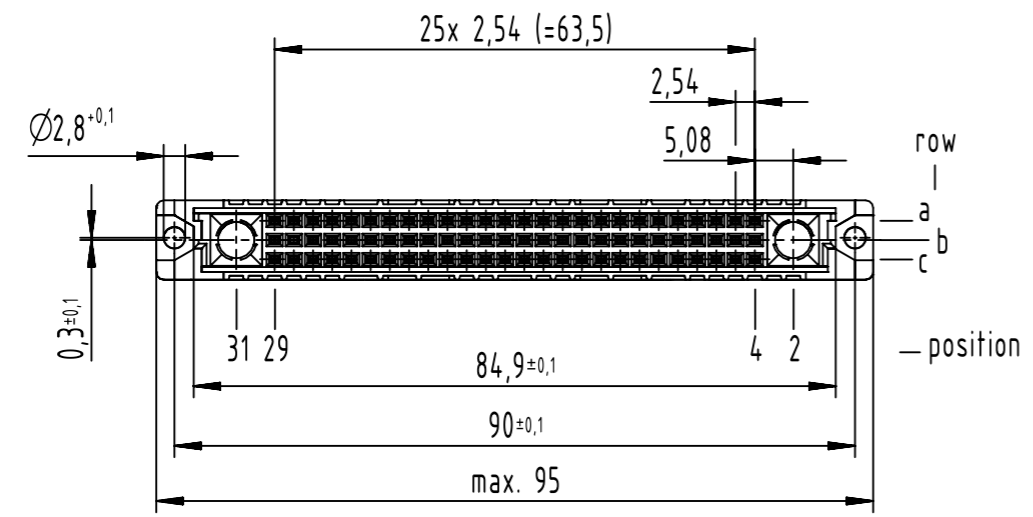

78 solder contacts
 ☒ = solder contact
 □ = position without contact

further information see product data sheet

09 03 278 6804	2
part no.	performance level

All rights reserved Department EL PD HARTING D-32339 Espelkamp	All Dimensions in mm Original Size DIN A3	Scale 1:1	Free size tol. IEC 60603-2	Ref. Sub.
	Created by STORCK	Inspected by LEHNERT	Standardisation	Date 2021-09-22
Title DIN Signal type M78+2 female solder 2.9 78-pole				Doc-Key / ECM-Nr. 100072218/UGD/065/E 50000202766
Type TB		Number 0903278X804		Rev. E
				Page 1/1