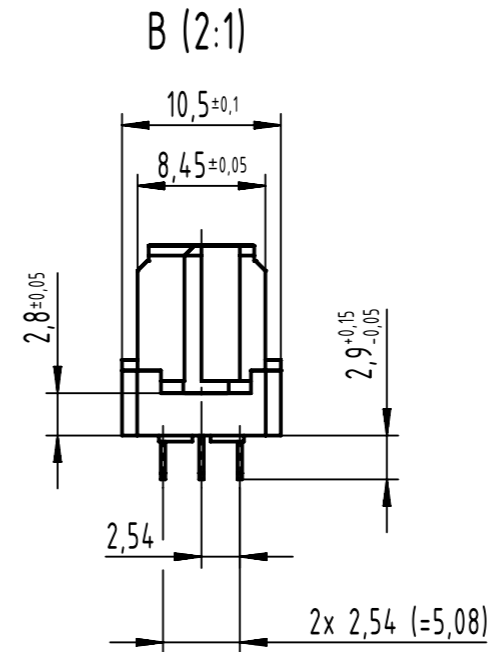

78 solder contacts
 ☒ = solder contact
 □ = position without contact

further information see product data sheet

09 03 278 6804	2
part no.	performance level

All rights reserved Department EL PD HARTING D-32339 Espelkamp	All Dimensions in mm Original Size DIN A3	Scale 1:1	Free size tol. IEC 60603-2	Ref. Sub.
	Created by STORCK	Inspected by LEHNERT	Standardisation	Date 2021-09-22
Title DIN Signal type M78+2 female solder 2.9 78-pole				Doc-Key / ECM-Nr. 100072218/UGD/065/E 50000202766
Type TB		Number 0903278X804		Rev. E
				Page 1/1