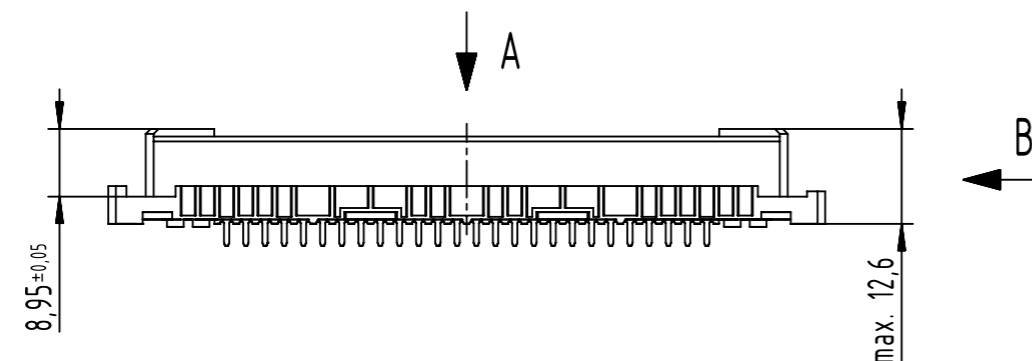

78 solder contacts
 ☒ = solder contact
 □ = position without contact

further information see product data sheet

09 03 278 6804	2
part no.	performance level

All rights reserved Department EL PD HARTING D-32339 Espelkamp	All Dimensions in mm Original Size DIN A3	Scale 1:1	Free size tol. IEC 60603-2	Ref. Sub.
	Created by STORCK	Inspected by LEHNERT	Standardisation	Date 2021-09-22
Title DIN Signal type M78+2 female solder 2.9 78-pole				Doc-Key / ECM-Nr. 100072218/UGD/065/E 50000202766
Type TB		Number 0903278X804		Rev. E
				Page 1/1