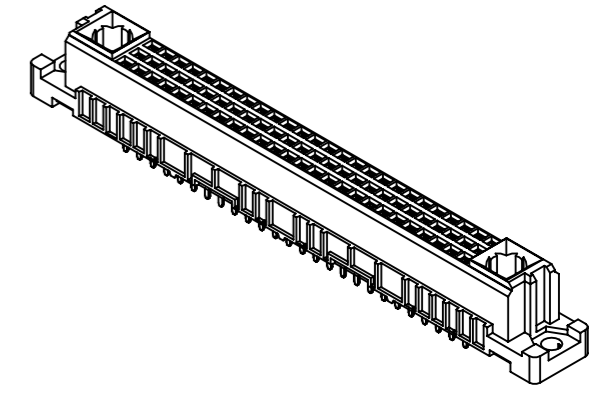

78 solder contacts
 ☒ = solder contact
 □ = position without contact

further information see product data sheet

09 03 278 6804	2
part no.	performance level

All rights reserved Department EL PD HARTING D-32339 Espelkamp	All Dimensions in mm Original Size DIN A3	Scale 1:1	Free size tol. IEC 60603-2	Ref. Sub.
	Created by STORCK	Inspected by LEHNERT	Standardisation	Date 2021-09-22
Title DIN Signal type M78+2 female solder 2.9 78-pole				Doc-Key / ECM-Nr. 100072218/UGD/065/E 50000202766
Type TB		Number 0903278X804		Rev. E
				Page 1/1