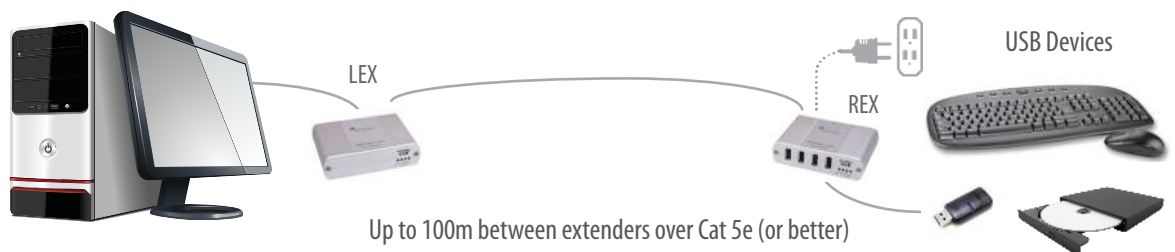

←EXTREME
USB®

Specifications subject to
change without notification.
©2013

Icron Technologies Corp.
#90-01097-A01

* Supports Category cabling with Cat 5e being the minimum recommended. Cat 6 and 7 are supported.