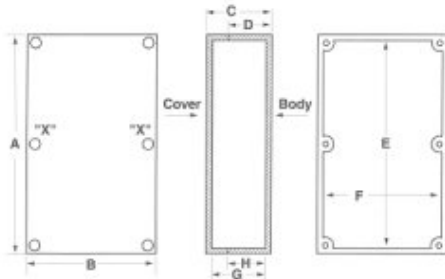

NBF-SERIES NEMA ECONOMY ENCLOSURES

Part Number and Product Details on Page 3-4

Ordering Information

- All items priced, sold and packaged in quantities of one
- Available beginning June 1, 2010
- Contact the factory for modified versions

Obsolete Product Replacement Suggestions

Obsolete Part Number	Suggested Replacement Part	Obsolete Part Number	Suggested Replacement Part	Obsolete Part Number	Suggested Replacement Part	Obsolete Part Number	Suggested Replacement Part
NBB-10220	NBF-32102	NBB-10231	NBF-32204	NBB-15258	NBF-32346	NBB-22258	NBF-32046
NBB-10221	NBF-32104	NBB-10232	NBF-32206	NBB-22220	NBF-32002	NBB-32640	NBF-32010
NBB-10222	NBF-32106	NBB-10233	NBF-32208	NBB-22221	NBF-32004	NBB-32643	NBF-32018
NBB-10223	NBF-32108	NBB-10258	NBF-32146	NBB-22222	NBF-32006	NBB-32647	NBF-32026
NBB-10230	NBF-32202	NBB-10278	NBF-32246	NBB-22223	NBF-32008	NBB-32653	NBF-32032

BUD INDUSTRIES, INC. • 4605 E. 355th Street • Willoughby,
Ohio 44094 • (440) 946-3200 • Fax (440) 951-4015
E-MAIL: saleseast@budind.com • **WEB SITE:** www.budind.com
BUD WEST • Phoenix, Arizona • (602) 870-8377 • Fax (602) 870-8477