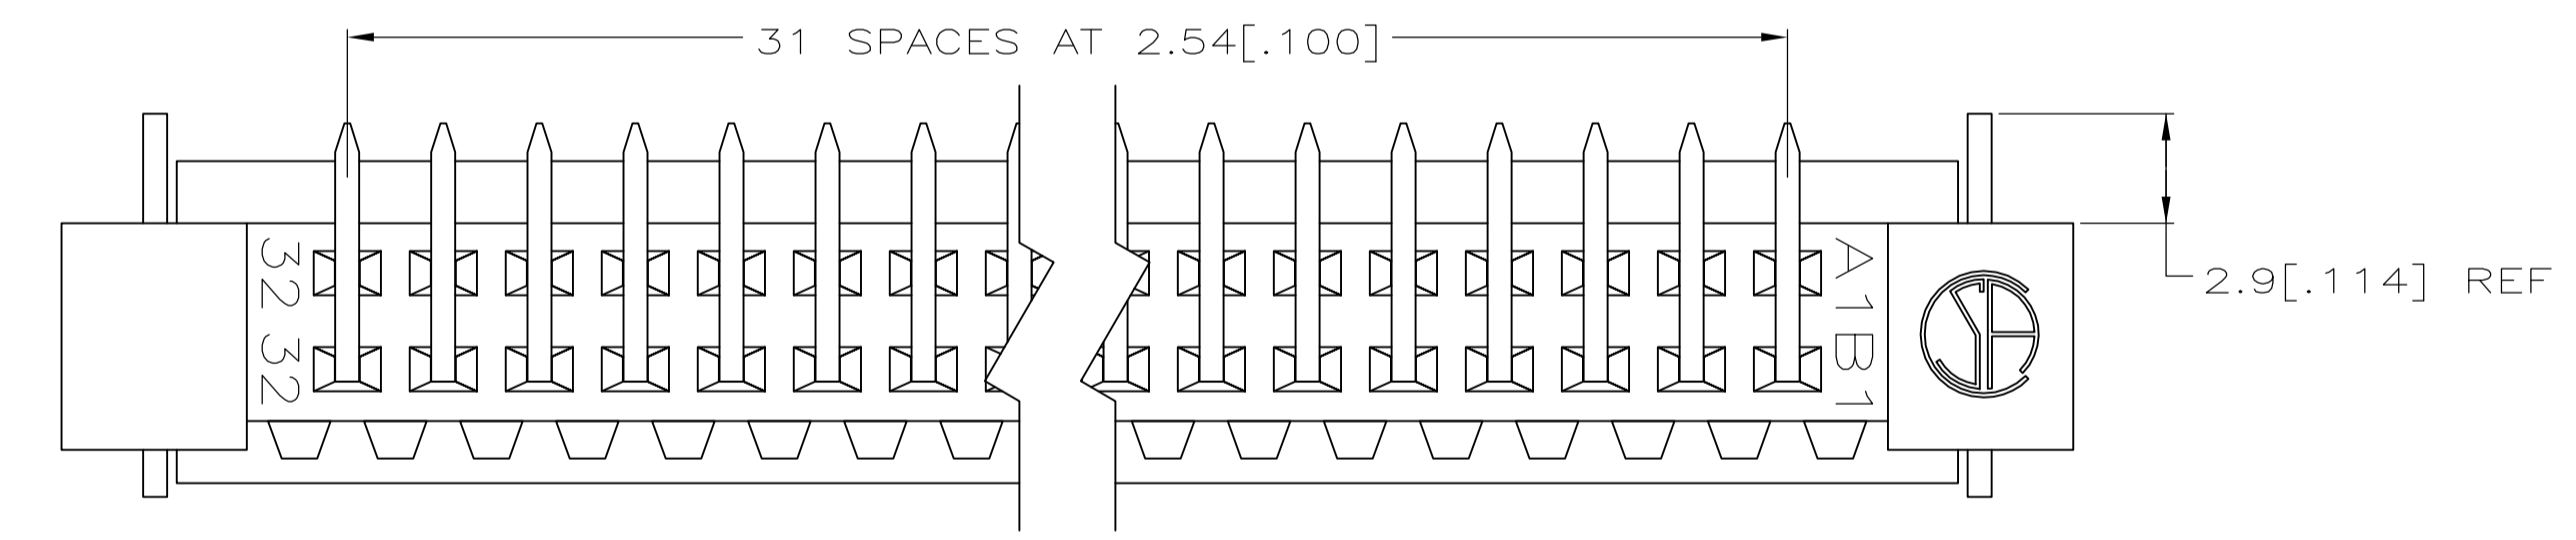

- △ HOUSING MATERIAL: GLASS-FILLED POLYMER.
- △ POST MATERIAL: COPPER ALLOY.
- △ POST FINISH: DIN 41612 CLASS 2 IN CONTACT AREA. TIN PLATE ON POSTS.
- △ MARKINGS ON THIS SIDE.
- △ RECOMMENDED HOLE SIZE FOR MANUAL APPLICATION OF CONNECTOR ONTO PC BOARD.
- △ PART NUMBER, DATE CODE MARKED THIS APPROXIMATE AREA.

PC BOARD LAYOUT  
 RECOMMENDED PC BOARD THICKNESS 1.57[.062]

1-32	X	X	64	5536385-5
POSITIONS LOADED	B	A	NO. OF LOADED POSITION	ASSY PART NUMBER

THIS DRAWING IS A CONTROLLED DOCUMENT.		DIN J. POLIGNONE OSMA505		Tyco Electronics Corporation Harrisburg, Pa 17105-3608																											
DIMENSIONS: mm [INCHES]		TOLERANCES UNLESS OTHERWISE SPECIFIED:		APVD A. SHARPE OSMA505 NAME																											
<table border="1"> <tr><td>0 PLC</td><td>± -</td></tr> <tr><td>1 PLC</td><td>± -</td></tr> <tr><td>2 PLC</td><td>± -</td></tr> <tr><td>3 PLC</td><td>± 0.13[.005]</td></tr> <tr><td>4 PLC</td><td>± -</td></tr> <tr><td>ANGLES</td><td>± -</td></tr> </table>		0 PLC	± -	1 PLC	± -	2 PLC	± -	3 PLC	± 0.13[.005]	4 PLC	± -	ANGLES	± -	<table border="1"> <tr><td>SIZE</td><td>CAGE CODE</td><td>DRAWING NO</td><td>RESTRICTED TO</td></tr> <tr><td>A1</td><td>00779</td><td>5536385</td><td>-</td></tr> </table>		SIZE	CAGE CODE	DRAWING NO	RESTRICTED TO	A1	00779	5536385	-	<table border="1"> <tr><td>SCALE</td><td>SHEET</td><td>REV</td></tr> <tr><td>5:1</td><td>1 OF 1</td><td>01</td></tr> </table>		SCALE	SHEET	REV	5:1	1 OF 1	01
0 PLC	± -																														
1 PLC	± -																														
2 PLC	± -																														
3 PLC	± 0.13[.005]																														
4 PLC	± -																														
ANGLES	± -																														
SIZE	CAGE CODE	DRAWING NO	RESTRICTED TO																												
A1	00779	5536385	-																												
SCALE	SHEET	REV																													
5:1	1 OF 1	01																													
MATERIAL △△		FINISH △		CUSTOMER DRAWING																											