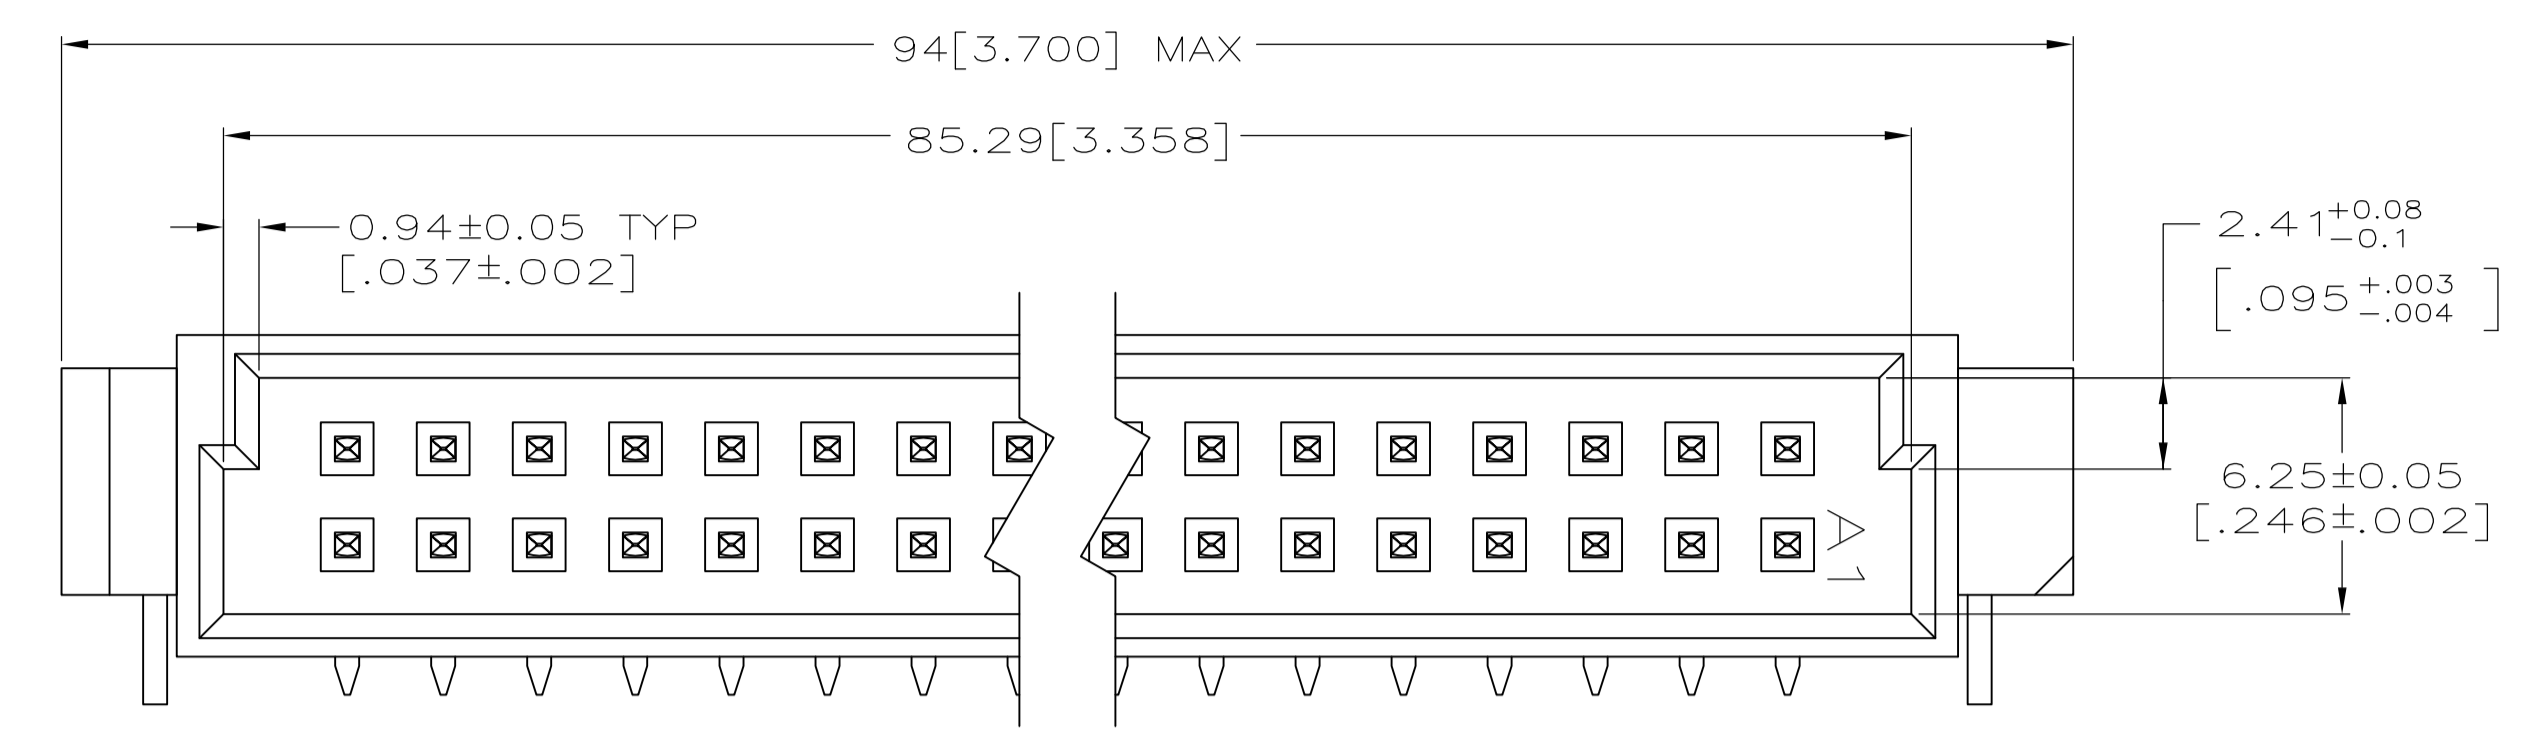

- △ HOUSING MATERIAL: GLASS-FILLED POLYMER.
- △ POST MATERIAL: COPPER ALLOY.
- △ POST FINISH: DIN 41612 CLASS 2 IN CONTACT AREA. TIN PLATE ON POSTS.
- △ MARKINGS ON THIS SIDE.
- △ RECOMMENDED HOLE SIZE FOR MANUAL APPLICATION OF CONNECTOR ONTO PC BOARD.
- △ PART NUMBER, DATE CODE MARKED THIS APPROXIMATE AREA.

PC BOARD LAYOUT  
 RECOMMENDED PC BOARD THICKNESS 1.57[.062]

1-32	X	X	64	5536385-5
POSITIONS LOADED	B	A	NO. OF LOADED POSITION	ASSY PART NUMBER

THIS DRAWING IS A CONTROLLED DOCUMENT.		DIN J. POLIGNONE OSMA505		Tyco Electronics Corporation Harrisburg, Pa 17105-3608																											
DIMENSIONS: mm [INCHES]		TOLERANCES UNLESS OTHERWISE SPECIFIED:		APVD A. SHARPE OSMA505 NAME																											
<table border="1"> <tr><td>0 PLC</td><td>± -</td></tr> <tr><td>1 PLC</td><td>± -</td></tr> <tr><td>2 PLC</td><td>± -</td></tr> <tr><td>3 PLC</td><td>± 0.13[.005]</td></tr> <tr><td>4 PLC</td><td>± -</td></tr> <tr><td>ANGLES</td><td>± -</td></tr> </table>		0 PLC	± -	1 PLC	± -	2 PLC	± -	3 PLC	± 0.13[.005]	4 PLC	± -	ANGLES	± -	<table border="1"> <tr><td>SIZE</td><td>CAGE CODE</td><td>DRAWING NO</td><td>RESTRICTED TO</td></tr> <tr><td>A1</td><td>00779</td><td>5536385</td><td>-</td></tr> </table>		SIZE	CAGE CODE	DRAWING NO	RESTRICTED TO	A1	00779	5536385	-	<table border="1"> <tr><td>SCALE</td><td>SHEET</td><td>REV</td></tr> <tr><td>5:1</td><td>1 OF 1</td><td>01</td></tr> </table>		SCALE	SHEET	REV	5:1	1 OF 1	01
0 PLC	± -																														
1 PLC	± -																														
2 PLC	± -																														
3 PLC	± 0.13[.005]																														
4 PLC	± -																														
ANGLES	± -																														
SIZE	CAGE CODE	DRAWING NO	RESTRICTED TO																												
A1	00779	5536385	-																												
SCALE	SHEET	REV																													
5:1	1 OF 1	01																													
MATERIAL △△		FINISH △		CUSTOMER DRAWING																											