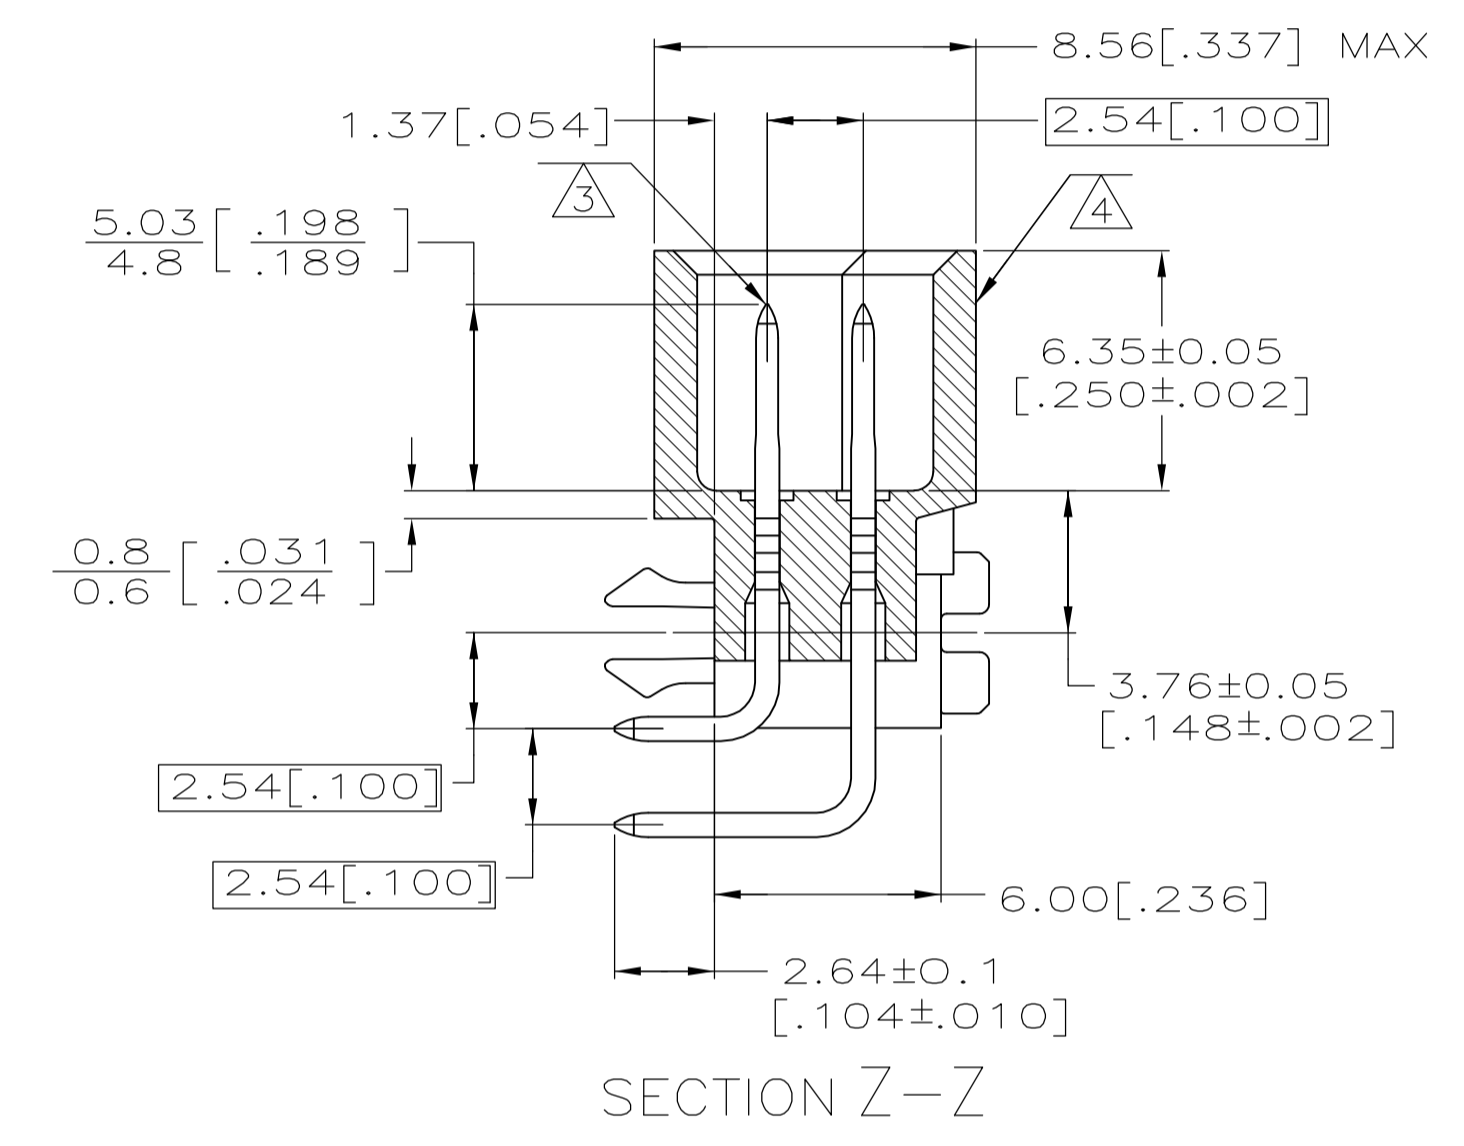

- △ HOUSING MATERIAL: GLASS-FILLED POLYMER.
- △ POST MATERIAL: COPPER ALLOY.
- △ POST FINISH: DIN 41612 CLASS 2 IN CONTACT AREA. TIN PLATE ON POSTS.
- △ MARKINGS ON THIS SIDE.
- △ RECOMMENDED HOLE SIZE FOR MANUAL APPLICATION OF CONNECTOR ONTO PC BOARD.
- △ PART NUMBER, DATE CODE MARKED THIS APPROXIMATE AREA.

PC BOARD LAYOUT  
 RECOMMENDED PC BOARD THICKNESS 1.57[.062]

1-32	X	X	64	5536385-5
POSITIONS LOADED	B	A	NO. OF LOADED POSITION	ASSY PART NUMBER

THIS DRAWING IS A CONTROLLED DOCUMENT.		DIN J. POLIGNONE OSMA505		Tyco Electronics Corporation Harrisburg, Pa 17105-3608																											
DIMENSIONS: mm [INCHES]		TOLERANCES UNLESS OTHERWISE SPECIFIED:		APVD A. SHARPE OSMA505 NAME																											
<table border="1"> <tr><td>0 PLC</td><td>± -</td></tr> <tr><td>1 PLC</td><td>± -</td></tr> <tr><td>2 PLC</td><td>± -</td></tr> <tr><td>3 PLC</td><td>± 0.13[.005]</td></tr> <tr><td>4 PLC</td><td>± -</td></tr> <tr><td>ANGLES</td><td>± -</td></tr> </table>		0 PLC	± -	1 PLC	± -	2 PLC	± -	3 PLC	± 0.13[.005]	4 PLC	± -	ANGLES	± -	<table border="1"> <tr><td>SIZE</td><td>CAGE CODE</td><td>DRAWING NO</td><td>RESTRICTED TO</td></tr> <tr><td>A1</td><td>00779</td><td>5536385</td><td>-</td></tr> </table>		SIZE	CAGE CODE	DRAWING NO	RESTRICTED TO	A1	00779	5536385	-	<table border="1"> <tr><td>SCALE</td><td>SHEET</td><td>REV</td></tr> <tr><td>5:1</td><td>1 OF 1</td><td>01</td></tr> </table>		SCALE	SHEET	REV	5:1	1 OF 1	01
0 PLC	± -																														
1 PLC	± -																														
2 PLC	± -																														
3 PLC	± 0.13[.005]																														
4 PLC	± -																														
ANGLES	± -																														
SIZE	CAGE CODE	DRAWING NO	RESTRICTED TO																												
A1	00779	5536385	-																												
SCALE	SHEET	REV																													
5:1	1 OF 1	01																													
MATERIAL △△		FINISH △		CUSTOMER DRAWING																											