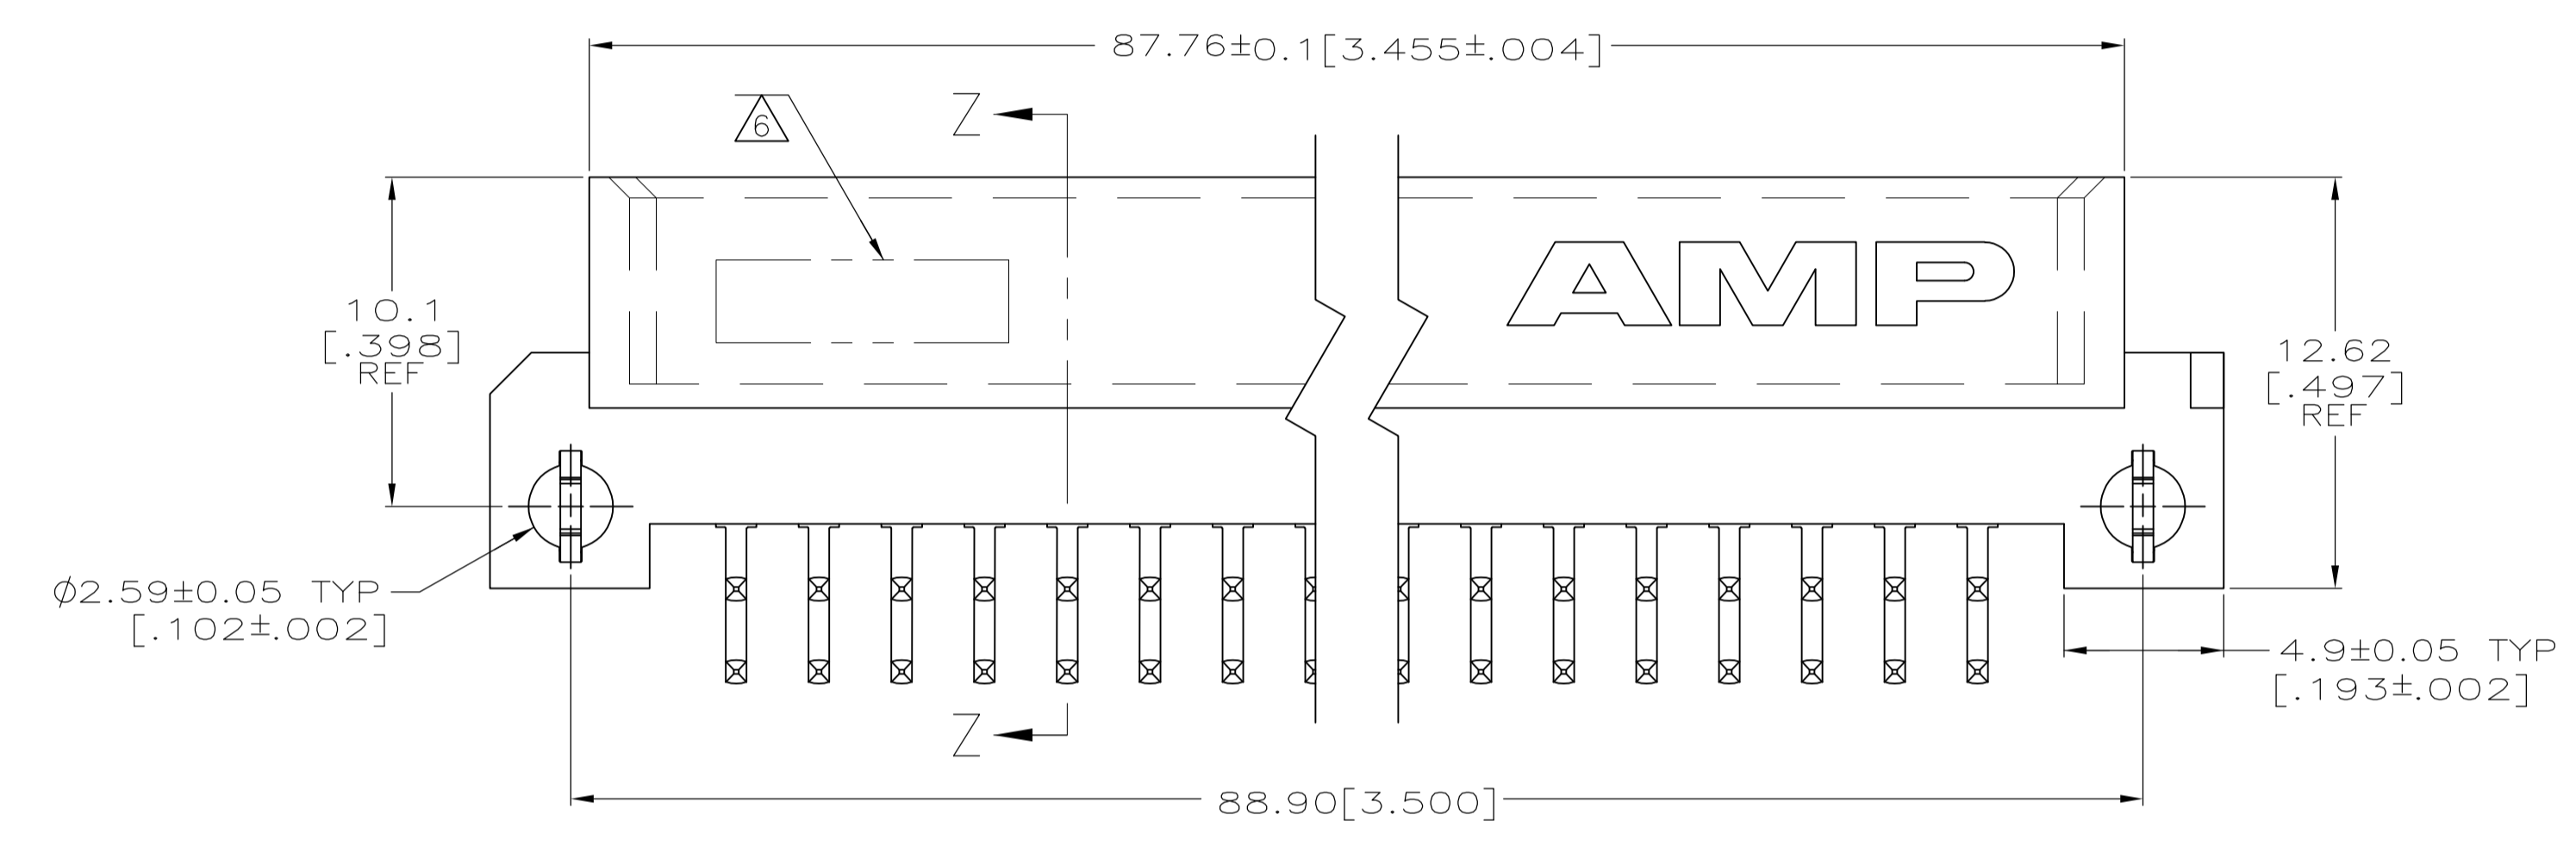

- △ HOUSING MATERIAL: GLASS-FILLED POLYMER.
- △ POST MATERIAL: COPPER ALLOY.
- △ POST FINISH: DIN 41612 CLASS 2 IN CONTACT AREA. TIN PLATE ON POSTS.
- △ MARKINGS ON THIS SIDE.
- △ RECOMMENDED HOLE SIZE FOR MANUAL APPLICATION OF CONNECTOR ONTO PC BOARD.
- △ PART NUMBER, DATE CODE MARKED THIS APPROXIMATE AREA.

PC BOARD LAYOUT  
 RECOMMENDED PC BOARD THICKNESS 1.57[.062]

1-32	X	X	64	5536385-5
POSITIONS LOADED	B	A	NO. OF LOADED POSITION	ASSY PART NUMBER

THIS DRAWING IS A CONTROLLED DOCUMENT.		DIN J. POLIGNONE OSMA505		Tyco Electronics Corporation Harrisburg, Pa 17105-3608																											
DIMENSIONS: mm [INCHES]		TOLERANCES UNLESS OTHERWISE SPECIFIED:		APVD A. SHARPE OSMA505 NAME																											
<table border="1"> <tr><td>0 PLC</td><td>± -</td></tr> <tr><td>1 PLC</td><td>± -</td></tr> <tr><td>2 PLC</td><td>± -</td></tr> <tr><td>3 PLC</td><td>± 0.13[.005]</td></tr> <tr><td>4 PLC</td><td>± -</td></tr> <tr><td>ANGLES</td><td>± -</td></tr> </table>		0 PLC	± -	1 PLC	± -	2 PLC	± -	3 PLC	± 0.13[.005]	4 PLC	± -	ANGLES	± -	<table border="1"> <tr><td>SIZE</td><td>CAGE CODE</td><td>DRAWING NO</td><td>RESTRICTED TO</td></tr> <tr><td>A1</td><td>00779</td><td>5536385</td><td>-</td></tr> </table>		SIZE	CAGE CODE	DRAWING NO	RESTRICTED TO	A1	00779	5536385	-	<table border="1"> <tr><td>SCALE</td><td>SHEET</td><td>REV</td></tr> <tr><td>5:1</td><td>1 OF 1</td><td>01</td></tr> </table>		SCALE	SHEET	REV	5:1	1 OF 1	01
0 PLC	± -																														
1 PLC	± -																														
2 PLC	± -																														
3 PLC	± 0.13[.005]																														
4 PLC	± -																														
ANGLES	± -																														
SIZE	CAGE CODE	DRAWING NO	RESTRICTED TO																												
A1	00779	5536385	-																												
SCALE	SHEET	REV																													
5:1	1 OF 1	01																													
MATERIAL △△		FINISH △		CUSTOMER DRAWING																											