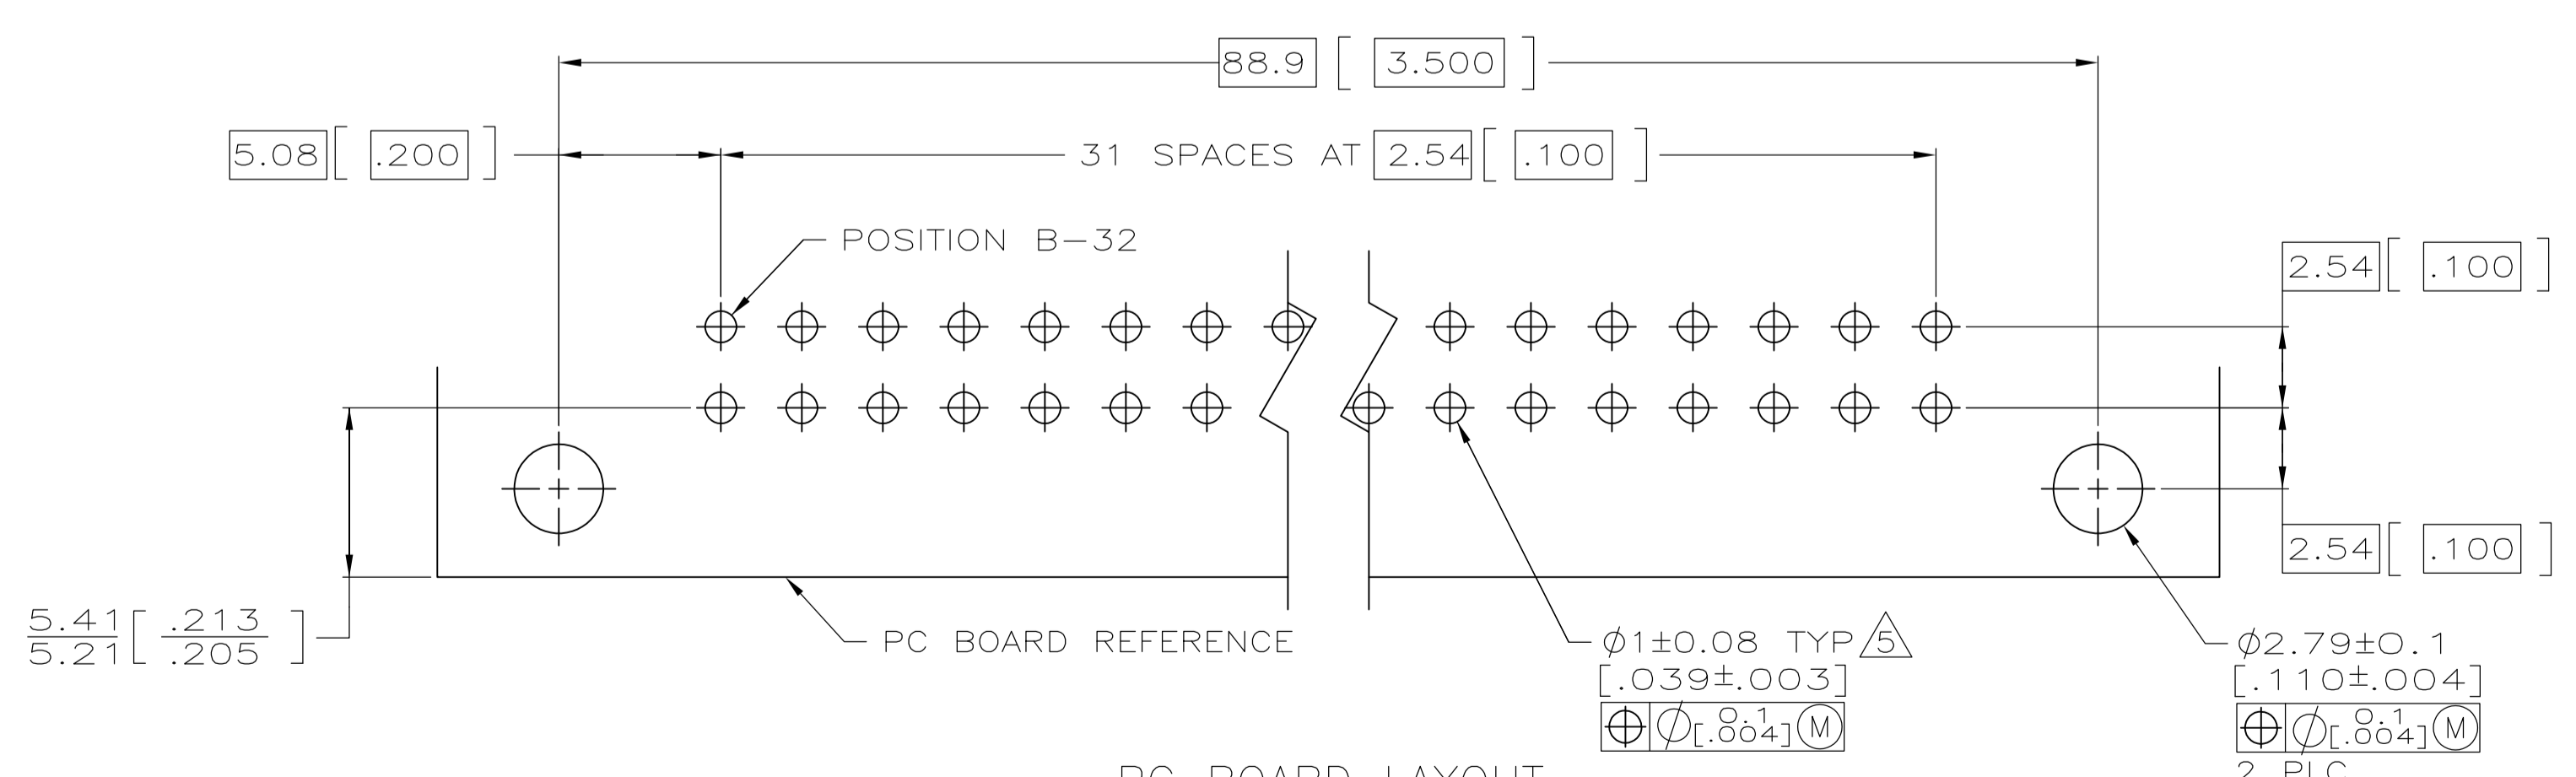

- △ HOUSING MATERIAL: GLASS-FILLED POLYMER.
- △ POST MATERIAL: COPPER ALLOY.
- △ POST FINISH: DIN 41612 CLASS 2 IN CONTACT AREA. TIN PLATE ON POSTS.
- △ MARKINGS ON THIS SIDE.
- △ RECOMMENDED HOLE SIZE FOR MANUAL APPLICATION OF CONNECTOR ONTO PC BOARD.
- △ PART NUMBER, DATE CODE MARKED THIS APPROXIMATE AREA.

PC BOARD LAYOUT  
 RECOMMENDED PC BOARD THICKNESS 1.57[.062]

1-32	X	X	64	5536385-5
POSITIONS LOADED	B	A	NO. OF LOADED POSITION	ASSY PART NUMBER

THIS DRAWING IS A CONTROLLED DOCUMENT.		DIN J. POLIGNONE OSMA505		Tyco Electronics Corporation Harrisburg, Pa 17105-3608																											
DIMENSIONS: mm [INCHES]		TOLERANCES UNLESS OTHERWISE SPECIFIED:		APVD A. SHARPE OSMA505 NAME																											
<table border="1"> <tr><td>0 PLC</td><td>± -</td></tr> <tr><td>1 PLC</td><td>± -</td></tr> <tr><td>2 PLC</td><td>± -</td></tr> <tr><td>3 PLC</td><td>± 0.13[.005]</td></tr> <tr><td>4 PLC</td><td>± -</td></tr> <tr><td>ANGLES</td><td>± -</td></tr> </table>		0 PLC	± -	1 PLC	± -	2 PLC	± -	3 PLC	± 0.13[.005]	4 PLC	± -	ANGLES	± -	<table border="1"> <tr><td>SIZE</td><td>CAGE CODE</td><td>DRAWING NO</td><td>RESTRICTED TO</td></tr> <tr><td>A1</td><td>00779</td><td>5536385</td><td>-</td></tr> </table>		SIZE	CAGE CODE	DRAWING NO	RESTRICTED TO	A1	00779	5536385	-	<table border="1"> <tr><td>SCALE</td><td>SHEET</td><td>REV</td></tr> <tr><td>5:1</td><td>1 OF 1</td><td>01</td></tr> </table>		SCALE	SHEET	REV	5:1	1 OF 1	01
0 PLC	± -																														
1 PLC	± -																														
2 PLC	± -																														
3 PLC	± 0.13[.005]																														
4 PLC	± -																														
ANGLES	± -																														
SIZE	CAGE CODE	DRAWING NO	RESTRICTED TO																												
A1	00779	5536385	-																												
SCALE	SHEET	REV																													
5:1	1 OF 1	01																													
MATERIAL △△		FINISH △		CUSTOMER DRAWING																											