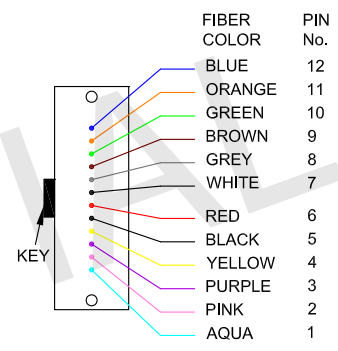

POLARITY B		
FIBER MAPPING		
KEY UP		KEY UP
A		B
1	BLUE	12
2	ORANGE	11
3	GREEN	10
4	BROWN	9
5	GREY	8
6	WHITE	7
7	RED	6
8	BLACK	5
9	YELLOW	4
10	PURPLE	3
11	PINK	2
12	AQUA	1

SPECIFICATION:

- CONNECTOR A : 12F MPO/APC FEMALE
- CONNECTOR B : 12F MPO/APC FEMALE
- CABLE TYPE : 12 STRANDS CABLE, SM 9/125(OS2), ROUND 3.0mm LSZH JACKET.
- JACKET COLOR : YELLOW
- WAVELENGTH : 1550nm
- INSERTION LOSS : ≤0.70dB
- RETURN LOSS : ≥55dB

Part Number: C50-3122-xxFT
 Description: w-Ignite™ Fiber Cable, 12F MPO/APC Female-Female, Polarity B, SM 3mm 12F Yellow LSZH Jacket, xx Feet.