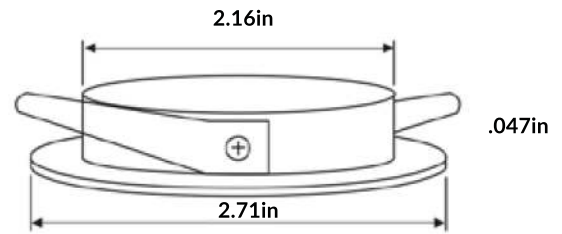

# Soft Puck

round trim | surface-recess mount | dimmable

SRP-04R puck light - round trim

SIZE	W 2.72in	H 0.47in		
CUTOUT	2.17in diameter			
WEIGHT	0.2 lbs			
LEAD	34in long			
COLOR	<b>WW</b>	warm white	3000 K	330 lum *lumen
FINISHES	<b>W</b>	white		
VOLTAGE	12V DC			
CURRENT	0.33 amps			
WATTAGE	4W			
MOUNTING	spring clips or screws (included)			
VIEWING	120° angle			