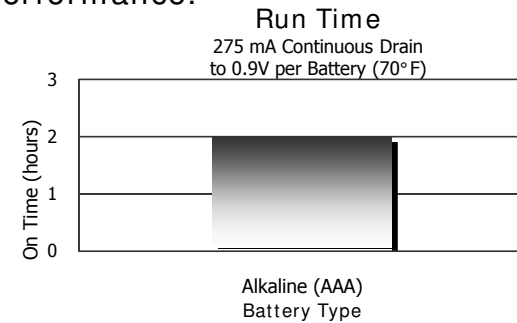

P211

Product Detail:

Designation: Eveready Penlight
Model: P211
Color: Black
Power Source: Two "AAA"
ANSI / NEDA: 24 Series
Lamp: TI-3/4
Lamp Rating: 2.4V, 0.275A
Lamp Life: 10 Hours
Lamp Output: 5.5 Lumens
Typical Weight: 8.8 grams (0.3 oz.)
(without batteries)
Dimensions (in.): 5.40 x 0.75

Performance: