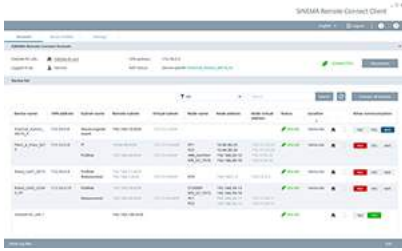

SINEMA RC UMC license; Activation of the connection to a UMC server for central user administration.

last modified:

6/30/2021