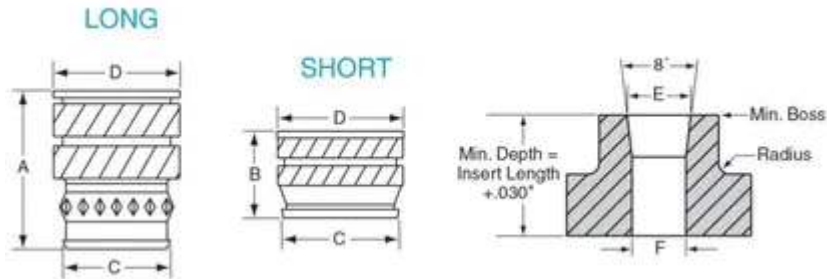

3824X375H

B	0.375 in
Boss Size	1.08 in
Brand	RAF
C	0.532 in
D	0.563 in
F	0.523 in
Finish	None
Length E	0.54 in
Material	Brass
Series	H
Thread Size	3/8-24

PRODUCT OPTIONS

Finish
None
Black Oxide (25)
Bright Dip (13)
Bright Tin over Copper Flash (14)
Cad Plate - Clear Chromate (2)
Cad Plate - Clear Chromate - Commercial

(1)
Cad Plate - Yellow Chromate (3)
Chrome - Bright (10)
Chrome - Satin (11)
Chrome over Nickel (4)
Electro Tin (16)
Electro Tin - Nickel Undercoat (44)
Electro Tin - Solder 60/40 (27)
Hot Tin Dip (15)
Nickel (5)
Nickel - Ductile (37)
Zinc - Black (42)
Zinc - Blue (43)
Zinc - Clear Chromate (12)
Zinc - Yellow Chromate (28)