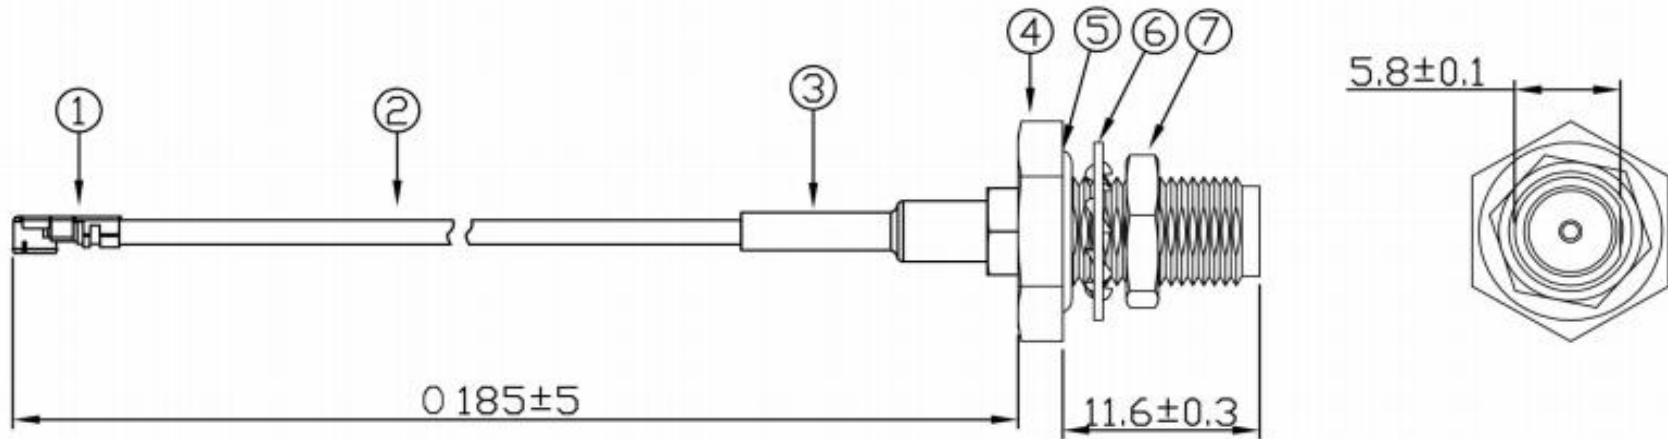

Zhejiang JC Antenna Co.,Ltd

REV	DESCRIPTION	DATE
A	SMA female+RF1.13(185)+Ipex	2022-12-20

7	Nut	1PCS	1.05.050.0099
6	Washer	1PCS	
5	O Ring	1PCS	
4	SMA Female bulkhead	1PCS	
3	Tube	1PCS	1.07.07M.0133
2	1.13 Cable	185mm	1.05.05J.0043
1	Ipex	1PCS	
S/N	Name	Qty	P/N

DRAWN BY	Xuegang Zhou	UNIT	mm
CHECKED BY	ChaoYu	SCALE	/
APPROVED BY	Shengming Fu	PAGE	1
Drawing No.	SMAIPEX1859001		