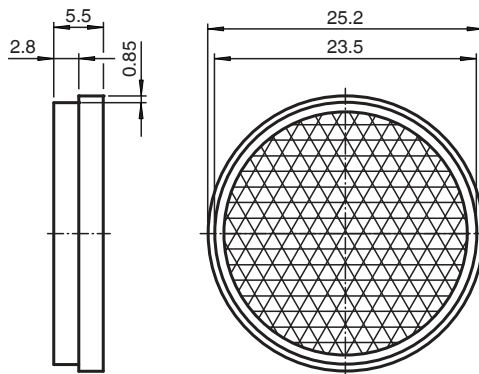

Reflector REF-A25

- Self-adhesive for simple installation

Reflector, round \varnothing 25 mm, self-adhesive

Dimensions

Technical Data

General specifications

Construction type circular

Ambient conditions

Ambient temperature -20 ... 85 °C (-4 ... 185 °F)

Mechanical specifications

Material PMMA/ABS

Dimensions Diameter: 25 mm

Mounting self-adhesive