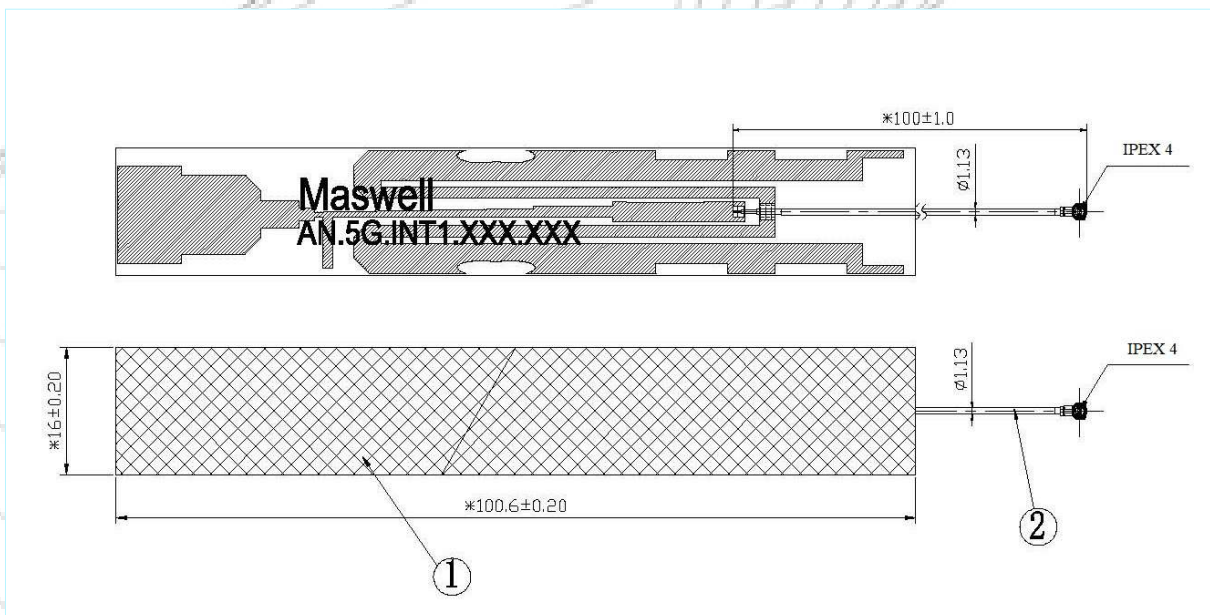

Maswell 5G Internal Antenna Mini-profile

AN.5G.INT1.100.IP4

Mechanical dimension

Maswell 5G Internal Antenna Mini-profile

AN.5G.INT1.100.IP4

Specifications

Item	Specifications	
5G Antenna	Center Frequency	800MHz ~6000MHz
	Gain	2.5dBi (Max)
	Efficiency	>50%
Mechanical	Dimension	113mm*16mm
	Material	FPC
	Cable Type	RF1.13
	Cable Length	10cm
	Connector	IPEX4

Maswell 5G Internal Antenna Mini-profile

AN.5G.INT1.100.IP4

S11

Maswell 5G Internal Antenna Mini-profile

AN.5G.INT1.100.IP4

VSWR

Maswell 5G Internal Antenna Mini-profile

Pattern