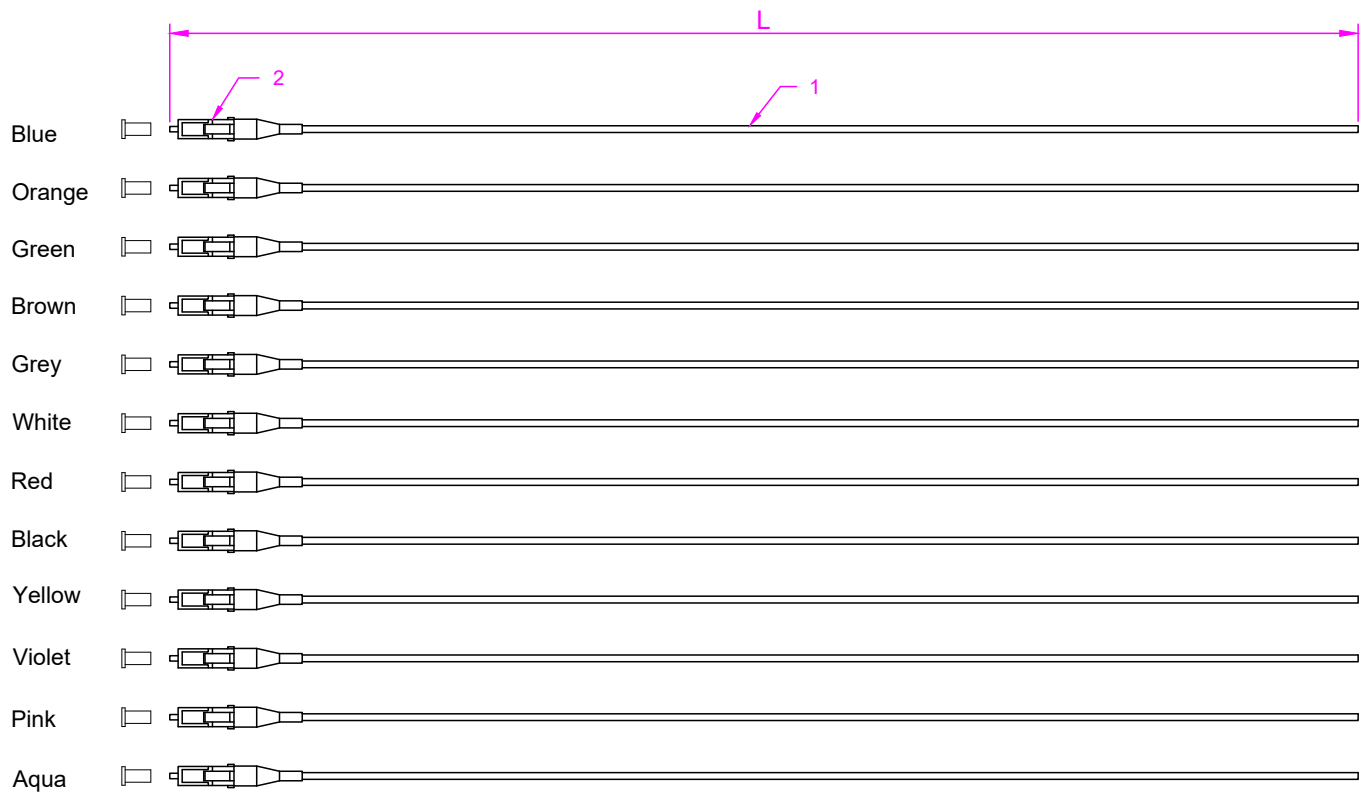

REV	MODIFICATION	UPDATE DATE	SIGNATURE

Cable Length	Tolerance
Cable Length<1M	5cm
1M≤Cable Length<15M	10cm
15M≤Cable Length<30M	15cm
Cable Length≥30M	Cable Length*1%

Technical requirements:
 1.Performance requirements:
 Insertion loss: IL≤0.2dB
 Return loss: RL≥60dB
 2.Fiber optic connectors meet IEC 61754,YDT1272 standards
 3.Optical fiber cable in line with IEC60793-1, IEC 60794 standards
 4.Fiber optic jumper complies with IEC 61300,GR-326, TIA/EIA568-B standards

Requirements Of Cable					
Cable Type				Fiber Type	G657A1
Cable Diameter	0.9mm	Attenuation	@1310nm ≤0.32dB/km		
Cable Material	PVC		@1550nm ≤0.18dB/km		
Tensile Strength	Long Term	3 N	Crush Resistance	Long Term	/
	Short Term	6 N		Short Term	/
Bending Radius	Static	3.0mm	Temperature Range	Storage Temperature	-20℃ ~ +70℃
	Dynamic	5.0mm		Operating Temperature	-20℃ ~ +70℃

2	12	LC/APC SM 0.9mm Simplex Connector(Green Housing Green Boot)	
1	A/R	∅:0.9mm ,Singlemode 9/125 G657A1,Tight Buffer,Simplex,Fiber Optic Cable,Corning Fiber,PVC,12 Colors	
ITEM	QTY	P/N	SPECIFICATIONS

	DRAW	DATE	29-09-2021	TITLE: Pigtail LC/APC Simplex 0.9mm Singlemode 12 Fiber			
	CHECK	<i>lihuankuan</i>	APPROVED	CUSTOMER NO	DWG NO	FJ9LCAX-12FR-XXM-900	REV