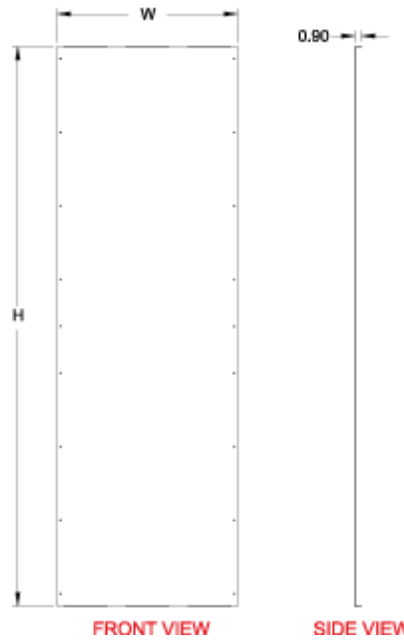

Quality Products. Service Excellence.

Side Mounting Barrier Panels *HMESBP Series*

- Sold individually
- Formed 14 gauge galvanized steel unpainted
- Mounts directly to frame
- Full height and depth panel creating a full barrier between cells
- No provision for depth grid straps or 19" mounting rails
- Can be used as a mounting surface

Part No.	Overall		For use with Cabinet	
	Height	Width	Height	Depth
HSBP145	1293	375	1400	500
HSBP146	1293	475	1400	600
HSBP148	1293	675	1400	800
HSBP165	1493	375	1600	500
HSBP166	1493	475	1600	600
HSBP168	1493	675	1600	800
HSBP184	1693	275	1800	400
HSBP185	1693	375	1800	500
HSBP186	1693	475	1800	600
HSBP188	1693	675	1800	800
HSBP204	1893	275	2000	400
HSBP205	1893	375	2000	500
HSBP206	1893	475	2000	600
HSBP208	1893	675	2000	800
HSBP225	2093	375	2200	500
HSBP226	2093	475	2200	600
HSBP228	2093	675	2200	800