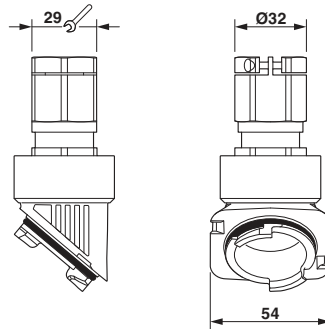

#### Dimensions

Wrench size, union nut	29 mm
Wrench size, support	29 mm
External cable diameter	9 mm ... 17 mm

# Cable gland - HC-B-GTRS-M25-ER-AL - 1414657

Dimensional drawing

Dimensional drawing