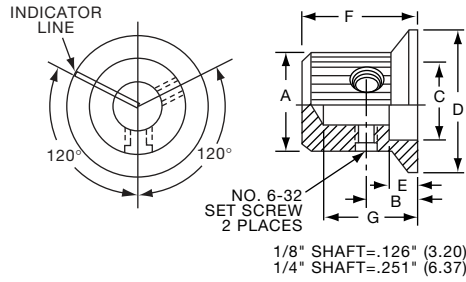

Knobs, Machined Aluminum

KLNS SERIES

Tyco Straight Knurl with Indicator Line on Top, Side and Skirt									
Electronics	Alcoswitch	Color	A	B	C	D	E	F	G
1-1437622-6	KLNS500A1/8	Natural	.500(12.7)	.280(7.11)	.380(9.65)	.750(19.0)	.160(4.07)	.630(16.0)	.510(13.0)
1-1437622-5	KLNS500A1/4	Natural	.500(12.7)	.280(7.11)	.380(9.65)	.750(19.0)	.160(4.07)	.630(16.0)	.510(13.0)
1-1437622-8	KLNS500B1/8	Black	.500(12.7)	.280(7.11)	.380(9.65)	.750(19.0)	.160(4.07)	.630(16.0)	.510(13.0)
1-1437622-7	KLNS500B1/4	Black	.500(12.7)	.280(7.11)	.380(9.65)	.750(19.0)	.160(4.07)	.630(16.0)	.510(13.0)
2-1437622-0	KLNS700A1/4	Natural	.750(19.0)	.280(7.11)	.590(14.9)	1.13(28.7)	.160(4.07)	.630(16.0)	.510(13.0)
2-1437622-1	KLNS700B1/4	Black	.750(19.0)	.280(7.11)	.590(14.9)	1.13(28.7)	.160(4.07)	.630(16.0)	.510(13.0)
2-1437622-2	KLNS900A1/4	Natural	.940(23.9)	.280(7.11)	.710(18.0)	1.40(35.5)	.160(4.07)	.630(16.0)	.510(13.0)
2-1437622-3	KLNS900B1/4	Black	.940(23.9)	.280(7.11)	.710(18.0)	1.40(35.5)	.160(4.07)	.630(16.0)	.510(13.0)

KN SERIES

NO. 6-32 SET SCREW 2 PLACES
1/8" SHAFT=.126" (3.20)
1/4" SHAFT=.251" (6.38)

ARROW INDICATOR

Tyco Straight Knurl with Arrowhead Indicator										
Electronics	Alcoswitch	Color	A	B	C	D	E	F	G	
5-1437622-1	KN501A1/8	Natural	.500(12.7)	.445(11.3)	.374(9.50)	.445(11.3)	.625(15.9)	.512(13.0)	.456(11.58)	
5-1437622-0	KN501A1/4	Natural	.500(12.7)	.445(11.3)	.374(9.50)	.445(11.3)	.625(15.9)	.512(13.0)	.456(11.58)	
5-1437622-3	KN501B1/8	Black	.500(12.7)	.445(11.3)	.374(9.50)	.445(11.3)	.625(15.9)	.512(13.0)	.456(11.58)	
5-1437622-2	KN501B1/4	Black	.500(12.7)	.445(11.3)	.374(9.50)	.445(11.3)	.625(15.9)	.512(13.0)	.456(11.58)	
6-1437622-2	KN701A1/4	Natural	.750(19.1)	.695(17.7)	.590(15.0)	.695(17.7)	.625(15.9)	.512(13.0)	.456(11.58)	
6-1437622-3	KN701B1/4	Black	.750(19.1)	.695(17.7)	.590(15.0)	.695(17.7)	.625(15.9)	.512(13.0)	.456(11.58)	
Two Toned			Body-Top							
5-1437622-5	KN501BA1/8	Blk. - Ntl.	.500(12.7)	.445(11.3)	.374(9.50)	.445(11.3)	.625(15.9)	.512(13.0)	.456(11.58)	
5-1437622-4	KN501BA1/4	Blk. - Ntl.	.500(12.7)	.445(11.3)	.374(9.50)	.445(11.3)	.625(15.9)	.512(13.0)	.456(11.58)	
6-1437622-5	KN701BA1/8	Blk. - Ntl.	.750(19.1)	.695(17.7)	.590(15.0)	.695(17.7)	.625(15.9)	.512(13.0)	.456(11.58)	
6-1437622-4	KN701BA1/4	Blk. - Ntl.	.750(19.1)	.695(17.7)	.590(15.0)	.695(17.7)	.625(15.9)	.512(13.0)	.456(11.58)