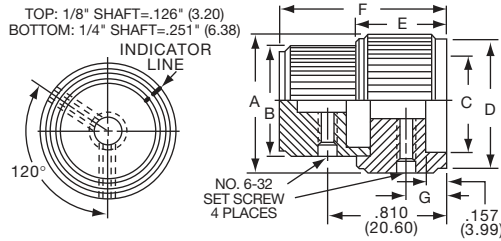

Knobs, Machined Aluminum