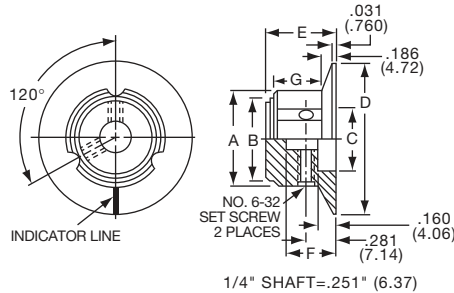

Tyco		3 Flute Design with Aluminum Skirt and Indicator Line							
Electronics	Alcoswitch	Color	A	B	C	D	E	F	G
1437623-3	KS500A1/8	Natural	.500(12.7)	.430(10.9)	.360(9.14)	.750(19.1)	.620(15.8)	.510(13.0)	.430(10.9)
1437623-2	KS500A1/4	Natural	.500(12.7)	.430(10.9)	.360(9.14)	.750(19.1)	.620(15.8)	.510(13.0)	.430(10.9)
1437623-5	KS500B1/8	Black	.500(12.7)	.430(10.9)	.360(9.14)	.750(19.1)	.620(15.8)	.510(13.0)	.430(10.9)
1437623-4	KS500B1/4	Black	.500(12.7)	.430(10.9)	.360(9.14)	.750(19.1)	.620(15.8)	.510(13.0)	.430(10.9)
1437623-6	KS700A1/4	Natural	.750(19.0)	.650(16.5)	.590(14.9)	1.12(28.4)	.620(15.8)	.510(13.0)	.430(10.9)
1437623-7	KS700B1/4	Black	.750(19.0)	.650(16.5)	.590(14.9)	1.12(28.4)	.620(15.8)	.510(13.0)	.430(10.9)
1437623-8	KS900A1/4	Natural	.940(23.9)	.820(20.8)	.710(18.0)	1.40(35.6)	.620(15.8)	.510(13.0)	.430(10.9)
1437623-9	KS900B1/4	Black	.940(23.9)	.820(20.8)	.710(18.0)	1.40(35.6)	.620(15.8)	.510(13.0)	.430(10.9)

K
Series

K10