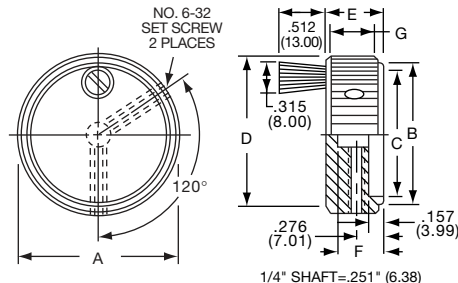

KN SERIES

KN500A1/4

KN900BA1/4

KN SERIES

KN1755BS1/4

Straight Knurl with "Crank" Spinner									
Tyco Electronics	Alcoswitch	Color Body-Top/Spin	A	B	C	D	E	F	G
4-1437622-1	KN1755AS1/4	Natural	1.76(44.7)	1.56(39.5)	.138(35.0)	1.65(41.8)	.630(16.0)	.512(13.0)	.492(12.5)
	KN1755BS1/4	Black	1.76(44.7)	1.56(39.5)	.138(35.0)	1.65(41.8)	.630(16.0)	.512(13.0)	.492(12.5)
3-1437622-9	KN1755ABS1/4	Ntl.-Blk./Blk.	1.76(44.7)	1.56(39.5)	1.38(35.0)	1.65(41.8)	.630(16.0)	.512(13.0)	.492(12.5)
4-1437622-0	KN1755BAS1/4	Blk.-Ntl. Blk.	1.76(44.7)	1.56(39.5)	1.38(35.0)	1.65(41.8)	.630(16.0)	.512(13.0)	.492(12.5)