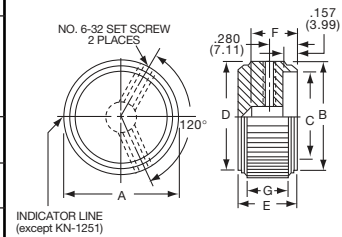

Knobs, Machined Aluminum

KN SERIES

Concentric Set with Straight Knurl with Indicator Lines									
Tyco Electronics	Alcoswitch	Color	A	B	C	D	E	F	G
5-1437622-6	KN5700A1/4	Natural	.750(19.1)	.500(12.7)	.590(15.0)	.700(17.8)	.625(15.9)	1.16(29.5)	.281(7.14)
5-1437622-7	KN5700B1/4	Black	.750(19.1)	.500(12.7)	.590(15.0)	.700(17.8)	.625(15.9)	1.16(29.5)	.281(7.14)

Straight Knurl with & without Indicator Line Diameter Dimensions