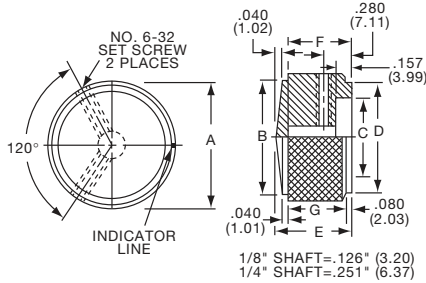

Knobs, Machined Aluminum

KD SERIES

		Tyco Diamond Knurl with Indicator Line							
Electronics	Alcoswitch	Color	A	B	C	D	E	F	G
7-1437621-1	KD500A1/8	Natural	.500(12.7)	.430(10.9)	.380(9.65)	.430(10.9)	.630(16.0)	.510(13.0)	.470(11.9)
7-1437621-0	KD500A1/4	Natural	.500(12.7)	.430(10.9)	.380(9.65)	.430(10.9)	.630(16.0)	.510(13.0)	.470(11.9)
7-1437621-3	KD500B1/8	Black	.500(12.7)	.430(10.9)	.380(9.65)	.430(10.9)	.630(16.0)	.510(13.0)	.470(11.9)
7-1437621-2	KD500B1/4	Black	.500(12.7)	.430(10.9)	.380(9.65)	.430(10.9)	.630(16.0)	.510(13.0)	.470(11.9)
7-1437621-4	KD700A1/4	Natural	.750(19.1)	.660(16.8)	.590(15.0)	.660(16.8)	.630(16.0)	.510(13.0)	.470(11.9)
7-1437621-5	KD700B1/4	Black	.750(19.1)	.660(16.8)	.590(15.0)	.660(16.8)	.630(16.0)	.510(13.0)	.470(11.9)
7-1437621-6	KD900A1/4	Natural	.940(23.9)	.820(20.8)	.710(18.0)	.820(20.8)	.630(16.0)	.510(13.0)	.470(11.9)
7-1437621-7	KD900B1/4	Black	.940(23.9)	.820(20.8)	.710(18.0)	.820(20.8)	.630(16.0)	.510(13.0)	.470(11.9)
6-1437621-8	KD1250A1/4	Natural	1.25(31.8)	1.11(28.2)	.980(24.9)	1.11(28.2)	.750(19.1)	.630(16.0)	.590(15.0)
6-1437621-9	KD1250B1/4	Black	1.25(31.8)	1.11(28.2)	.980(24.9)	1.11(28.2)	.750(19.1)	.630(16.0)	.590(15.0)

KE SERIES