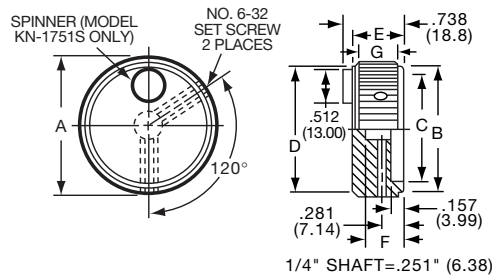

KN SERIES

Tyco Straight Knurl with & without "Fingertip" Spinner										
Electronics	Alcoswitch	Color	A	B	C	D	E	F	G	
Less Indicator										
3-1437622-2	KN1751A1/4	Natural	1.75(44.5)	1.55(39.4)	1.38(35.1)	1.65(41.9)	.620(15.0)	.508(12.9)	.480(12.2)	
3-1437622-6	KN1751B1/4	Black	1.75(44.5)	1.55(39.4)	1.38(35.1)	1.65(41.9)	.620(15.8)	.508(12.9)	.480(12.2)	
Two Toned			Body - Top							
3-1437622-3	KN1751AB1/4	Ntl. - Blk.	1.75(44.5)	1.55(39.4)	1.38(35.1)	1.65(41.9)	.620(15.8)	.508(12.9)	.480(12.2)	
3-1437622-7	KN1751BA1/4	Blk. - Natural	1.75(44.5)	1.55(39.4)	1.38(35.1)	1.65(41.9)	.620(15.8)	.508(12.9)	.480(12.2)	
With Indicator										
KN1750A1/4	Natural	1.75(44.5)	1.55(39.4)	1.38(35.1)	1.65(41.9)	.620(15.8)	.508(12.9)	.480(12.2)		
3-1437622-1	KN1750B1/4	Black	1.75(44.5)	1.55(39.4)	1.38(35.1)	1.65(41.9)	.620(15.8)	.508(12.9)	.480(12.2)	
With Spinner/Less Indicator										
3-1437622-5	KN1751AS1/4	Natural	1.75(44.5)	1.55(39.4)	1.38(35.1)	1.65(41.9)	.620(15.8)	.508(12.9)	.480(12.2)	
3-1437622-8	KN1751BS1/4	Black	1.75(44.5)	1.55(39.4)	1.38(35.1)	1.65(41.9)	.620(15.8)	.508(12.9)	.480(12.2)	

K

K Series

K8