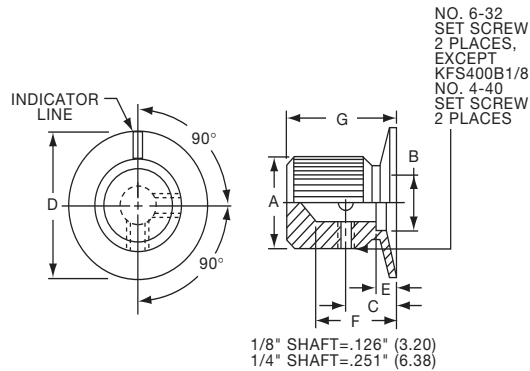

Knobs, Machined Aluminum

KFS SERIES