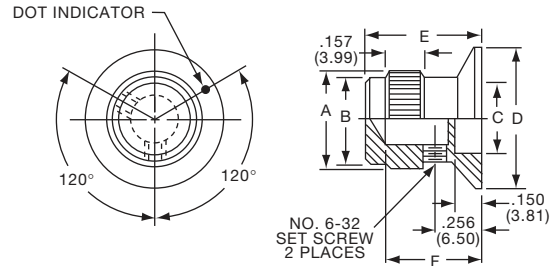

KES SERIES

		Tyco Knurl Grip with Dot Indicator on Skirt						
Electronics	Alcoswitch	Color	A	B	C	D	E	F
8-1437621-4	KES500AB1/8	Ntl. - Blk.	.500(12.7)	.460(11.7)	.382(9.70)	.750(19.1)	.625(15.9)	.512(13.0)
8-1437621-3	KES500AB1/4	Ntl. - Blk.	.500(12.7)	.460(11.7)	.382(9.70)	.750(19.1)	.625(15.9)	.512(13.0)
8-1437621-5	KES700AB1/4	Ntl. - Blk.	.750(19.1)	.710(18.1)	.630(16.0)	1.13(28.7)	.625(15.9)	.512(13.0)
	KES900AB1/4	Ntl. - Blk.	.937(23.8)	.897(22.8)	.787(20.0)	1.44(36.6)	.625(15.9)	.512(13.0)

K

K Series