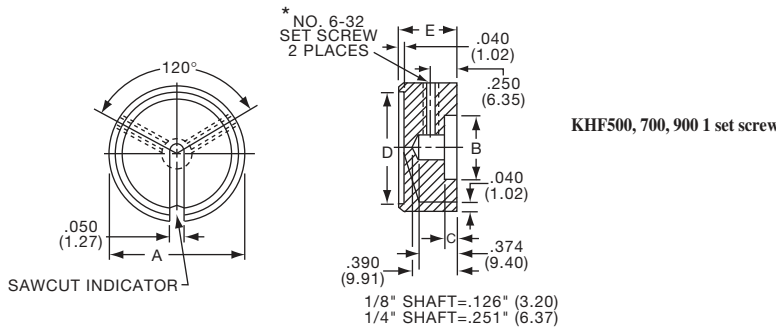

Knobs, Machined Aluminum

KFS SERIES

Tyco			Straight Knurl with Indicator on Skirt						
Electronics	Alcoswitch	Color	A	B	C	D	E	F	G
8-1437621-6	KFS400B1/8	Black Matte	.380(9.65)	.382(9.70)	.256(6.50)	.500(12.7)	.098(2.49)	.469(11.9)	.591(15.0)
8-1437621-8	KFS500B1/8	Black Matte	.500(12.7)	.382(9.70)	.252(6.48)	.630(16.0)	.161(4.09)	.469(11.9)	.630(16.0)
8-1437621-7	KFS500B1/4	Black Matte	.618(15.7)	.280(7.11)	.382(9.70)	1.00(25.4)	.161(4.09)	.630(16.0)	0.811(20.6)
8-1437621-9	KFS600B1/4	Black Matte	.618(15.7)	.280(7.11)	.382(9.70)	1.00(25.4)	.161(4.09)	.630(16.0)	0.811(20.6)

KHF SERIES

Tyco			Plain Body with Top and Side Sawcut Indicator				
Electronics	Alcoswitch	Color	A	B	C	D	E
9-1437621-1	KHF500A1/4	Natural	.500(12.7)	.374(9.50)	.118(3.00)	.342(8.69)	.563(14.3)
9-1437621-2	KHF700A1/4	Natural	.740(18.8)	.590(15.0)	.118(3.00)	.592(15.0)	.563(14.3)
9-1437621-3	KHF900A1/4	Natural	.937(23.8)	.708(18.0)	.118(3.00)	.779(19.8)	.563(14.3)
*9-1437621-0	KHF1250A1/4	Natural	1.23(31.8)	.984(25.0)	.118(3.00)	1.08(27.5)	.563(14.3)

KLN SERIES