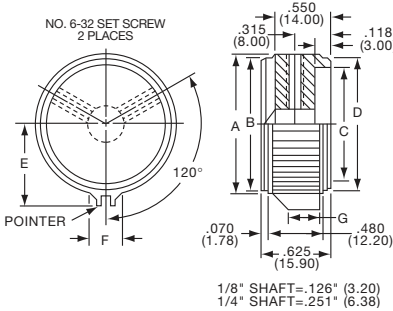

Tyco		Straight Knurl with Pointer and Indicator Line								
Electronics	Alcoswitch	Color	Body-Top	A	B	C	D	E	F	G
9-1437622-1	KPN500A1/8	Natural	.500(12.7)	.445(11.3)	.372(9.45)	.445(11.3)	.368(9.35)	.195(4.95)	.354(8.99)	
9-1437622-0	KPN500A1/4	Natural	.500(12.7)	.445(11.3)	.372(9.45)	.445(11.3)	.368(9.35)	.195(4.95)	.354(8.99)	
9-1437622-3	KPN500B1/8	Black	.500(12.7)	.445(11.3)	.372(9.45)	.445(11.3)	.368(9.35)	.195(4.95)	.354(8.99)	
9-1437622-2	KPN500B1/4	Black	.500(12.7)	.445(11.3)	.372(9.45)	.445(11.3)	.368(9.35)	.195(4.95)	.354(8.99)	
9-1437622-5	KPN700A1/4	Natural	.750(19.1)	.695(17.65)	.590(15.0)	.695(17.7)	.515(13.1)	.234(5.94)	.394(10.0)	
9-1437622-6	KPN700B1/4	Black	.750(19.1)	.695(17.65)	.590(15.0)	.695(17.7)	.515(13.1)	.234(5.94)	.394(10.0)	
9-1437622-7	KPN900A1/4	Natural	.937(23.8)	.882(22.40)	.692(17.6)	.882(22.4)	.630(16.0)	.276(7.01)	.350(8.90)	
9-1437622-9	KPN900B1/4	Black	.937(23.8)	.882(22.40)	.692(17.6)	.882(22.4)	.630(16.0)	.276(7.01)	.350(8.90)	

KS SERIES