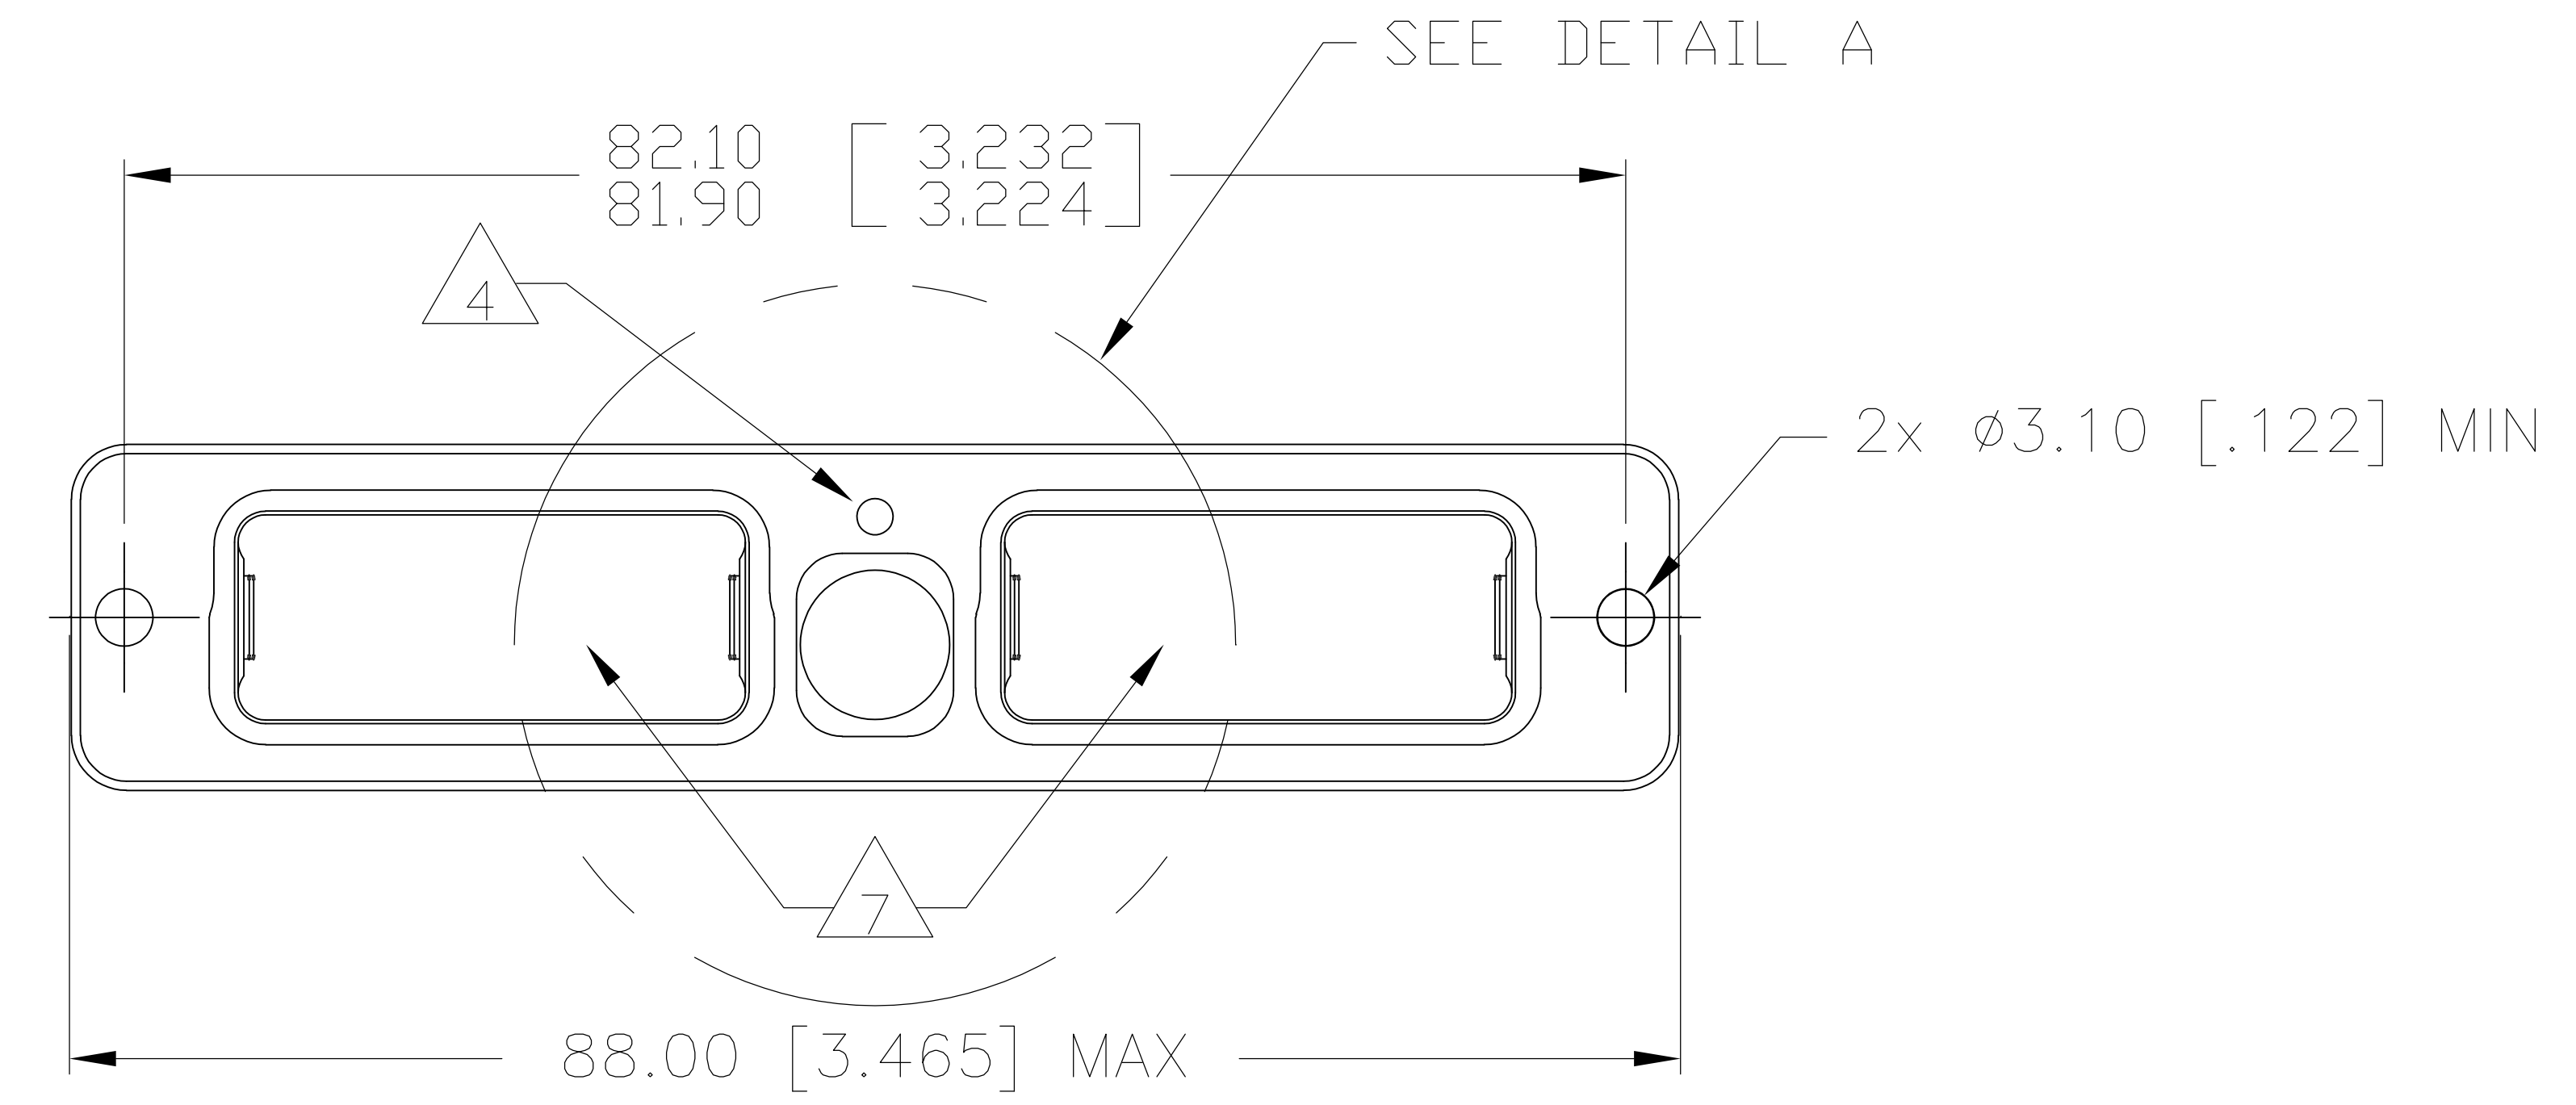

- 1 SHELL: ALUMINUM ALLOY 6061 T651
  INSERT RETENTION CLIP & JACKSCREW SLEEVE: COPPER ALLOY PER ASTM B194
  JACKSCREW KEY, CENTER LOCK, & RETAINING NUT: STAINLESS STEEL PER AISI 316
  PROTECTIVE COVER: THERMOPLASTIC ELASTOMER
- 2 SHELL: ELECTROLESS NICKEL PER SAE AMS-C-26074, CLASS 1.
- 3 DATE CODE - YEAR & WEEK (YY WW)
- 4 INDEXING POINT FOR POLARIZATION.
- 5 SHELL CAVITY FOR GPRB SERIES INSERTS WITH KEYING CODE A.
- 6 SHELL CAVITY FOR GPRB SERIES INSERTS WITH KEYING CODE B.
- 7 PROTECTIVE COVERS NOT SHOWN FOR CLARITY.
- 8 SCREW HEAD DIAMETER: 6.00 [.236] MAX.
- 9 THE JACKSCREW AND RETAINING NUT ARE SHIPPED UNASSEMBLED.
  THE CUSTOMER SHALL APPLY LOCTITE® PRODUCT 272 THREADLOCKING ADHESIVE
  WHEN INSTALLING THESE ON THE SHELL ASSEMBLY. LOCTITE® IS A
  REGISTERED TRADEMARK OF LOCTITE CORPORATION.
- 10 A SPANNER WRENCH TOOL, TYCO ELECTRONICS P/N 1738220-1
  (WITH 1/4-in ADAPTER) OR 1738221-1 (WITH T-HANDLE), IS USED
  TO LOCK THE RETAINING NUT.
  RECOMMENDED LOCKING TORQUE: 1.5 N-m [13 in-lb].
11. PITCH FOR SIDE-BY-SIDE MOUNTING: 19.50 [.768] MIN.
12. DESCRIPTIVE PART NUMBER: GPRB2PD13N
  SERIES: GPRB
  SHELL SIZE: 2 (TWO-CAVITY SHELL)
  SHELL STYLE: P (PLUG)
  MODIFICATION CODE: D (2x ø3.10mm THRU HOLES - FOR PANEL MOUNTING)
  LOCKING AND POLARIZING DEVICE: 1 (JACKSCREW)
  POLARIZATION CODE: 3 (N-Z JACKSCREW HARDWARE SHIPPED UNASSEMBLED)
  SHELL PLATING: N (NICKEL PLATING)
13. THIS PRODUCT IS SOLD BY TYCO ELECTRONICS UNDER A LICENSE FROM RADIAL SA.

DETAIL A - JACKSCREW KIT ASSEMBLED

THIS PRINT IS
PRELIMINARY
UNQUALIFIED PRODUCT
CONTACT PRODUCT ENGINEERING
BEFORE USING THIS PRINT

1738251-1
PART NUMBER