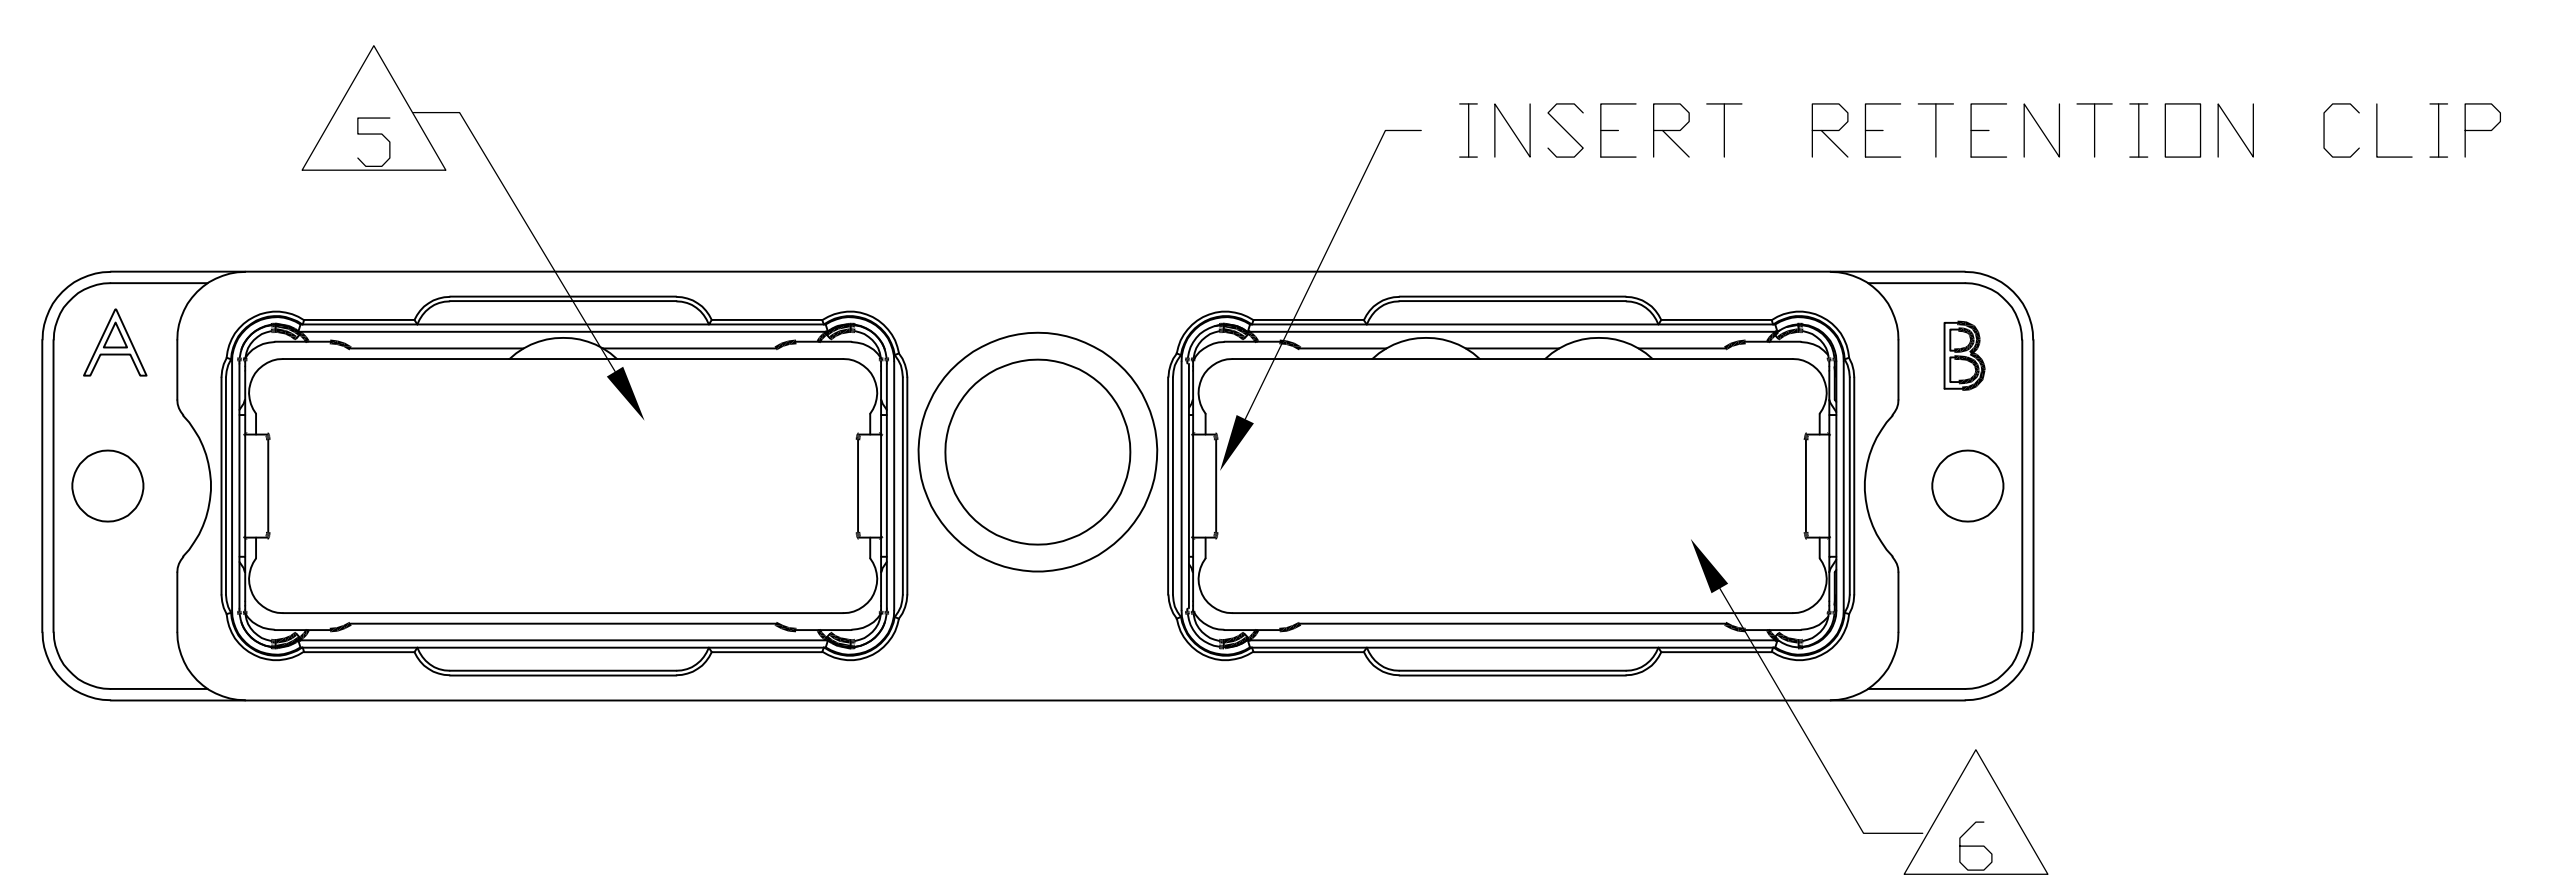

- 1 SHELL: ALUMINUM ALLOY 6061 T651
  INSERT RETENTION CLIP & JACKSCREW SLEEVE: COPPER ALLOY PER ASTM B194
  JACKSCREW KEY, CENTER LOCK, & RETAINING NUT: STAINLESS STEEL PER AISI 316
  PROTECTIVE COVER: THERMOPLASTIC ELASTOMER
- 2 SHELL: ELECTROLESS NICKEL PER SAE AMS-C-26074, CLASS 1.
- 3 DATE CODE - YEAR & WEEK (YY WW)
- 4 INDEXING POINT FOR POLARIZATION.
- 5 SHELL CAVITY FOR GPRB SERIES INSERTS WITH KEYING CODE A.
- 6 SHELL CAVITY FOR GPRB SERIES INSERTS WITH KEYING CODE B.
- 7 PROTECTIVE COVERS NOT SHOWN FOR CLARITY.
- 8 SCREW HEAD DIAMETER: 6.00 [.236] MAX.
- 9 THE JACKSCREW AND RETAINING NUT ARE SHIPPED UNASSEMBLED.
  THE CUSTOMER SHALL APPLY LOCTITE® PRODUCT 272 THREADLOCKING ADHESIVE
  WHEN INSTALLING THESE ON THE SHELL ASSEMBLY. LOCTITE® IS A
  REGISTERED TRADEMARK OF LOCTITE CORPORATION.
- 10 A SPANNER WRENCH TOOL, TYCO ELECTRONICS P/N 1738220-1
  (WITH 1/4-in ADAPTER) OR 1738221-1 (WITH T-HANDLE), IS USED
  TO LOCK THE RETAINING NUT.
  RECOMMENDED LOCKING TORQUE: 1.5 N-m [13 in-lb].
11. PITCH FOR SIDE-BY-SIDE MOUNTING: 19.50 [.768] MIN.
12. DESCRIPTIVE PART NUMBER: GPRB2PD13N
  SERIES: GPRB
  SHELL SIZE: 2 (TWO-CAVITY SHELL)
  SHELL STYLE: P (PLUG)
  MODIFICATION CODE: D (2x ø3.10mm THRU HOLES - FOR PANEL MOUNTING)
  LOCKING AND POLARIZING DEVICE: 1 (JACKSCREW)
  POLARIZATION CODE: 3 (N-Z JACKSCREW HARDWARE SHIPPED UNASSEMBLED)
  SHELL PLATING: N (NICKEL PLATING)
13. THIS PRODUCT IS SOLD BY TYCO ELECTRONICS UNDER A LICENSE FROM RADIAL SA.

DETAIL A - JACKSCREW KIT ASSEMBLED

THIS PRINT IS
PRELIMINARY
UNQUALIFIED PRODUCT
CONTACT PRODUCT ENGINEERING
BEFORE USING THIS PRINT

1738251-1
PART NUMBER