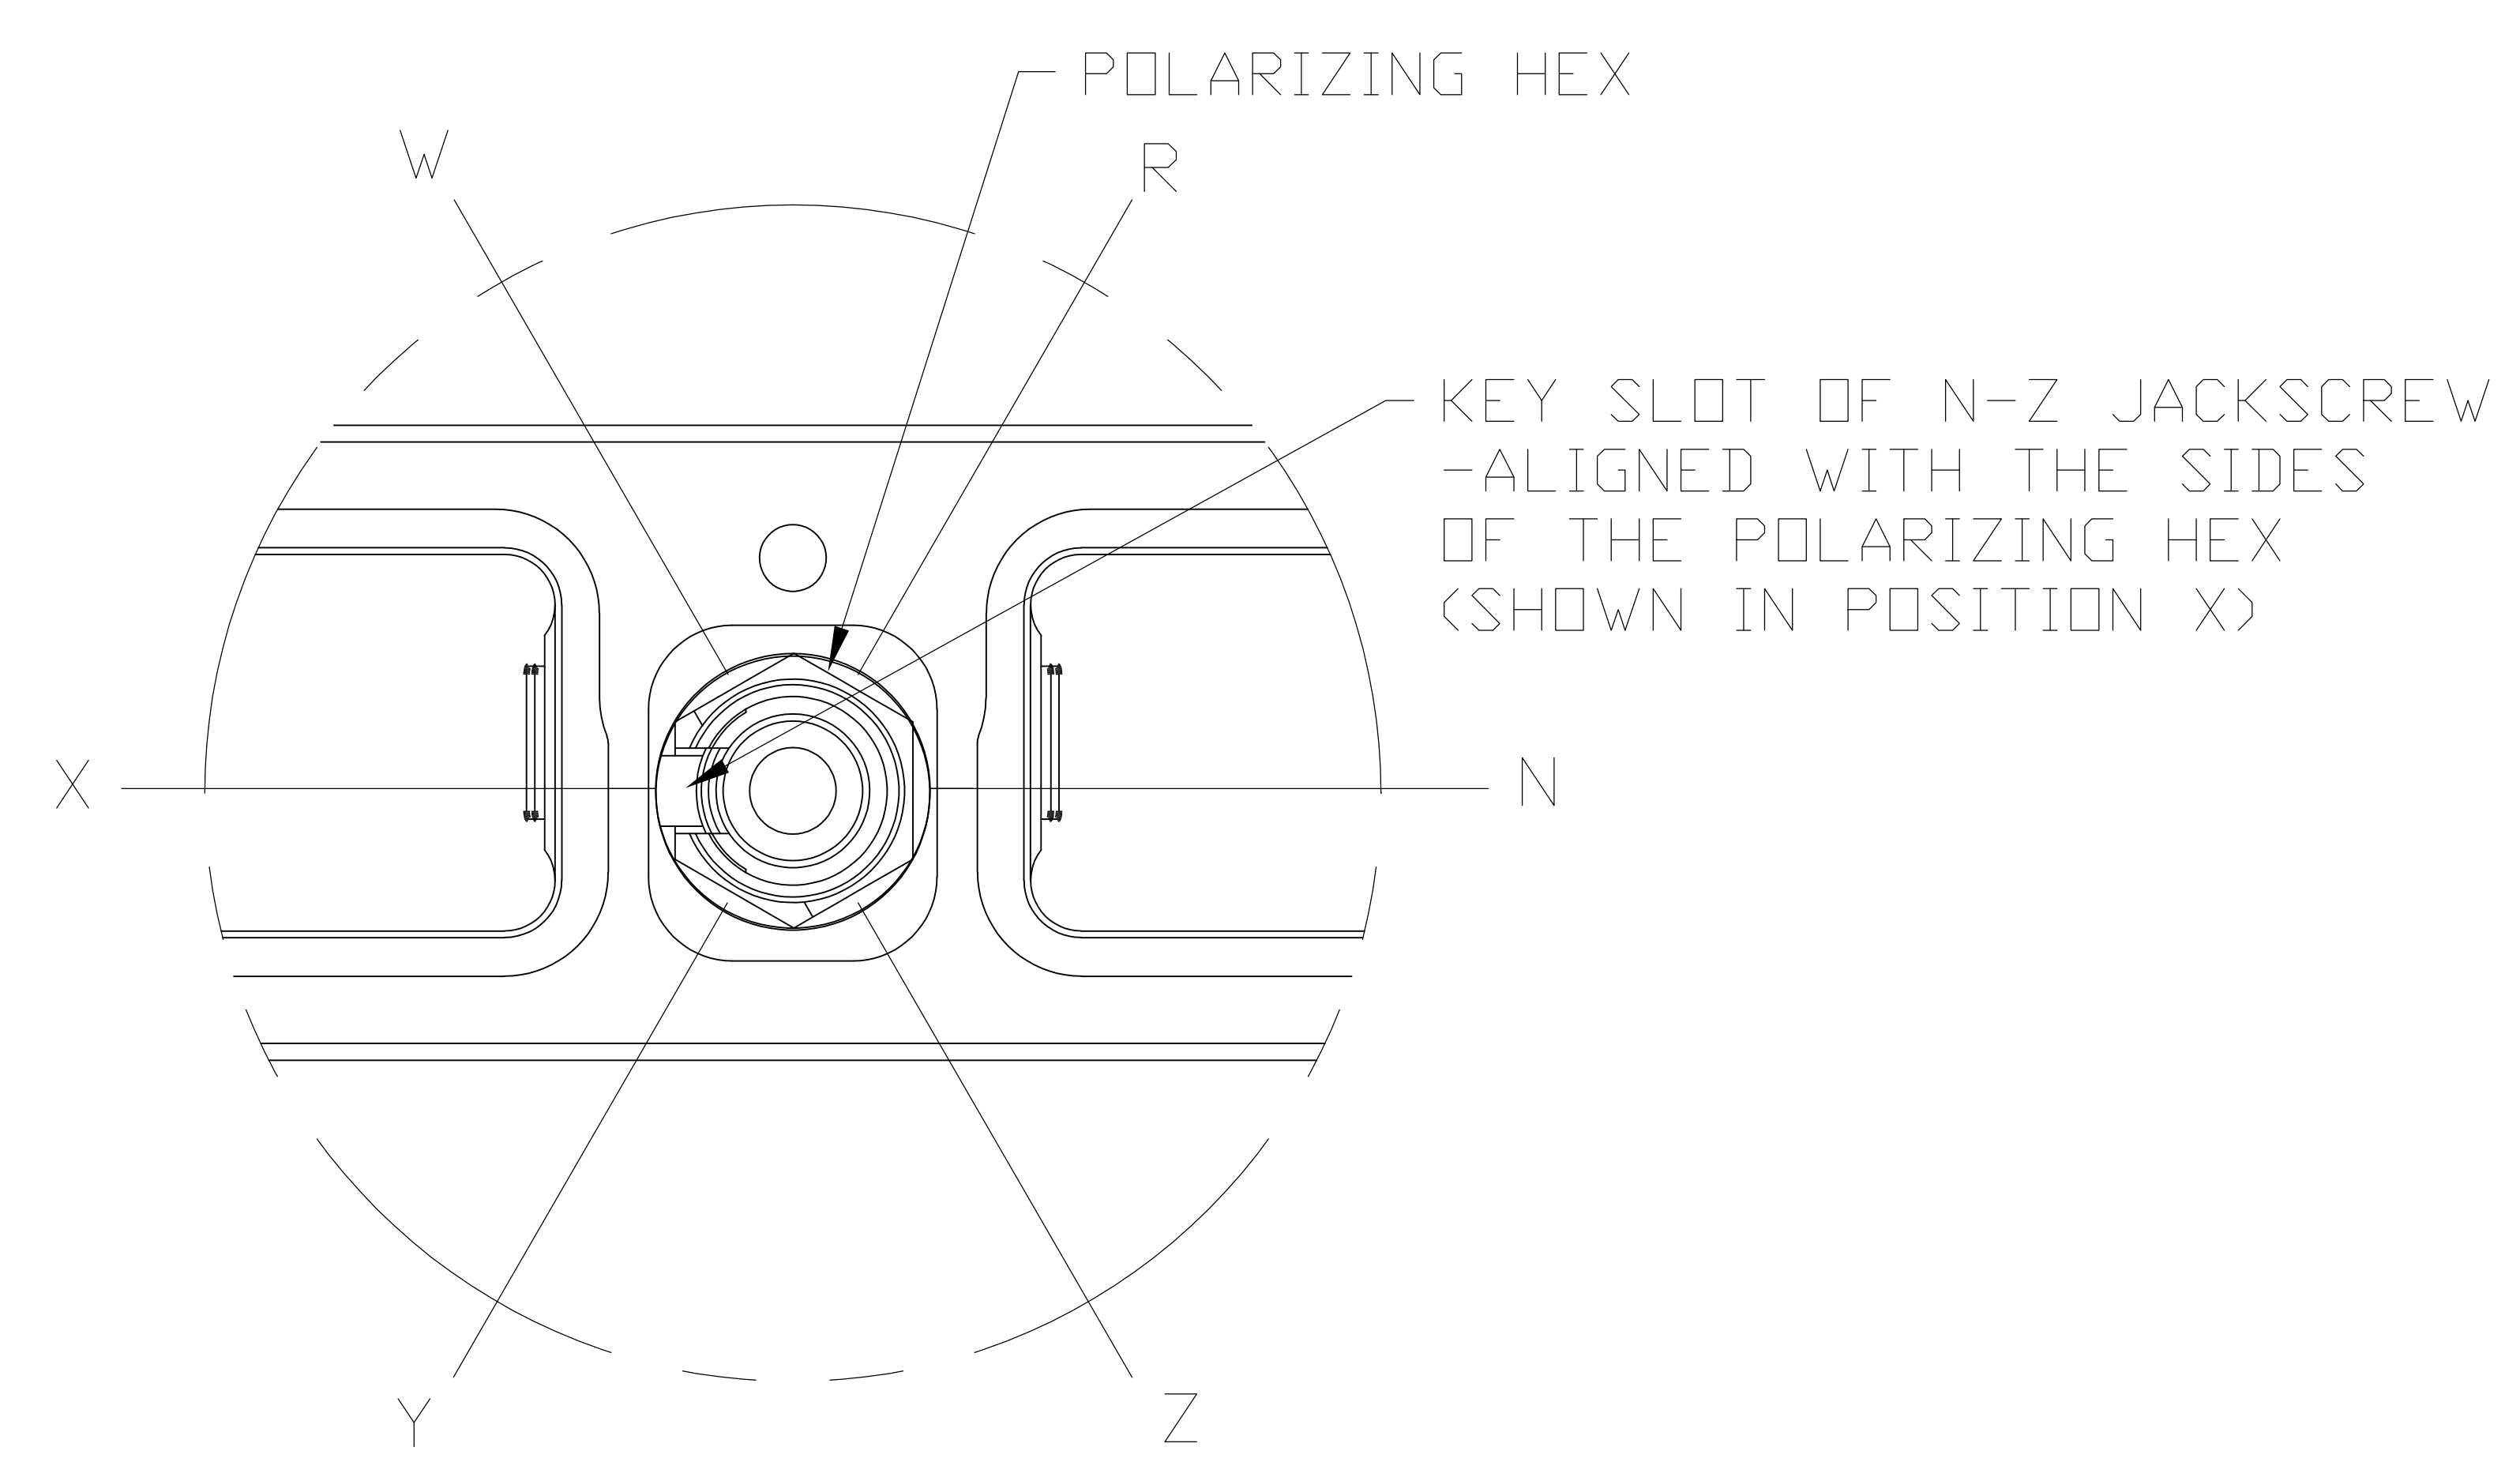

- 1 SHELL: ALUMINUM ALLOY 6061 T651
  INSERT RETENTION CLIP & JACKSCREW SLEEVE: COPPER ALLOY PER ASTM B194
  JACKSCREW KEY, CENTER LOCK, & RETAINING NUT: STAINLESS STEEL PER AISI 316
  PROTECTIVE COVER: THERMOPLASTIC ELASTOMER
- 2 SHELL: ELECTROLESS NICKEL PER SAE AMS-C-26074, CLASS 1.
- 3 DATE CODE - YEAR & WEEK (YY WW)
- 4 INDEXING POINT FOR POLARIZATION.
- 5 SHELL CAVITY FOR GPRB SERIES INSERTS WITH KEYING CODE A.
- 6 SHELL CAVITY FOR GPRB SERIES INSERTS WITH KEYING CODE B.
- 7 PROTECTIVE COVERS NOT SHOWN FOR CLARITY.
- 8 SCREW HEAD DIAMETER: 6.00 [.236] MAX.
- 9 THE JACKSCREW AND RETAINING NUT ARE SHIPPED UNASSEMBLED.
  THE CUSTOMER SHALL APPLY LOCTITE® PRODUCT 272 THREADLOCKING ADHESIVE
  WHEN INSTALLING THESE ON THE SHELL ASSEMBLY. LOCTITE® IS A
  REGISTERED TRADEMARK OF LOCTITE CORPORATION.
- 10 A SPANNER WRENCH TOOL, TYCO ELECTRONICS P/N 1738220-1
  (WITH 1/4-in ADAPTER) OR 1738221-1 (WITH T-HANDLE), IS USED
  TO LOCK THE RETAINING NUT.
  RECOMMENDED LOCKING TORQUE: 1.5 N-m [13 in-lb].
11. PITCH FOR SIDE-BY-SIDE MOUNTING: 19.50 [.768] MIN.
12. DESCRIPTIVE PART NUMBER: GPRB2PD13N
  SERIES: GPRB
  SHELL SIZE: 2 (TWO-CAVITY SHELL)
  SHELL STYLE: P (PLUG)
  MODIFICATION CODE: D (2x ø3.10mm THRU HOLES - FOR PANEL MOUNTING)
  LOCKING AND POLARIZING DEVICE: 1 (JACKSCREW)
  POLARIZATION CODE: 3 (N-Z JACKSCREW HARDWARE SHIPPED UNASSEMBLED)
  SHELL PLATING: N (NICKEL PLATING)
13. THIS PRODUCT IS SOLD BY TYCO ELECTRONICS UNDER A LICENSE FROM RADIAL SA.

DETAIL A - JACKSCREW KIT ASSEMBLED

THIS PRINT IS
PRELIMINARY
UNQUALIFIED PRODUCT
CONTACT PRODUCT ENGINEERING
BEFORE USING THIS PRINT

1738251-1
PART NUMBER