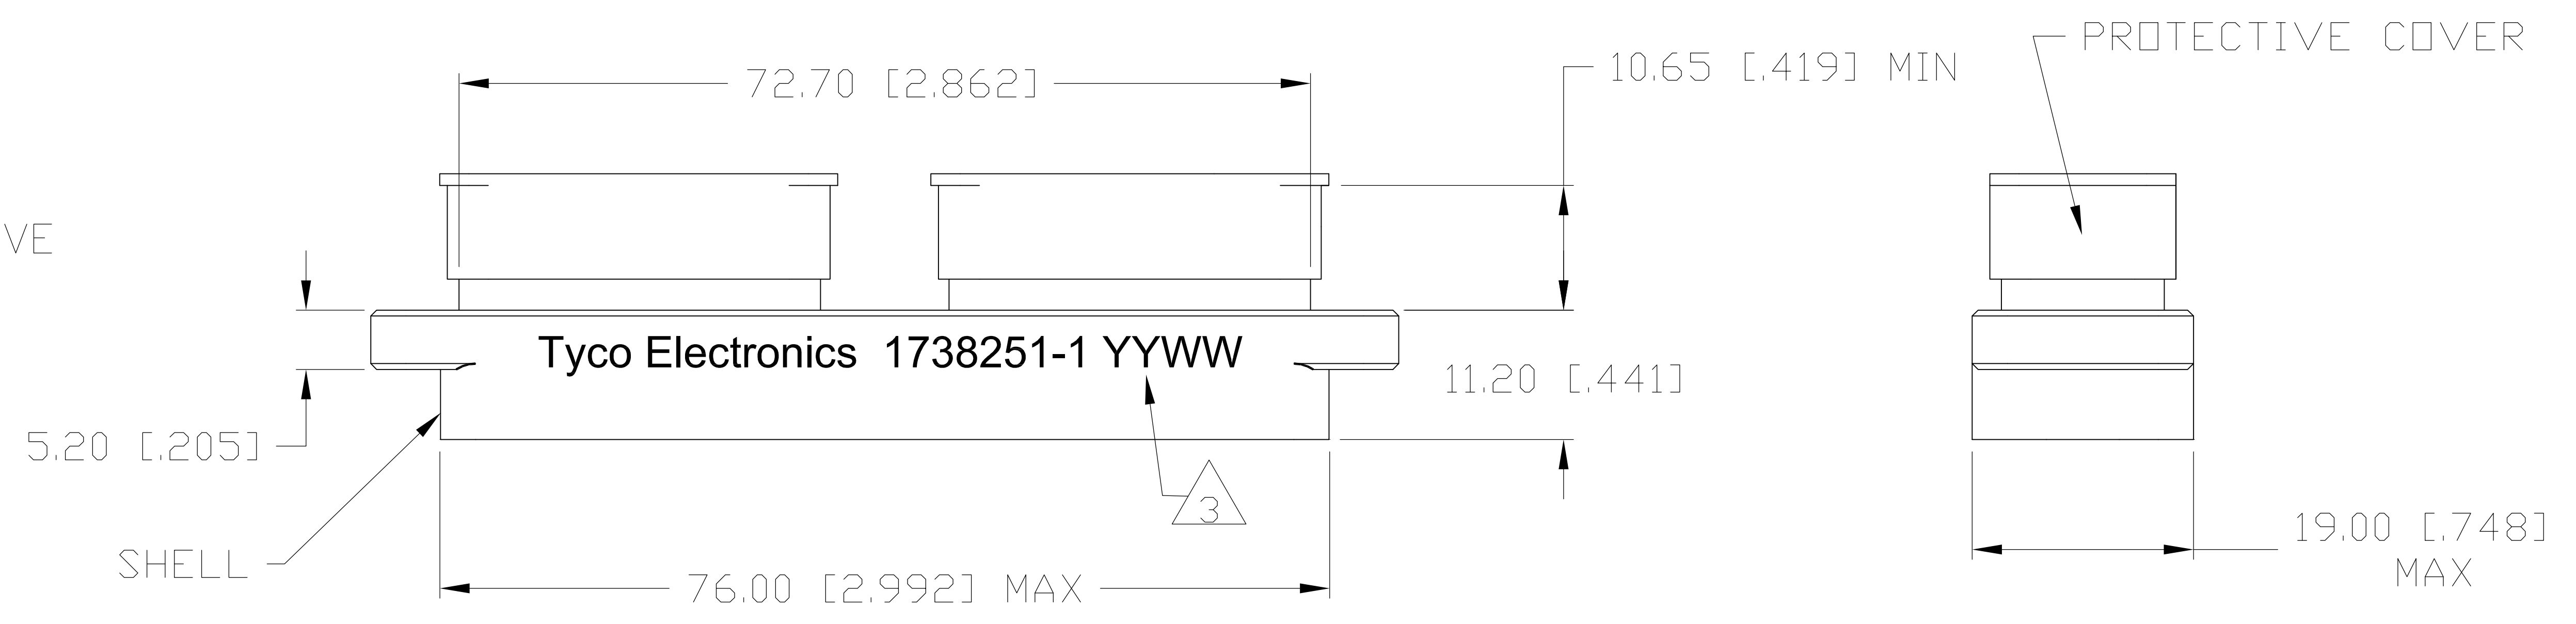

- 1 SHELL: ALUMINUM ALLOY 6061 T651
  INSERT RETENTION CLIP & JACKSCREW SLEEVE: COPPER ALLOY PER ASTM B194
  JACKSCREW KEY, CENTER LOCK, & RETAINING NUT: STAINLESS STEEL PER AISI 316
  PROTECTIVE COVER: THERMOPLASTIC ELASTOMER
- 2 SHELL: ELECTROLESS NICKEL PER SAE AMS-C-26074, CLASS 1.
- 3 DATE CODE - YEAR & WEEK (YY WW)
- 4 INDEXING POINT FOR POLARIZATION.
- 5 SHELL CAVITY FOR GPRB SERIES INSERTS WITH KEYING CODE A.
- 6 SHELL CAVITY FOR GPRB SERIES INSERTS WITH KEYING CODE B.
- 7 PROTECTIVE COVERS NOT SHOWN FOR CLARITY.
- 8 SCREW HEAD DIAMETER: 6.00 [.236] MAX.
- 9 THE JACKSCREW AND RETAINING NUT ARE SHIPPED UNASSEMBLED.
  THE CUSTOMER SHALL APPLY LOCTITE® PRODUCT 272 THREADLOCKING ADHESIVE
  WHEN INSTALLING THESE ON THE SHELL ASSEMBLY. LOCTITE® IS A
  REGISTERED TRADEMARK OF LOCTITE CORPORATION.
- 10 A SPANNER WRENCH TOOL, TYCO ELECTRONICS P/N 1738220-1
  (WITH 1/4-in ADAPTER) OR 1738221-1 (WITH T-HANDLE), IS USED
  TO LOCK THE RETAINING NUT.
  RECOMMENDED LOCKING TORQUE: 1.5 N-m [13 in-lb].
11. PITCH FOR SIDE-BY-SIDE MOUNTING: 19.50 [.768] MIN.
12. DESCRIPTIVE PART NUMBER: GPRB2PD13N
  SERIES: GPRB
  SHELL SIZE: 2 (TWO-CAVITY SHELL)
  SHELL STYLE: P (PLUG)
  MODIFICATION CODE: D (2x ø3.10mm THRU HOLES - FOR PANEL MOUNTING)
  LOCKING AND POLARIZING DEVICE: 1 (JACKSCREW)
  POLARIZATION CODE: 3 (N-Z JACKSCREW HARDWARE SHIPPED UNASSEMBLED)
  SHELL PLATING: N (NICKEL PLATING)
13. THIS PRODUCT IS SOLD BY TYCO ELECTRONICS UNDER A LICENSE FROM RADIAL SA.

DETAIL A - JACKSCREW KIT ASSEMBLED

THIS PRINT IS
PRELIMINARY
UNQUALIFIED PRODUCT
CONTACT PRODUCT ENGINEERING
BEFORE USING THIS PRINT

1738251-1
PART NUMBER